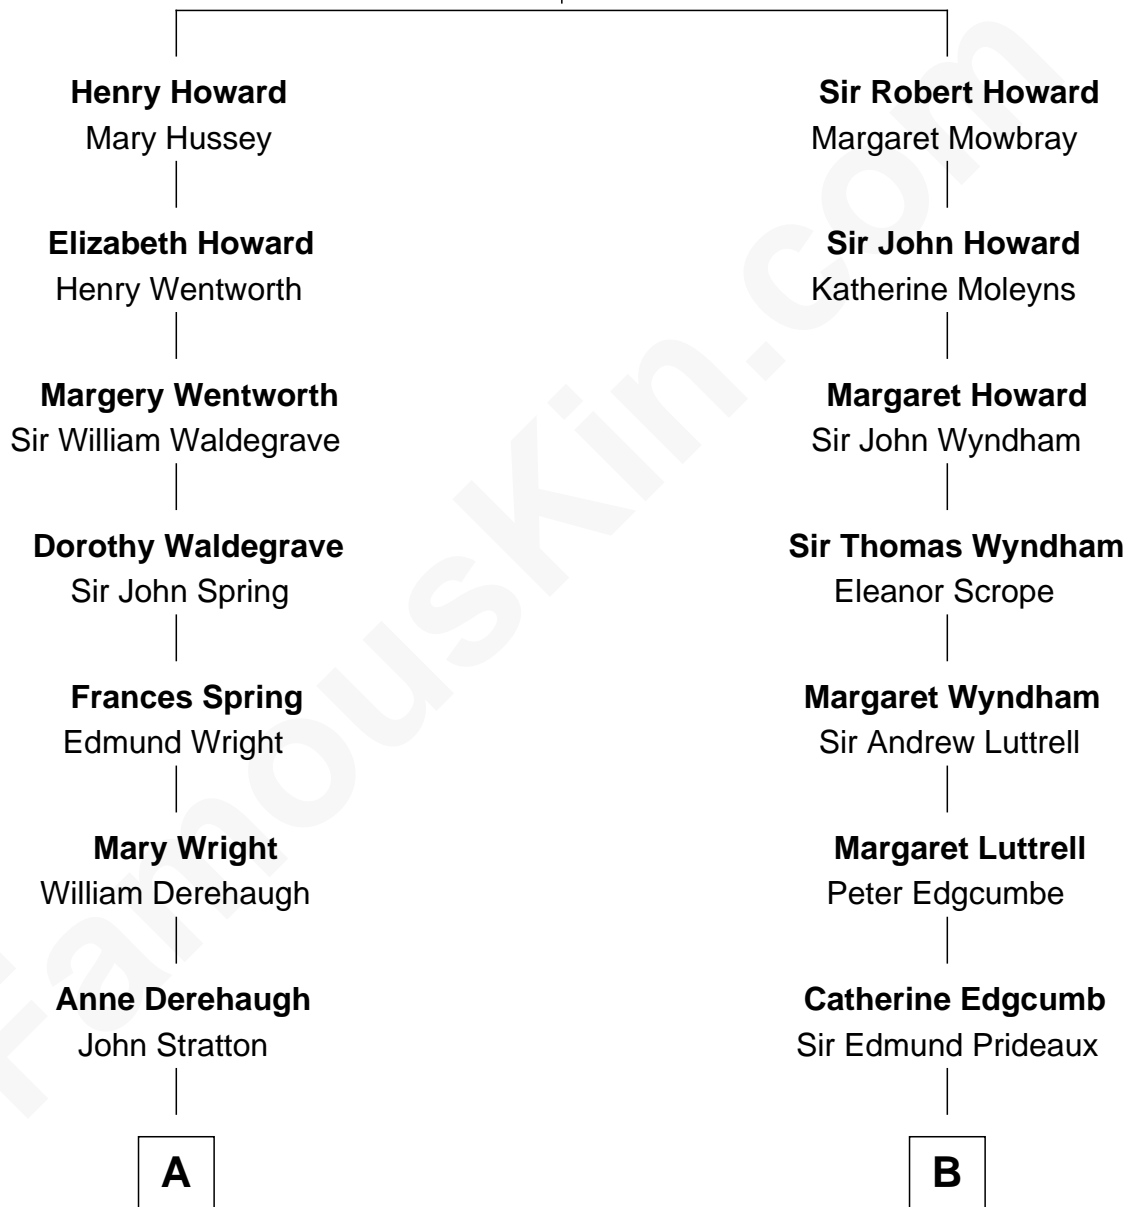

FamousKin.com Relationship Chart of

John Kerry

68th U.S. Secretary of State

17th cousin 1 time removed of

Guy Ritchie

British Filmmaker

Sir John Howard

Alice Tendring

C

John Vivian Ritchie
Amber Mary Parkinson

Guy Ritchie
British Filmmaker

FamousKin.com