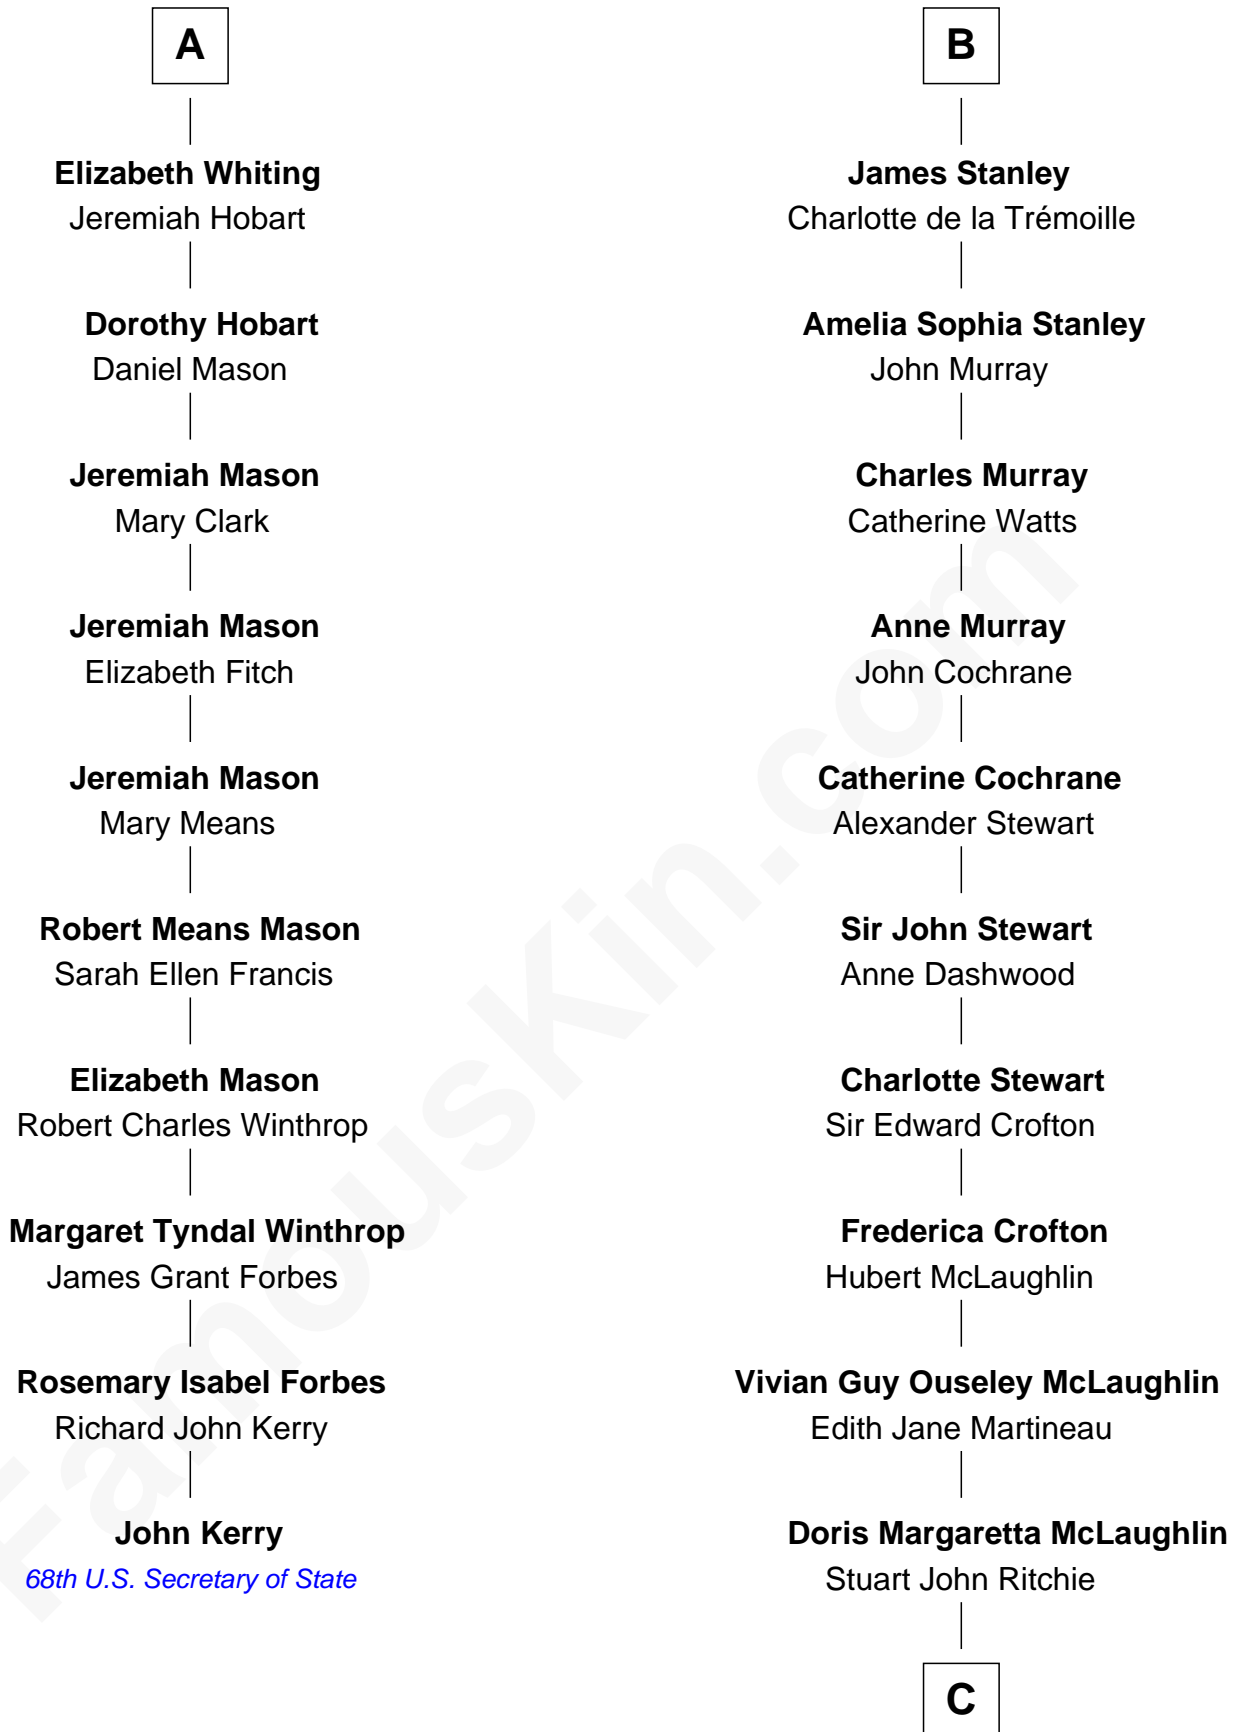

FamousKin.com Relationship Chart of

John Kerry

68th U.S. Secretary of State

16th cousin 2 times removed of

Guy Ritchie

British Filmmaker

Sir John Beauchamp

Edith Stourton

John Beaufort

Margaret Beaufort

Edmund Tudor

Henry VII, King of England

Elizabeth of York

Mary Tudor

Sir Charles Brandon

Eleanor Brandon

Henry Clifford

Margaret Clifford

Henry Stanley

William Stanley

Elizabeth de Vere

B

C

John Vivian Ritchie
Amber Mary Parkinson