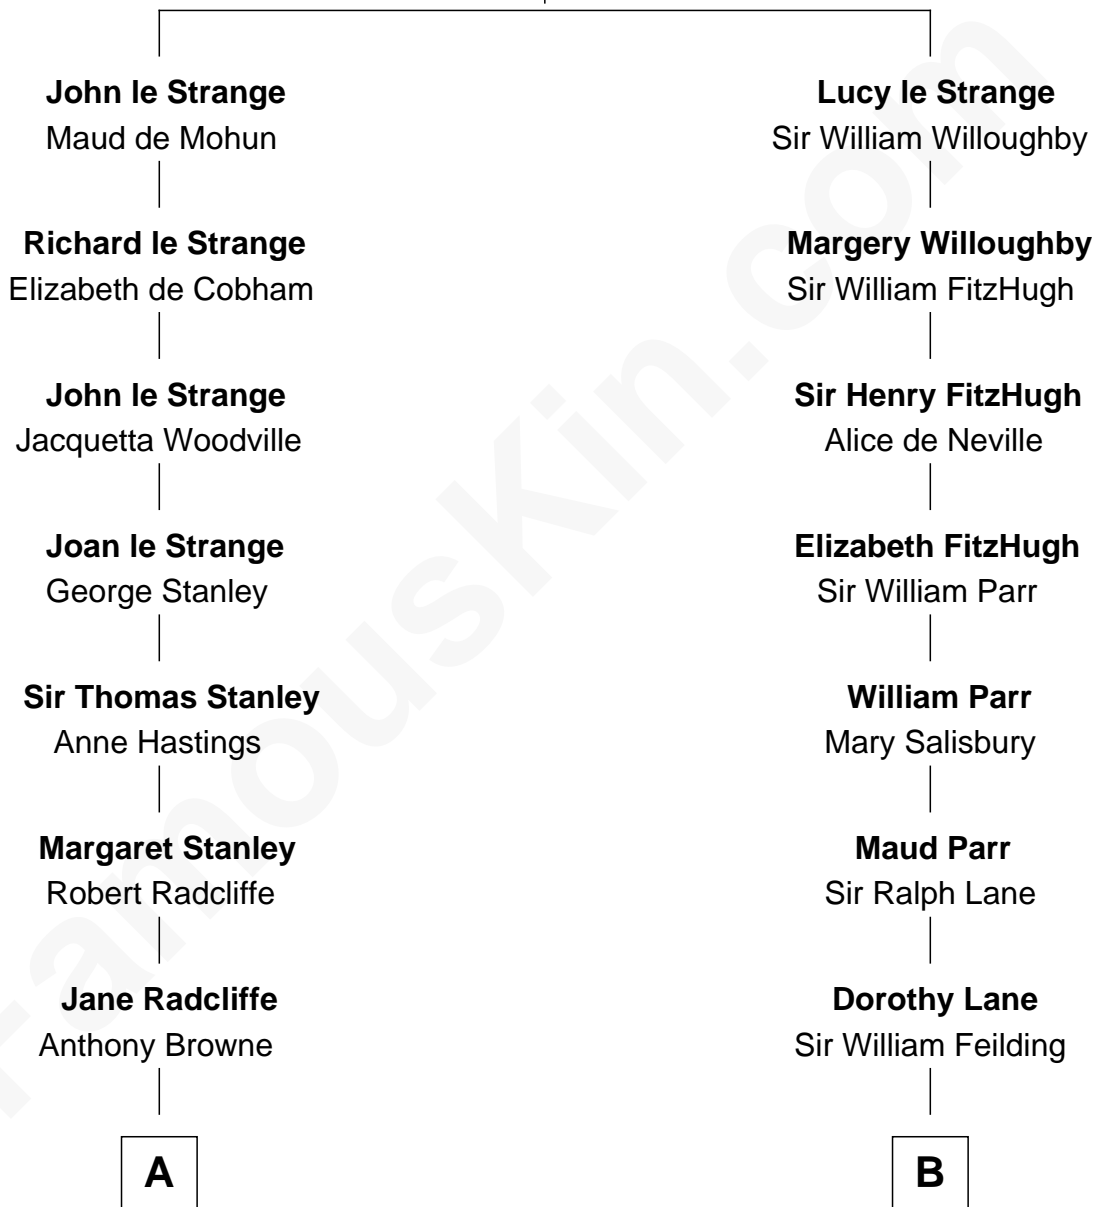

FamousKin.com Relationship Chart of

John Kerry

68th U.S. Secretary of State

19th cousin 1 time removed of

Guy Ritchie

British Filmmaker

Sir Roger le Strange

Aline Fitzalan

C

Margaret Tyndal Winthrop

James Grant Forbes

Rosemary Isabel Forbes

Richard John Kerry

John Kerry

68th U.S. Secretary of State

D