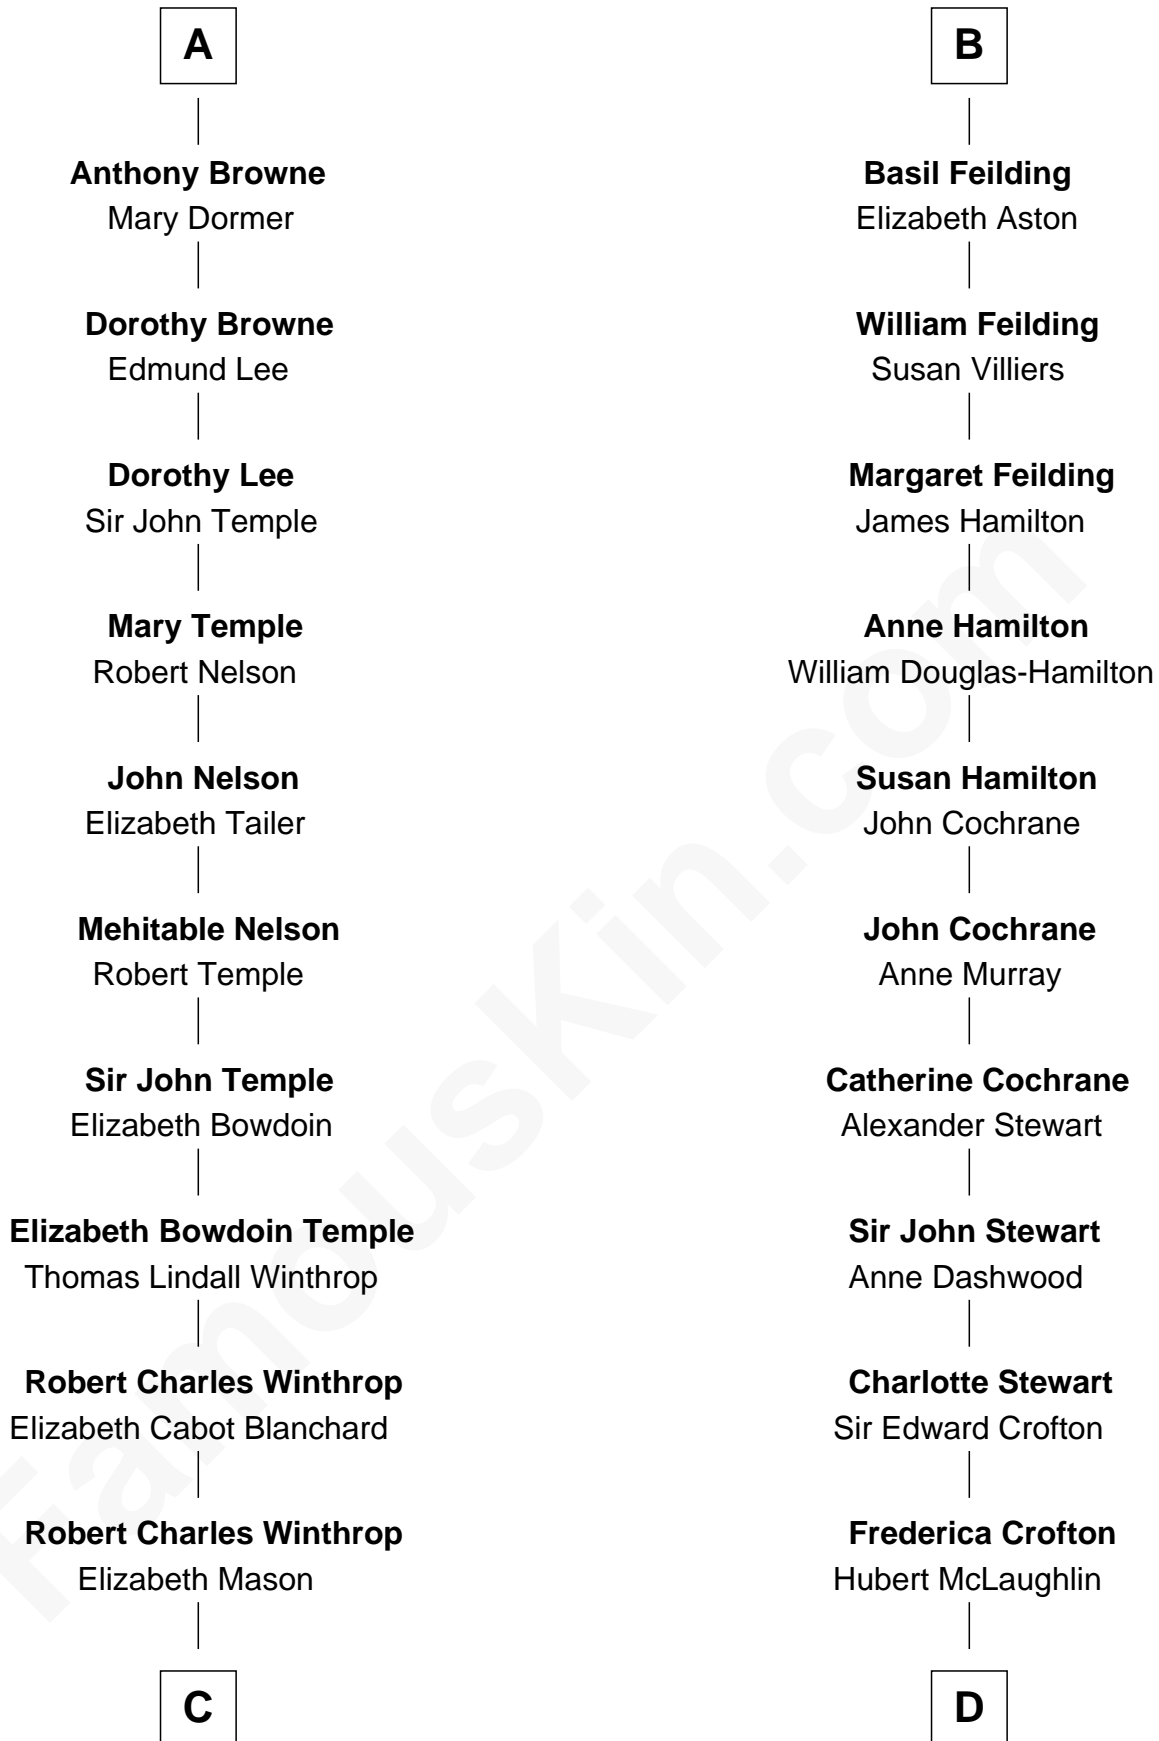

FamousKin.com Relationship Chart of

John Kerry

68th U.S. Secretary of State

19th cousin 1 time removed of

Guy Ritchie

British Filmmaker

Sir Roger le Strange

Aline Fitzalan

C

Margaret Tyndal Winthrop

James Grant Forbes

Rosemary Isabel Forbes

Richard John Kerry

John Kerry

68th U.S. Secretary of State

D