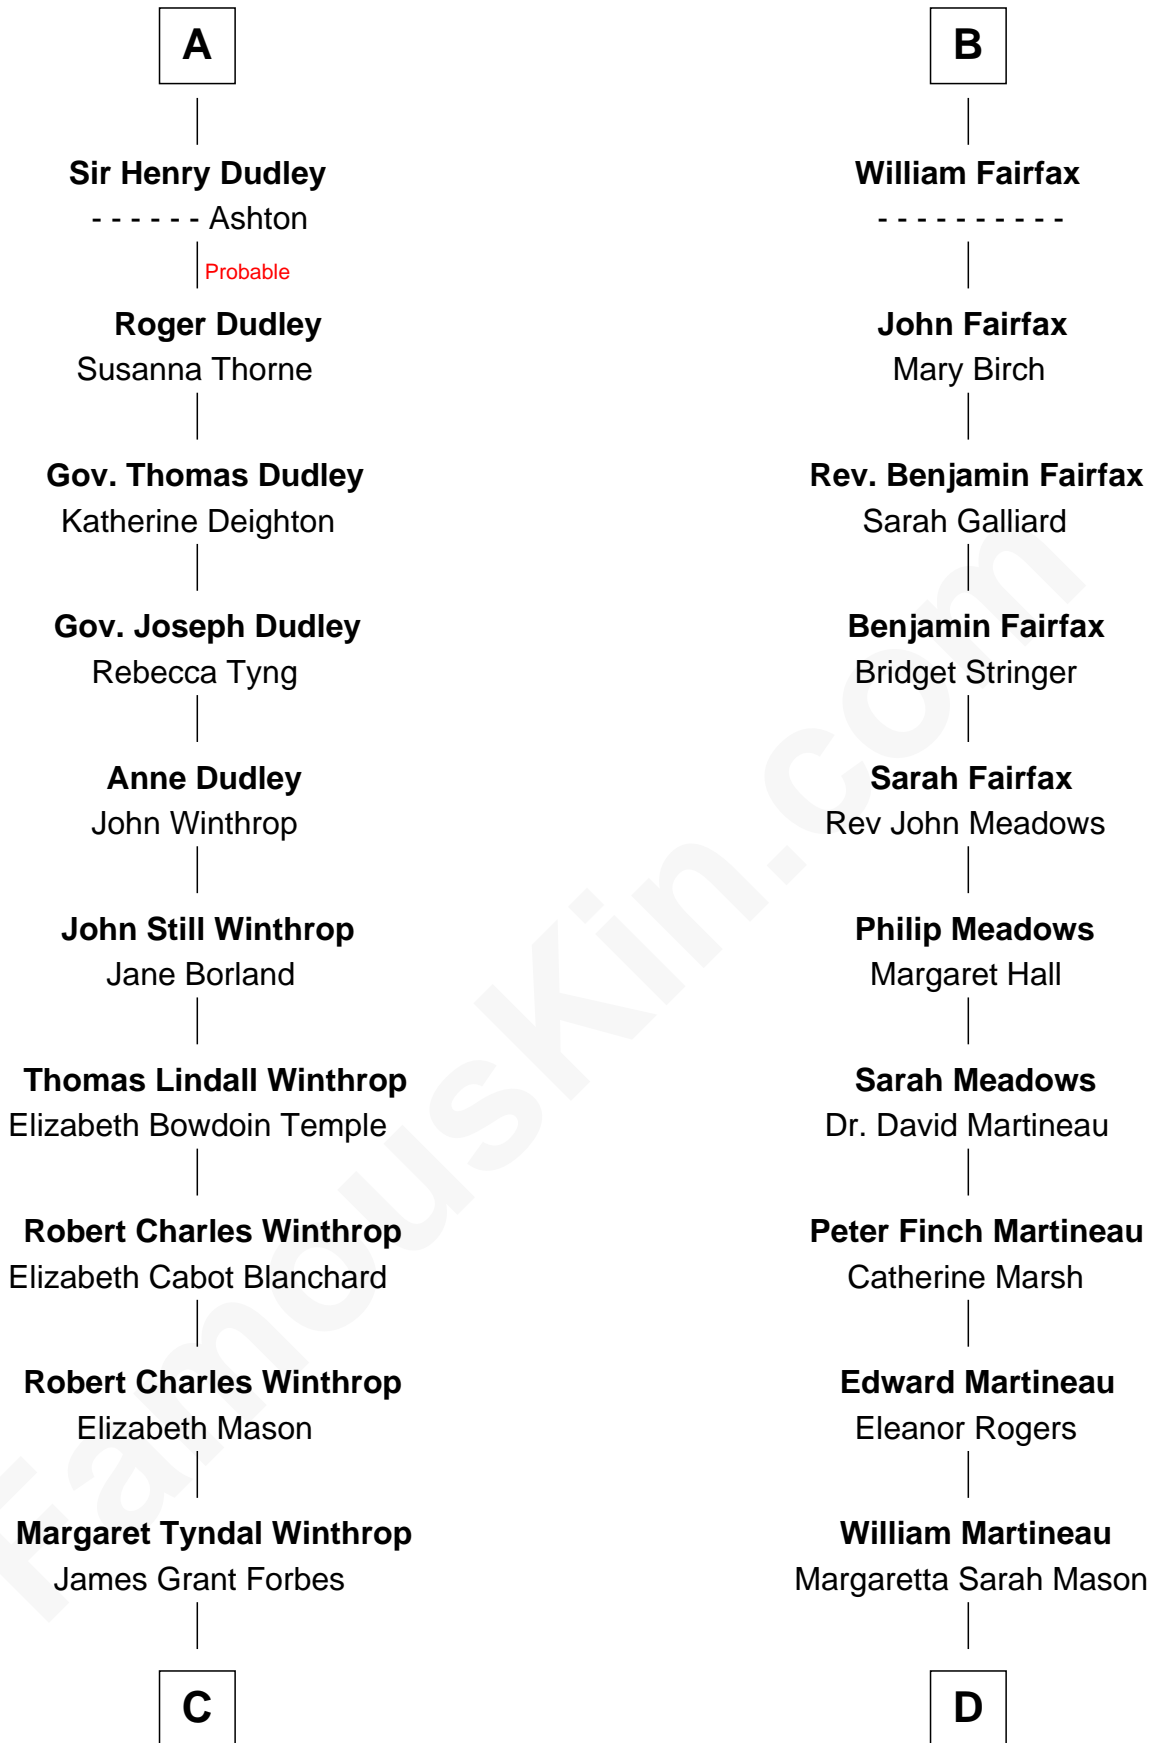

FamousKin.com Relationship Chart of

John Kerry

68th U.S. Secretary of State

18th cousin 2 times removed of

Guy Ritchie

British Filmmaker

C

Rosemary Isabel Forbes

Richard John Kerry

John Kerry

68th U.S. Secretary of State

D

Edith Jane Martineau

Vivian Guy Ouseley McLaughlin

Doris Margaretta McLaughlin

Stuart John Ritchie

John Vivian Ritchie

Amber Mary Parkinson

Guy Ritchie

British Filmmaker