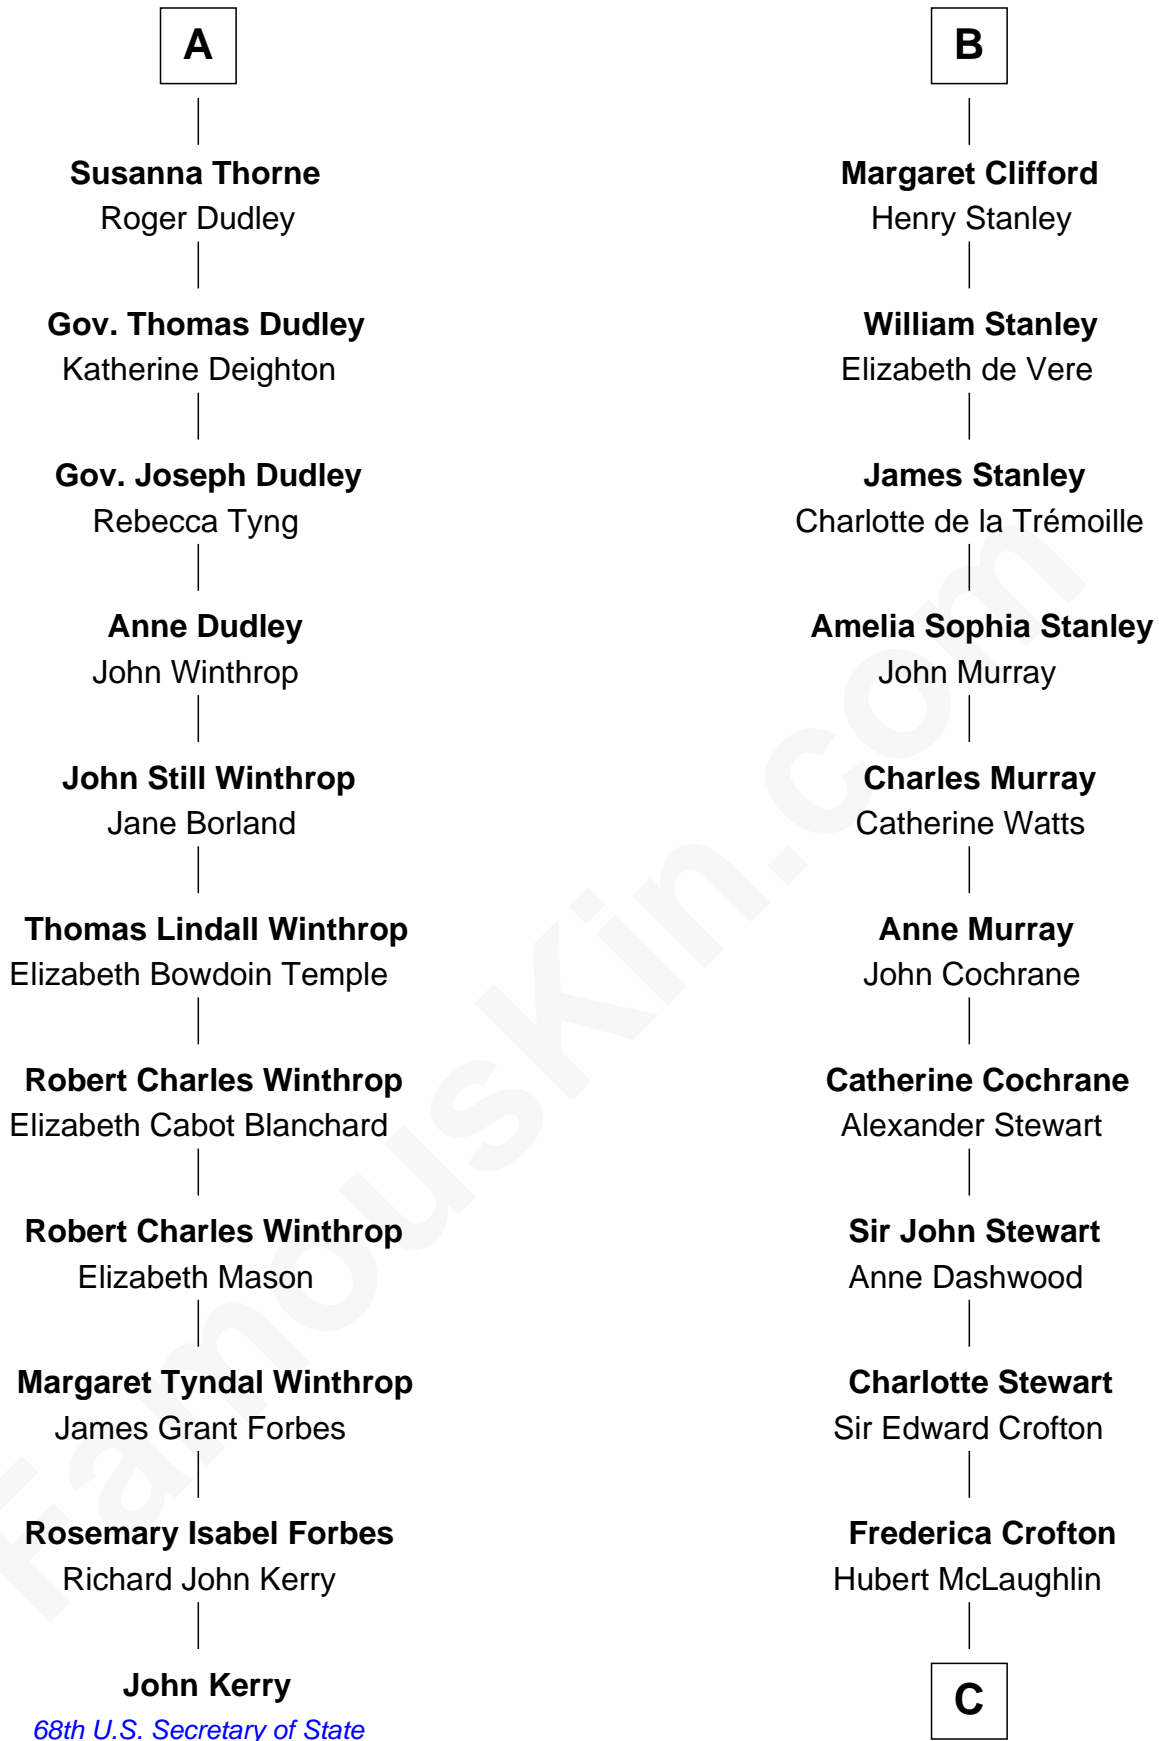

FamousKin.com Relationship Chart of

John Kerry

68th U.S. Secretary of State

17th cousin 3 times removed of

Guy Ritchie

British Filmmaker

Sir John Grey

Avice Marmion

C

Vivian Guy Ouseley McLaughlin

Edith Jane Martineau

Doris Margaretta McLaughlin

Stuart John Ritchie

John Vivian Ritchie

Amber Mary Parkinson

Guy Ritchie