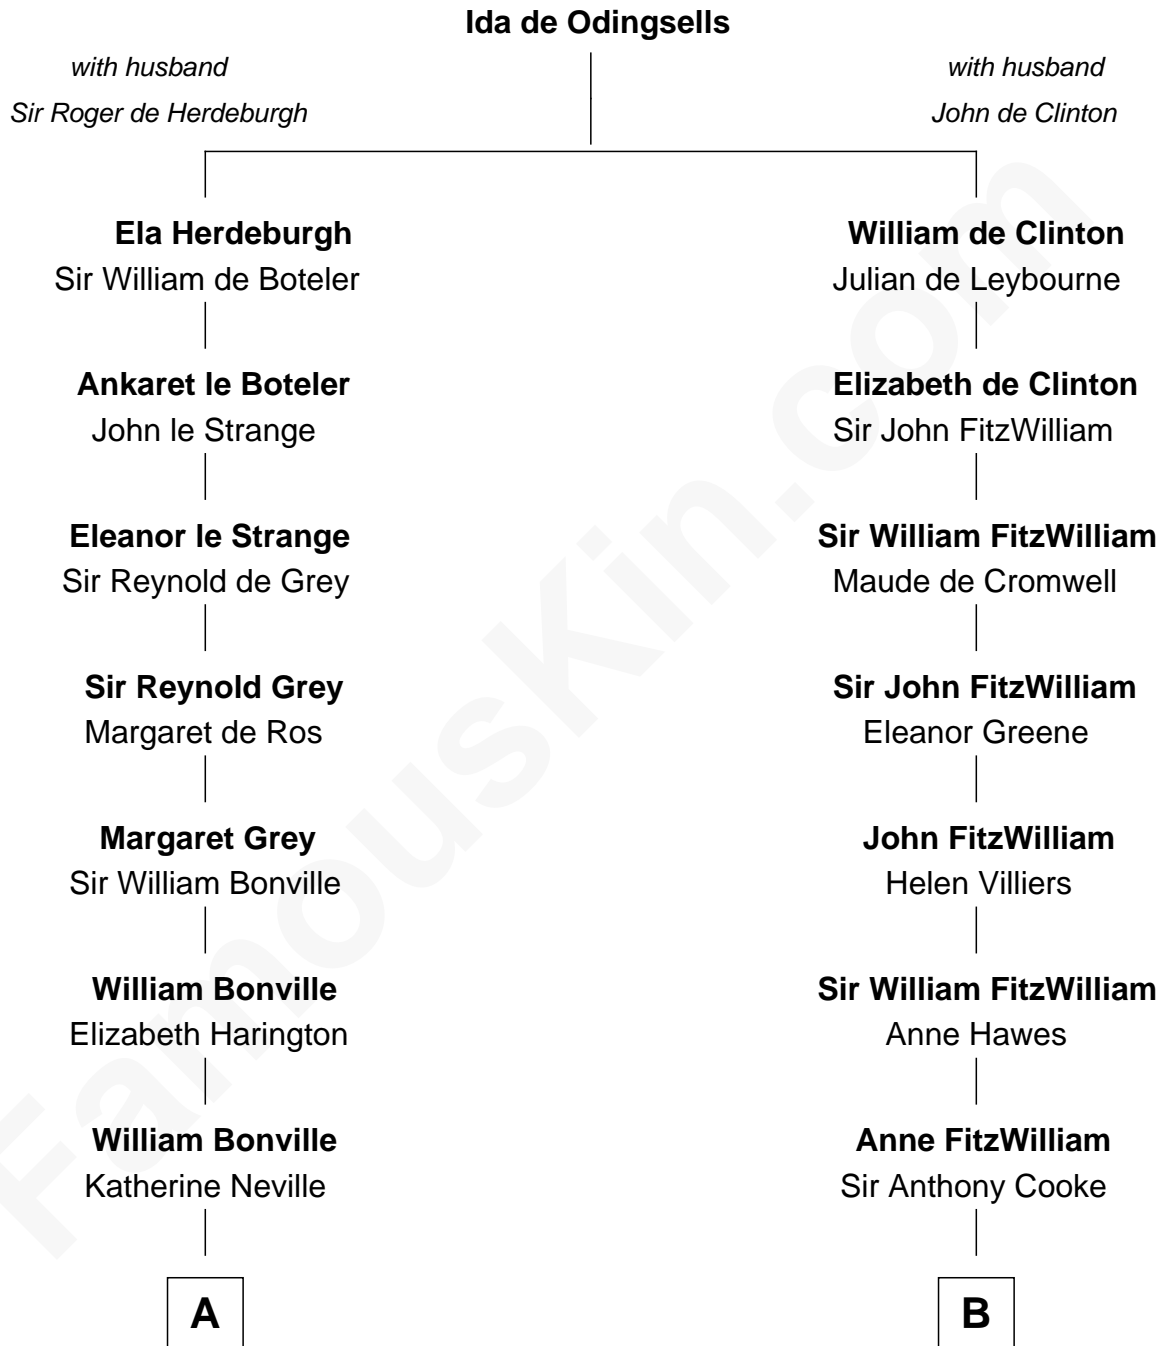

# FamousKin.com Relationship Chart of

**John Kerry**

*68th U.S. Secretary of State*

20th cousin 1 time removed of

**Guy Ritchie**

*British Filmmaker*

**C**

**Robert Charles Winthrop**

Elizabeth Mason

**Margaret Tyndal Winthrop**

James Grant Forbes

**Rosemary Isabel Forbes**

Richard John Kerry

**John Kerry**

*68th U.S. Secretary of State*

**D**