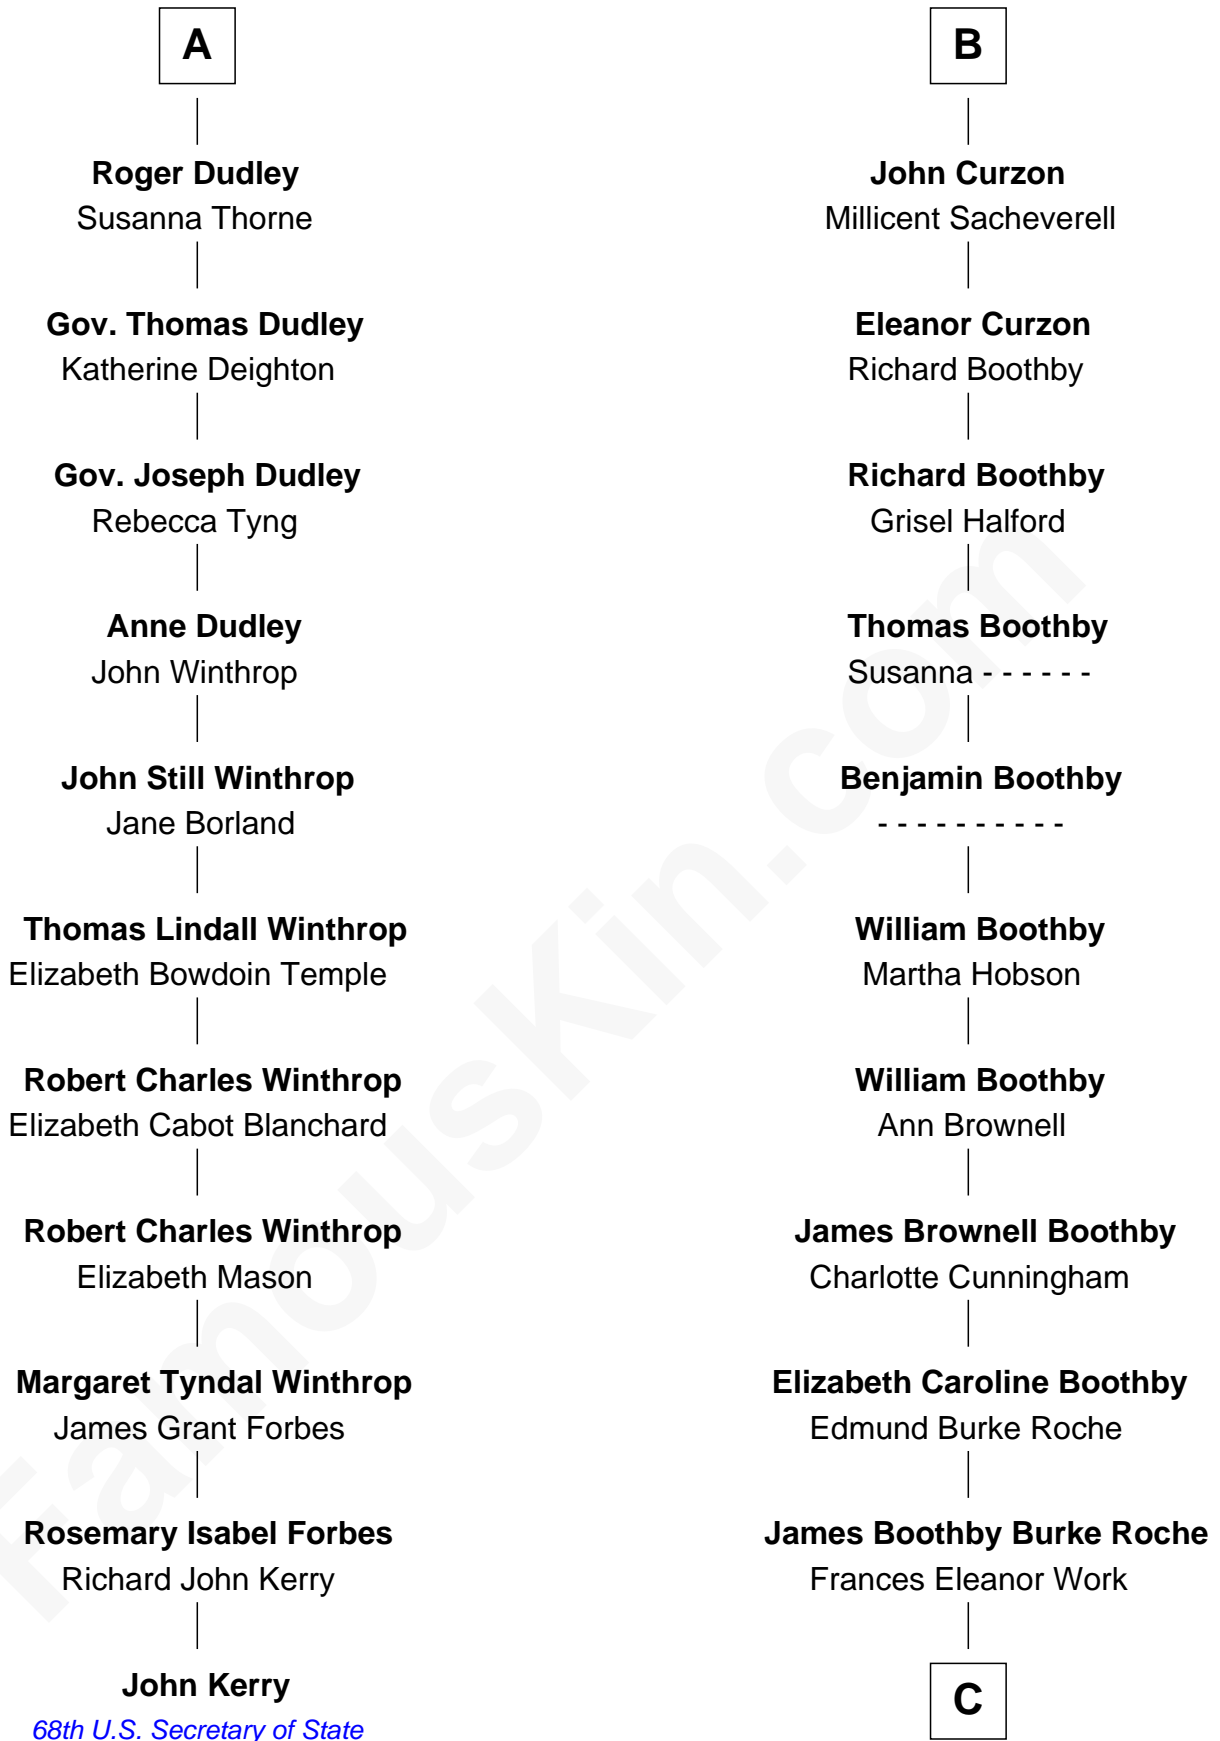

FamousKin.com Relationship Chart of

John Kerry

68th U.S. Secretary of State

17th cousin 3 times removed of

Oliver Platt

Movie Actor

Edward III, King of England

Philippa of Hainault

C

Cynthia Burke Roche

Arthur Scott Burden

Eileen Burden

Walter Maynard

Sheila Maynard

Nicholas Platt

Oliver Platt