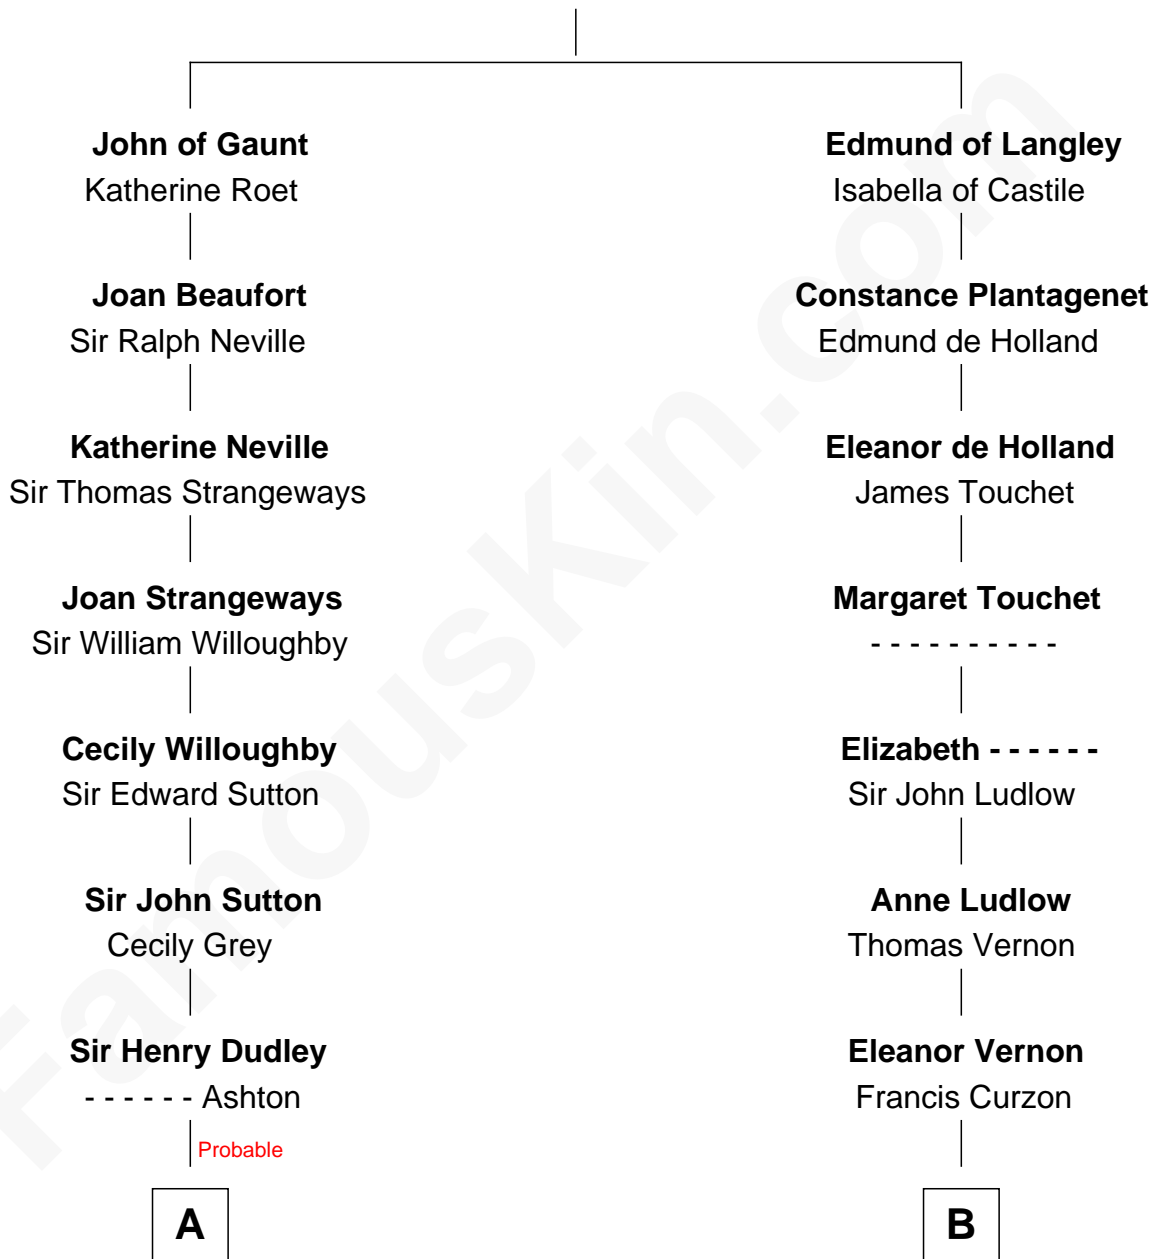

FamousKin.com Relationship Chart of

John Kerry

68th U.S. Secretary of State

17th cousin 3 times removed of

Oliver Platt

Movie Actor

Edward III, King of England

Philippa of Hainault

C

Cynthia Burke Roche

Arthur Scott Burden

Eileen Burden

Walter Maynard

Sheila Maynard

Nicholas Platt

Oliver Platt