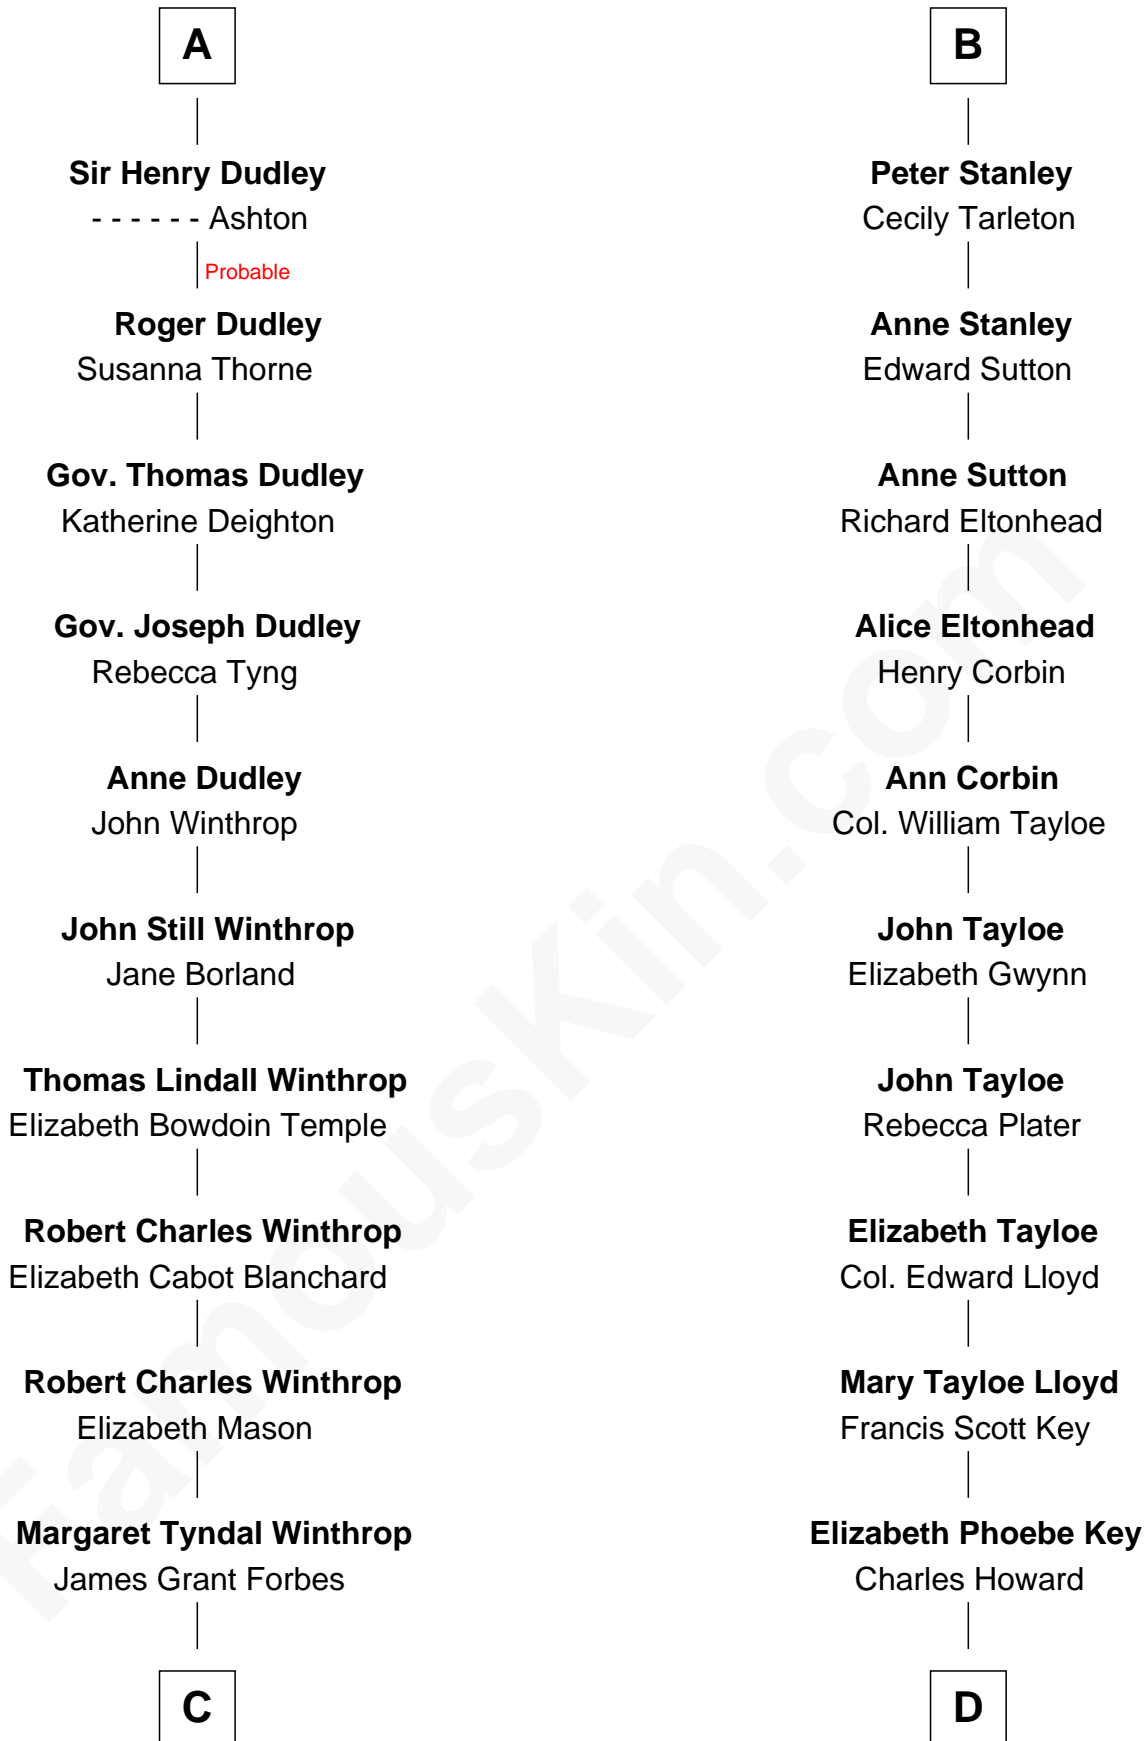

FamousKin.com Relationship Chart of

John Kerry

68th U.S. Secretary of State

18th cousin of

Thomas Hunt Morgan

Nobel Prize Winner in Physiology or Medicine

C

Rosemary Isabel Forbes

Richard John Kerry

John Kerry

68th U.S. Secretary of State

D

Ellen Key Howard

Charlton Hunt Morgan

Thomas Hunt Morgan

Nobel Prize Winner