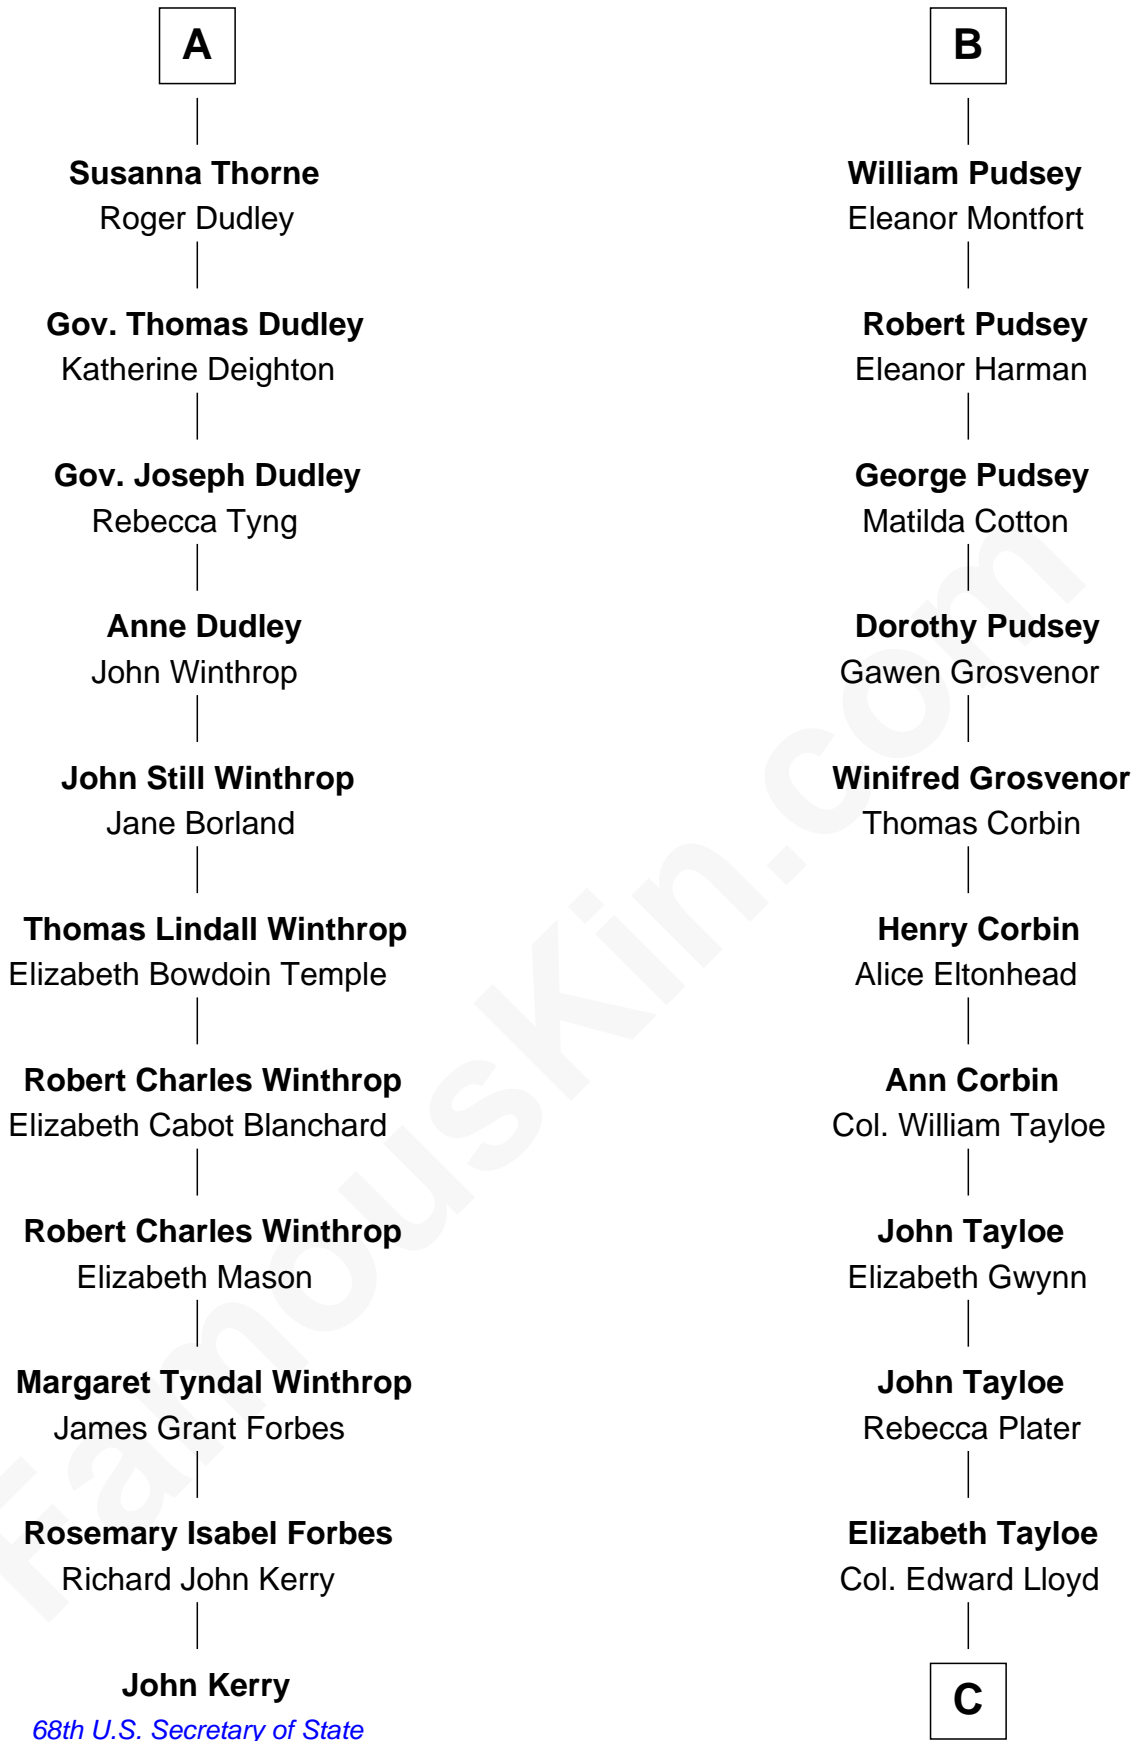

FamousKin.com Relationship Chart of

John Kerry

68th U.S. Secretary of State

17th cousin 3 times removed of

Thomas Hunt Morgan

Nobel Prize Winner in Physiology or Medicine

Sir John Grey
Avice Marmion

C

—
Mary Tayloe Lloyd

Francis Scott Key

—
Elizabeth Phoebe Key

Charles Howard

—
Ellen Key Howard

Charlton Hunt Morgan

—
Thomas Hunt Morgan

Nobel Prize Winner