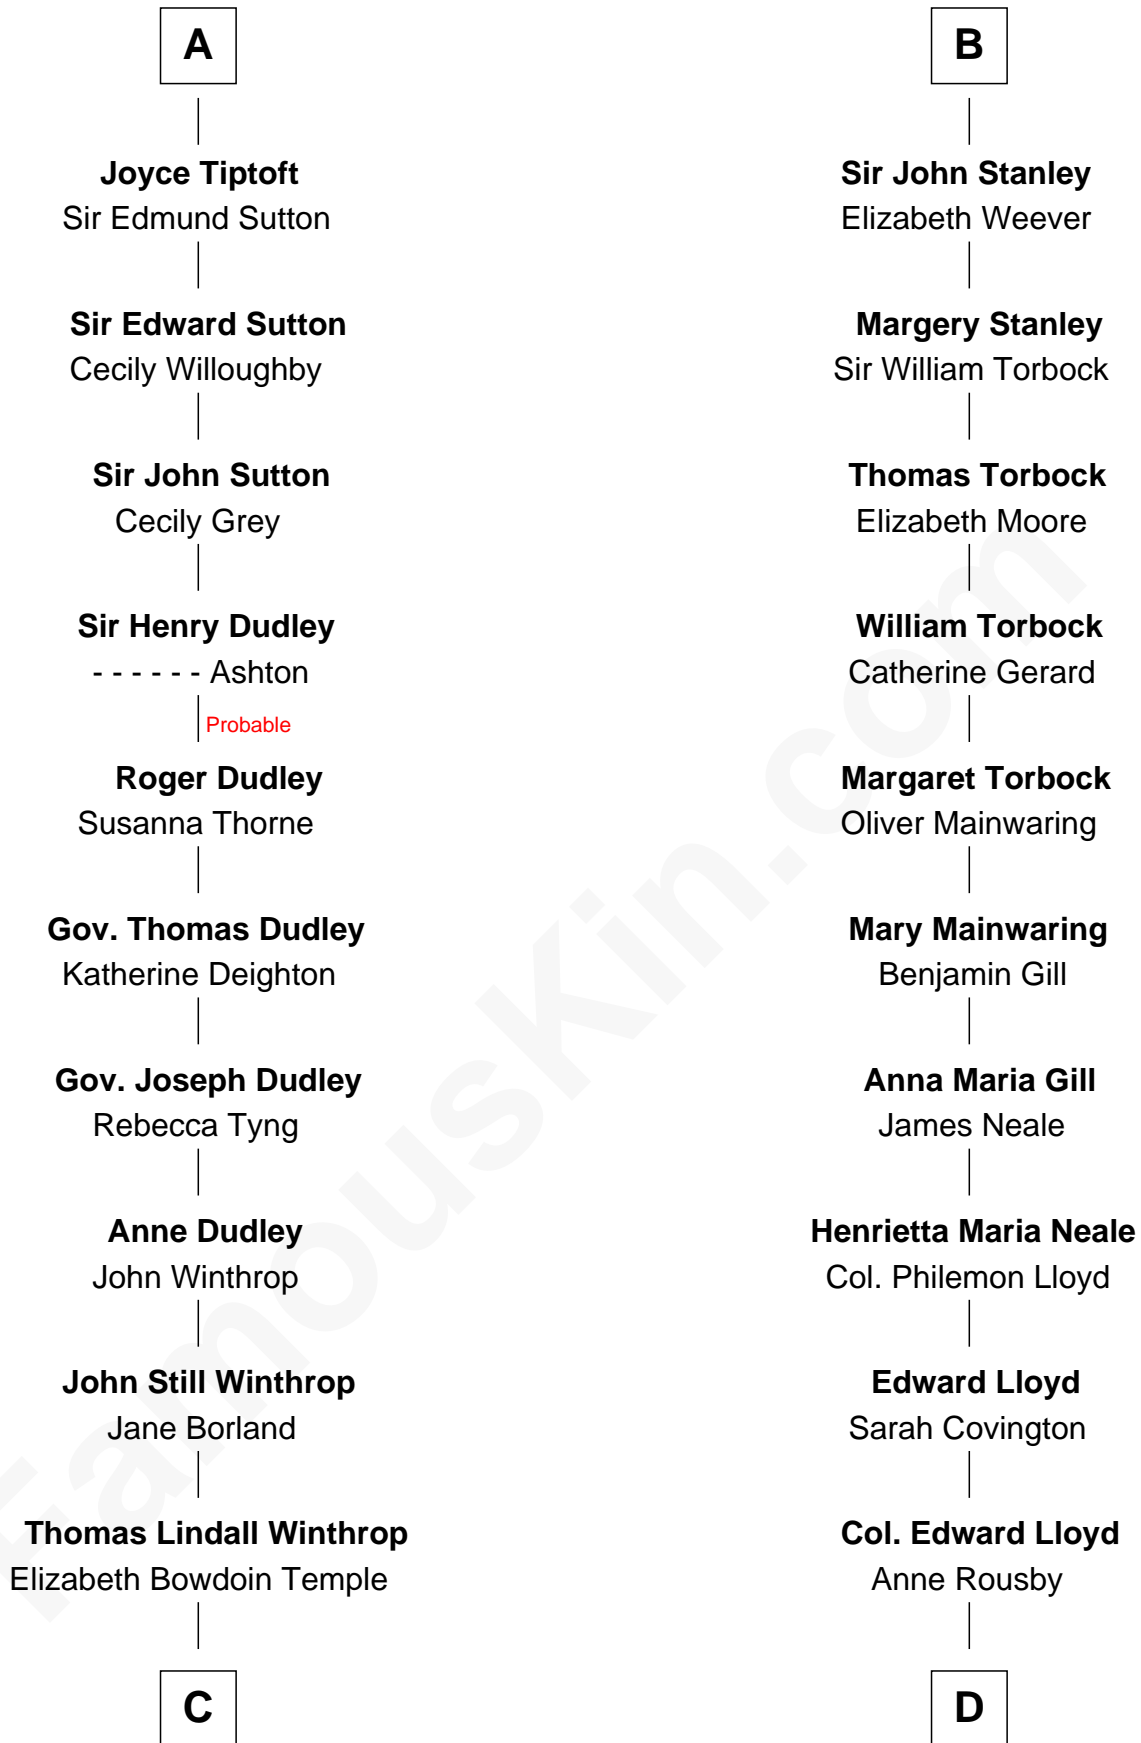

FamousKin.com Relationship Chart of

John Kerry

68th U.S. Secretary of State

21st cousin of

Thomas Hunt Morgan

Nobel Prize Winner in Physiology or Medicine

Henry II, Duke of Brabant

Marie of Hohenstaufen

Matilda of Brabant
Robert I, Count of Artois

Blanche of Artois
Edmund Plantagenet

Henry Plantagenet
Maud de Chaworth

Eleanor Plantagenet
Richard Fitzalan

Alice Fitzalan
Sir Thomas de Holand

Eleanor Holand
Edward Cherleton

Joyce Cherleton
Sir John Tiptoft

A

Matilda of Brabant
Robert I, Count of Artois

Blanche of Artois
Edmund Plantagenet

Henry Plantagenet
Maud de Chaworth

Eleanor Plantagenet
Richard Fitzalan

Sir Richard Fitzalan
Elizabeth de Bohun

Elizabeth Fitzalan
Sir Robert Goushill

Joan Goushill
Sir Thomas Stanley

B

C

Robert Charles Winthrop
Elizabeth Cabot Blanchard

Robert Charles Winthrop
Elizabeth Mason

Margaret Tyndal Winthrop
James Grant Forbes