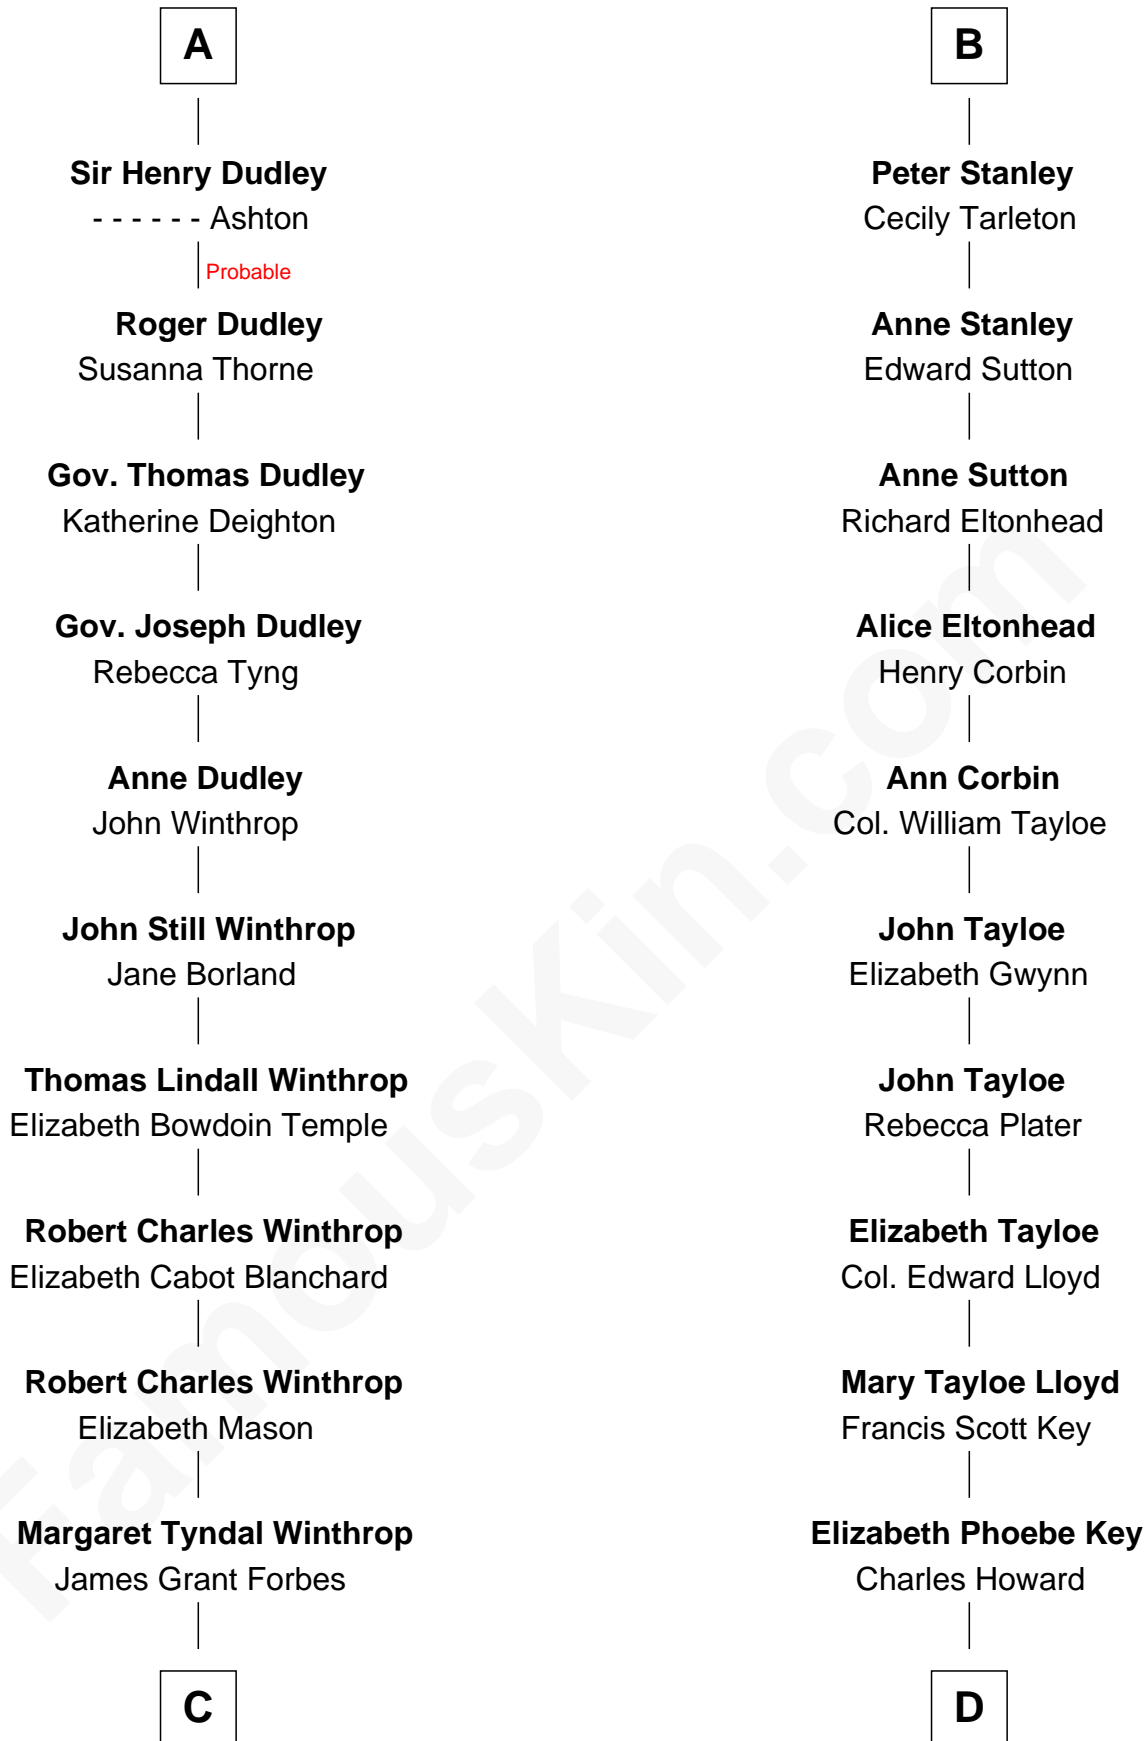

# FamousKin.com Relationship Chart of

**John Kerry**

*68th U.S. Secretary of State*

**18th cousin of**

**Thomas Hunt Morgan**

*Nobel Prize Winner in Physiology or Medicine*

**Sir Robert de Holland**

Maude la Zouche

**C**

**Rosemary Isabel Forbes**

Richard John Kerry

**John Kerry**

*68th U.S. Secretary of State*

**D**

**Ellen Key Howard**

Charlton Hunt Morgan

**Thomas Hunt Morgan**

*Nobel Prize Winner*

FamousKin.com