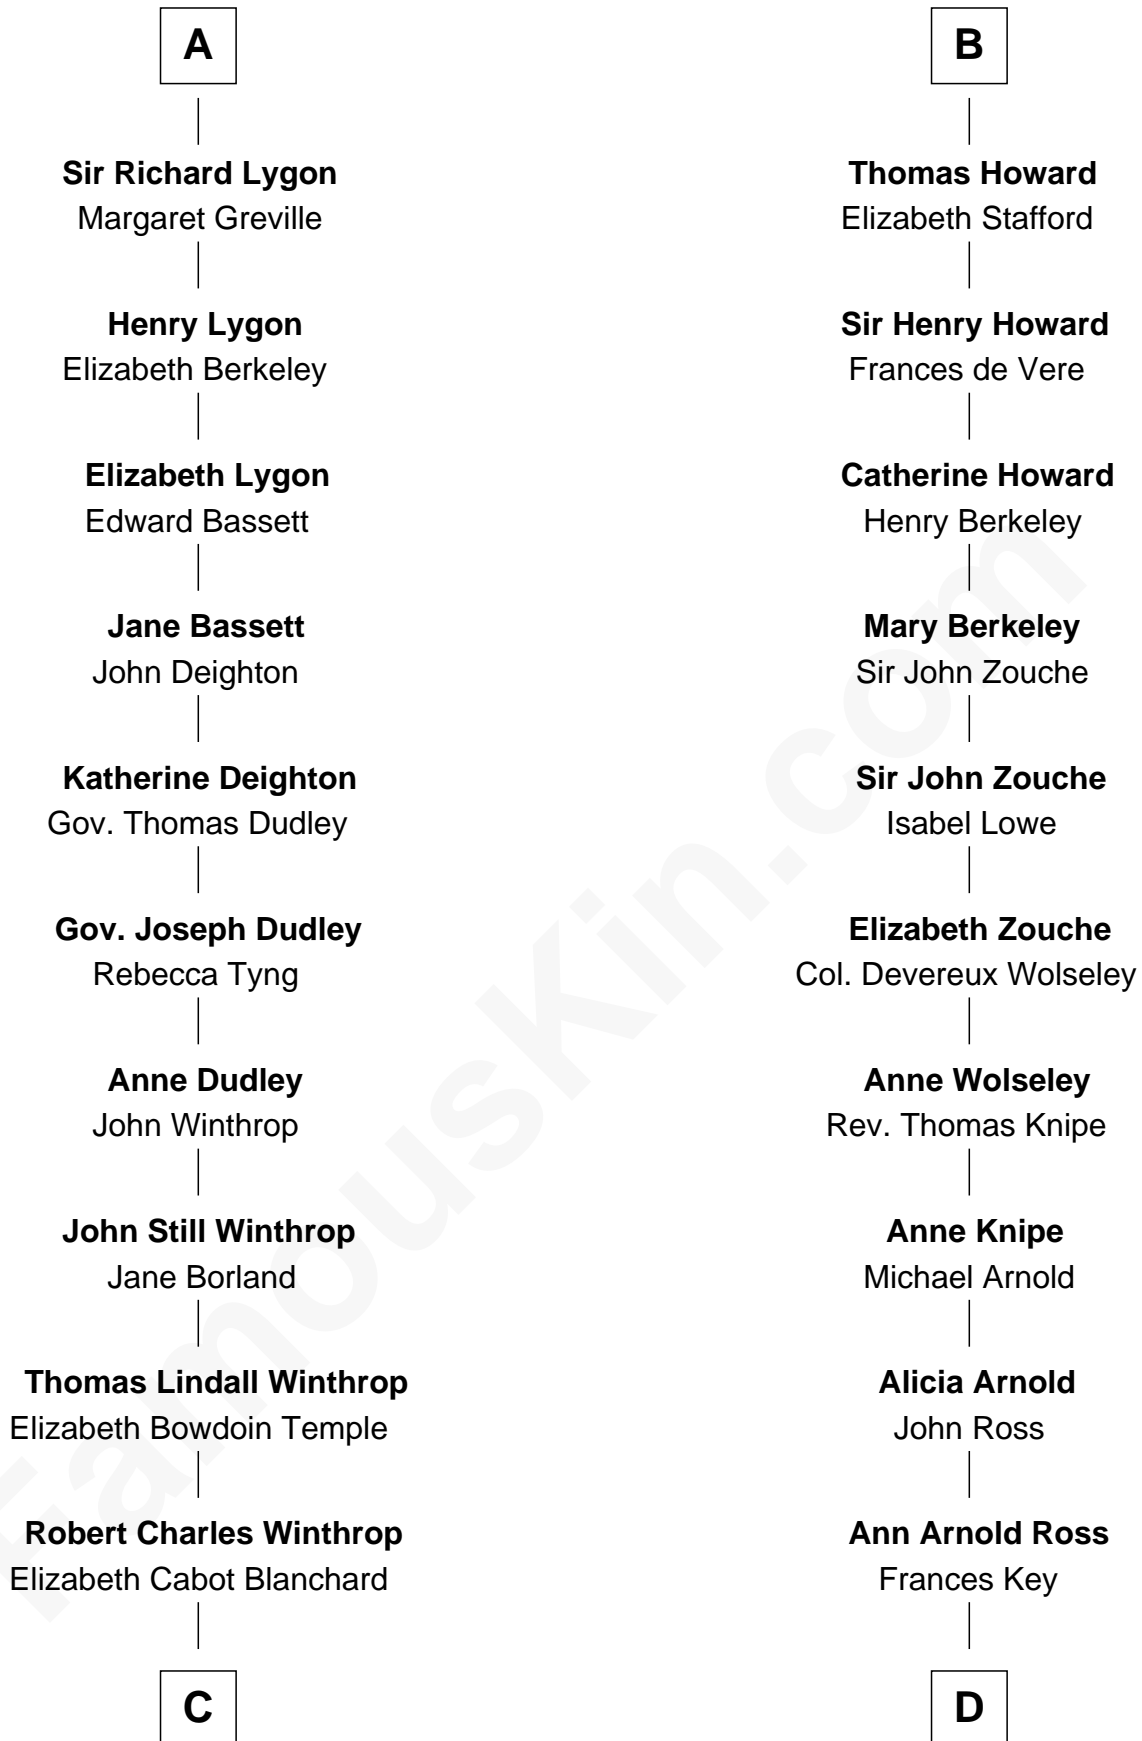

FamousKin.com

Relationship Chart of

John Kerry

68th U.S. Secretary of State

20th cousin 1 time removed of

Thomas Hunt Morgan

Nobel Prize Winner in Physiology or Medicine

Walter de Fauconberge

Agnes de Brus

C

Robert Charles Winthrop

Elizabeth Mason

Margaret Tyndal Winthrop

James Grant Forbes

Rosemary Isabel Forbes

Richard John Kerry