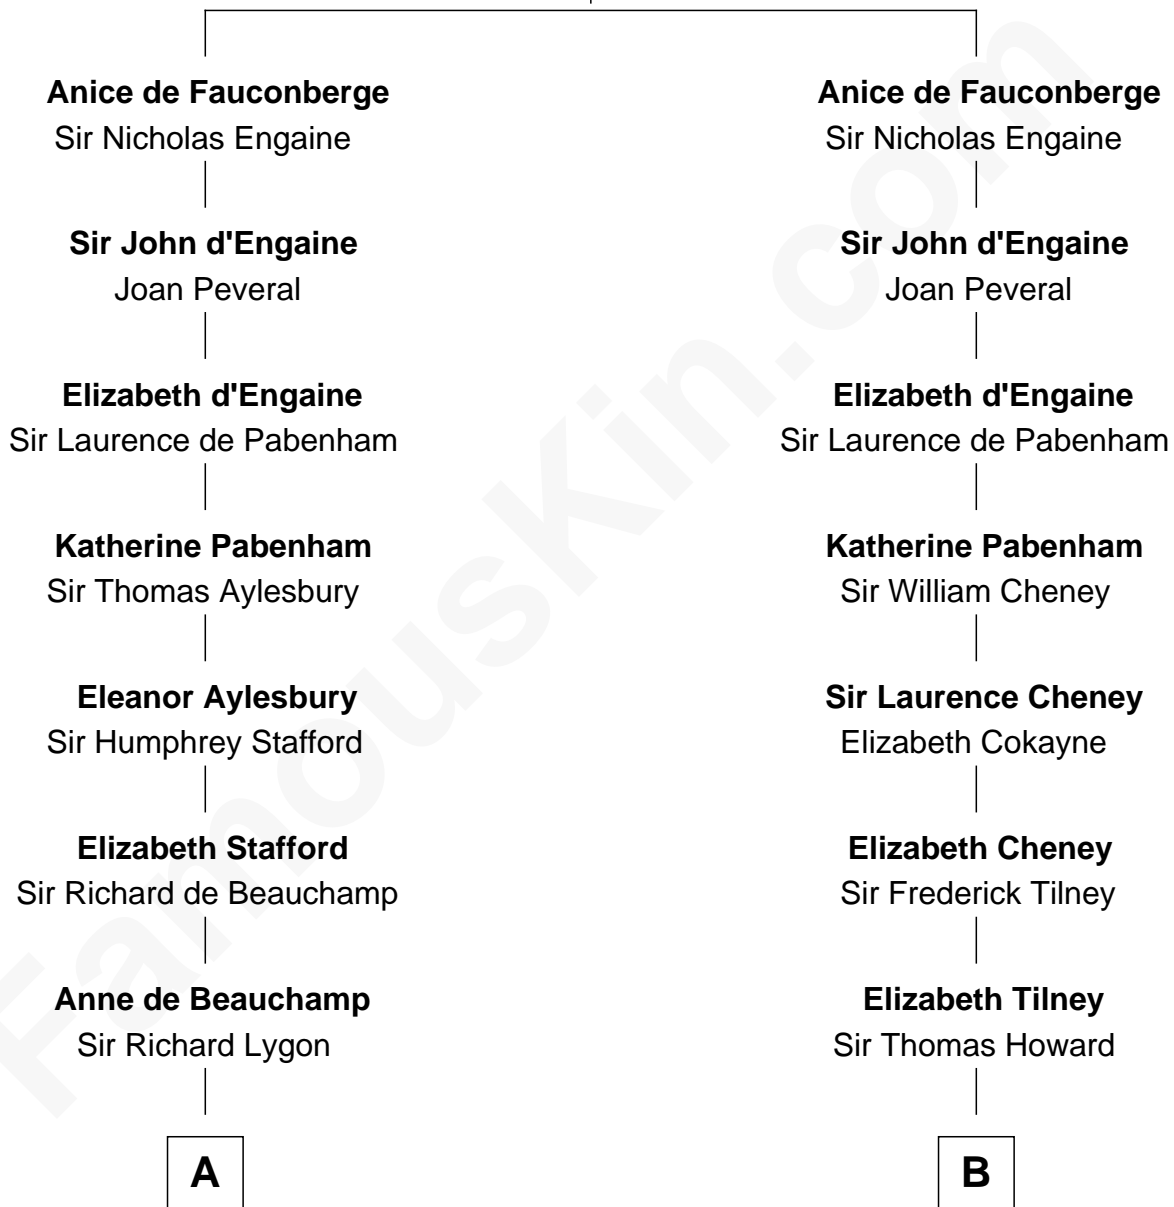

FamousKin.com

Relationship Chart of

John Kerry

68th U.S. Secretary of State

20th cousin 1 time removed of

Thomas Hunt Morgan

Nobel Prize Winner in Physiology or Medicine

Walter de Fauconberge

Agnes de Brus

C

Robert Charles Winthrop

Elizabeth Mason

Margaret Tyndal Winthrop

James Grant Forbes

Rosemary Isabel Forbes

Richard John Kerry