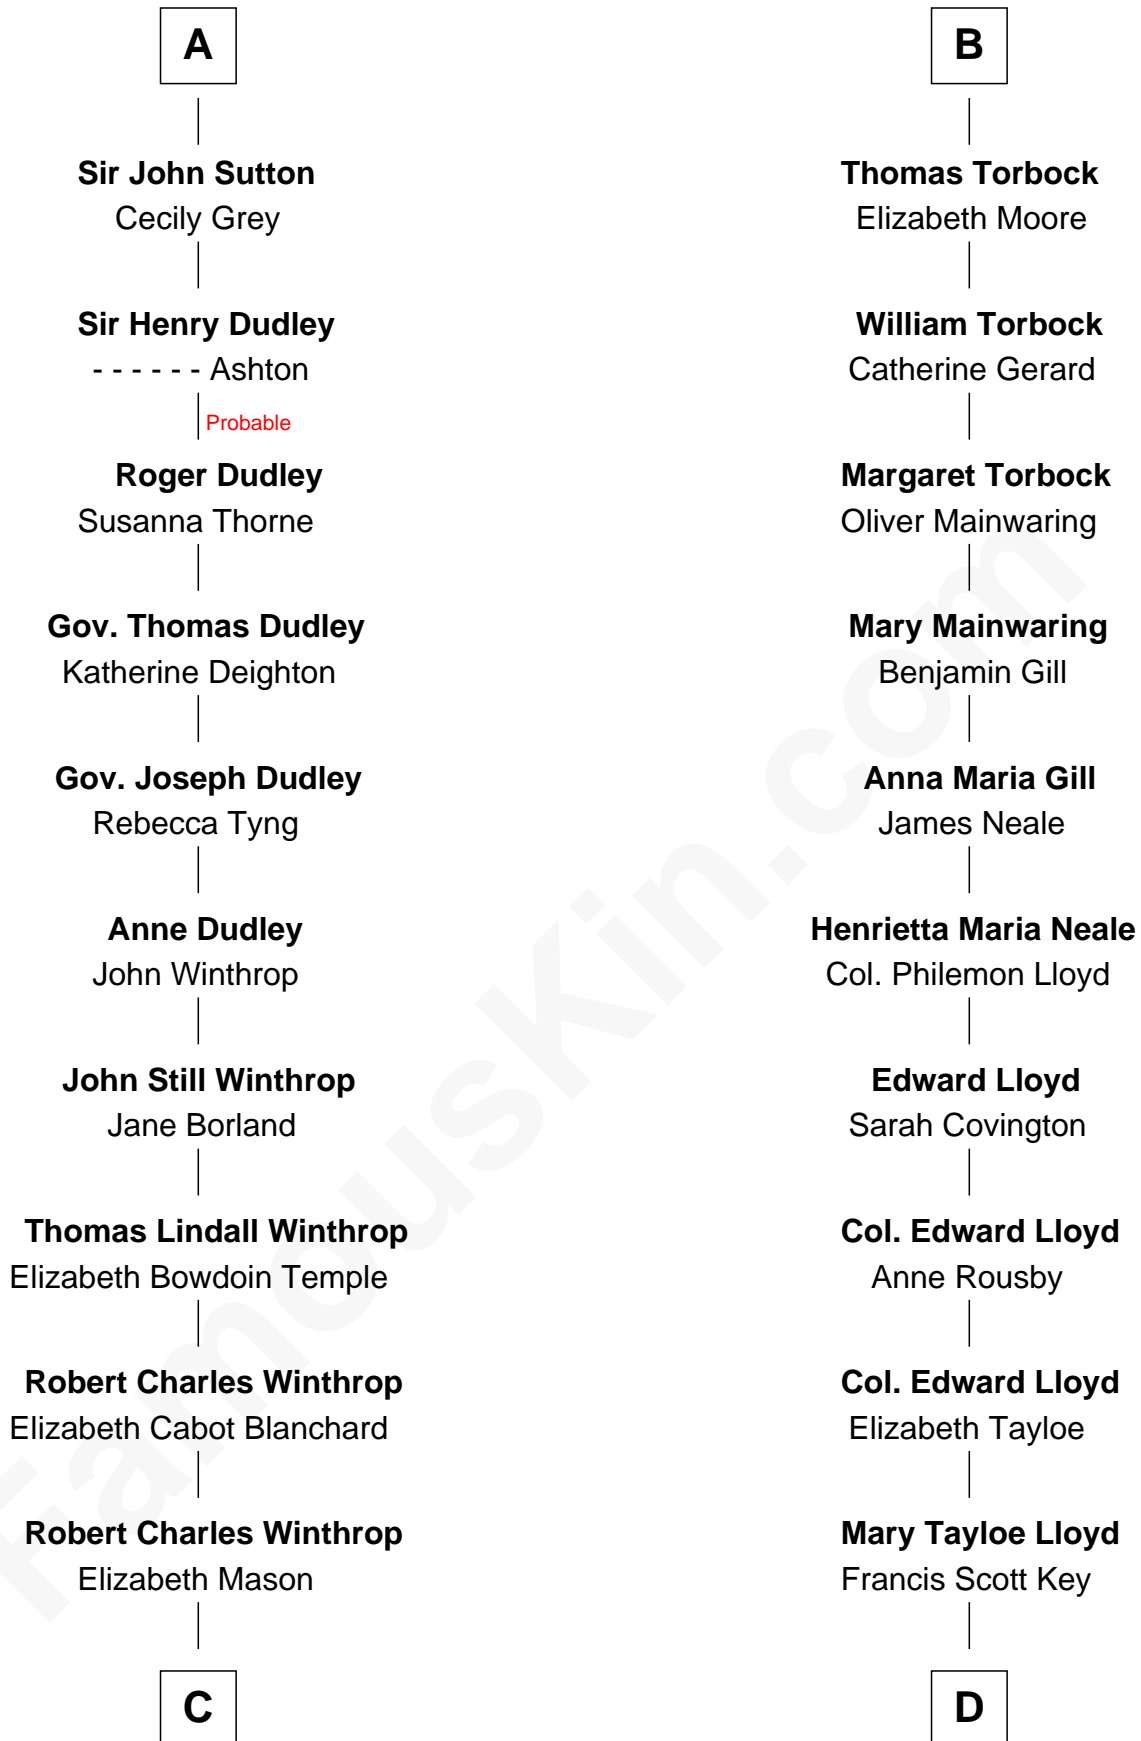

FamousKin.com Relationship Chart of

John Kerry

68th U.S. Secretary of State

19th cousin of

Thomas Hunt Morgan

Nobel Prize Winner in Physiology or Medicine

Richard Fitzalan

Alice de Saluzzo

C

Margaret Tyndal Winthrop

James Grant Forbes

Rosemary Isabel Forbes

Richard John Kerry

John Kerry

68th U.S. Secretary of State

D