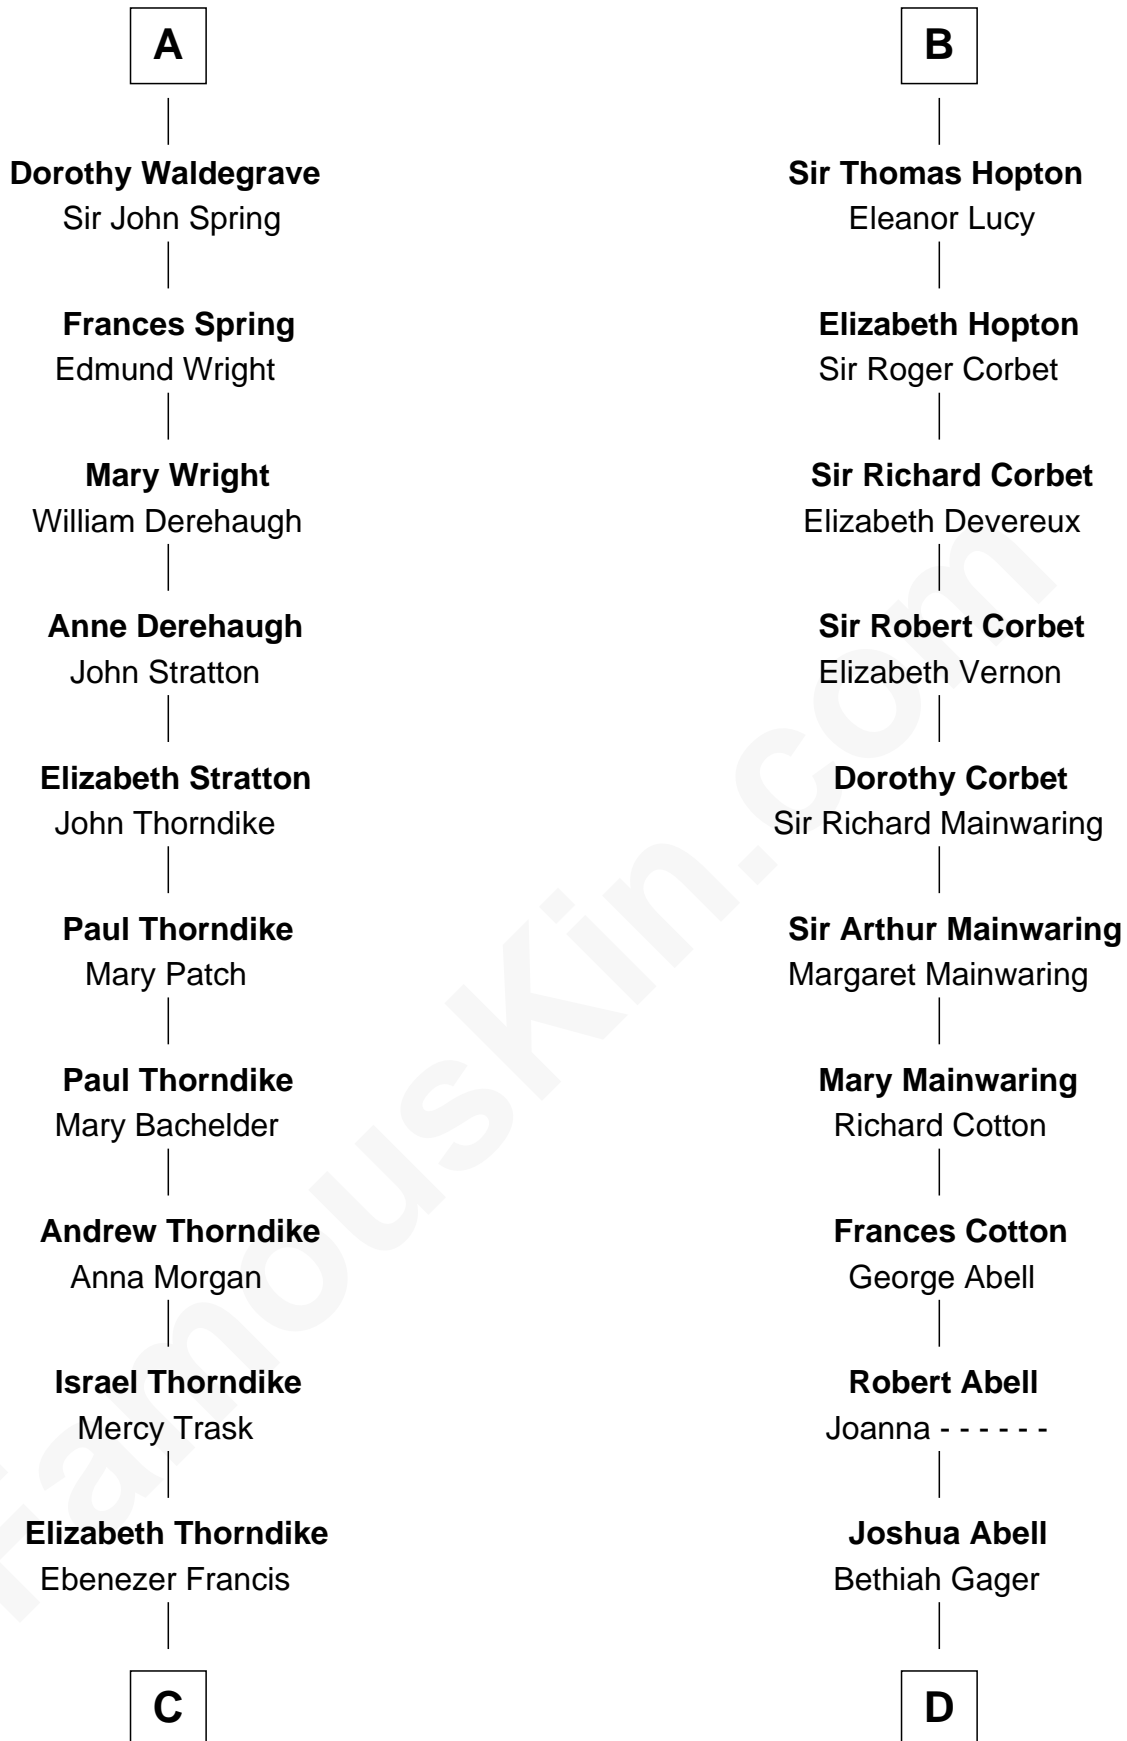

FamousKin.com Relationship Chart of

John Kerry

68th U.S. Secretary of State

21st cousin of

C. W. Post

Founder of Post Cereals

Beatrice de Beauchamp

with husband
Sir William de Munchensy

Maud FitzThomas

John de Botetourte

Probable

Maud Botetourt

Reynold Grey

Sir Henry de Grey

Elizabeth Talbot

Richard Grey

Blanche de la Vache

Alice Grey

Sir William Burley

Elizabeth Burley

Sir John Hopton

Sir Walter Hopton

Joan Mortimer

B

C

Sarah Ellen Francis
Robert Means Mason

Elizabeth Mason
Robert Charles Winthrop

Margaret Tyndal Winthrop
James Grant Forbes

Rosemary Isabel Forbes
Richard John Kerry

John Kerry
68th U.S. Secretary of State