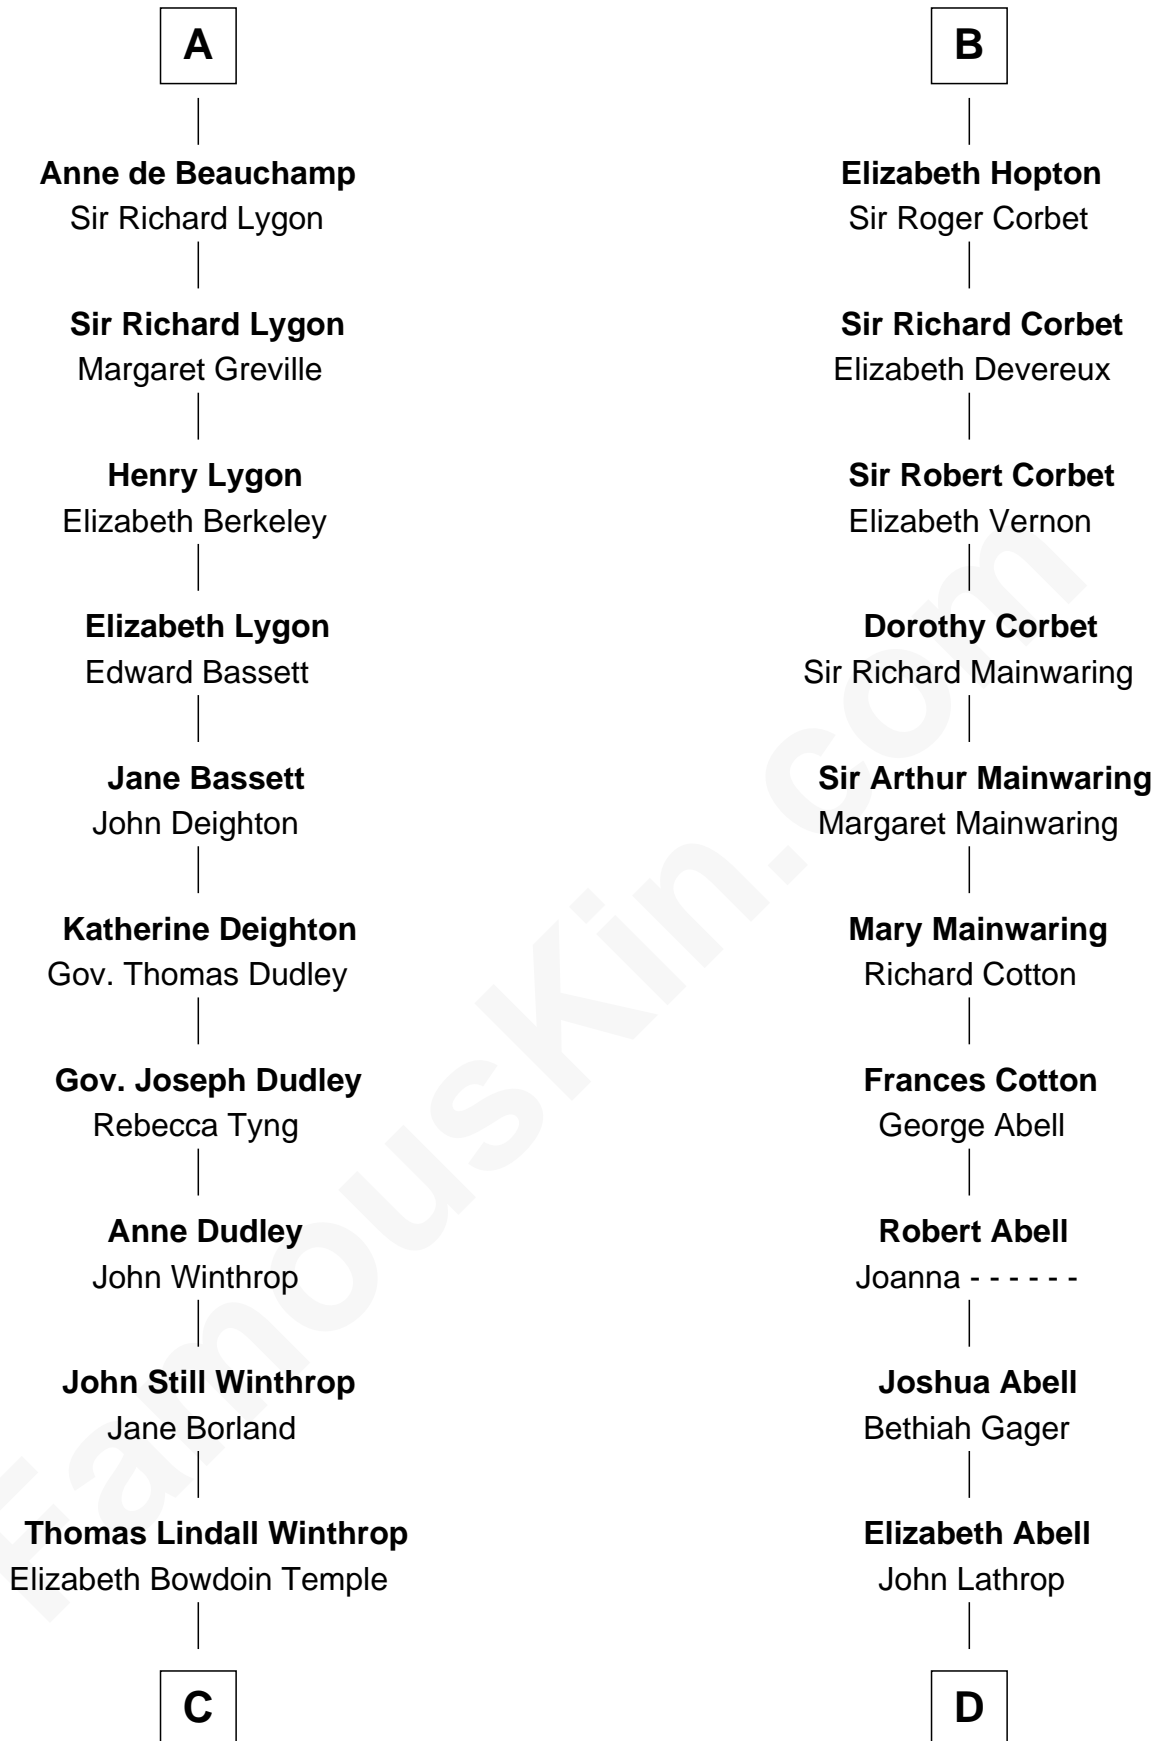

FamousKin.com Relationship Chart of

John Kerry

68th U.S. Secretary of State

20th cousin 1 time removed of

C. W. Post

Founder of Post Cereals

John de Botetourte

Maud FitzThomas

C

Robert Charles Winthrop
Elizabeth Cabot Blanchard

Robert Charles Winthrop
Elizabeth Mason

Margaret Tyndal Winthrop
James Grant Forbes

Rosemary Isabel Forbes
Richard John Kerry

John Kerry
68th U.S. Secretary of State