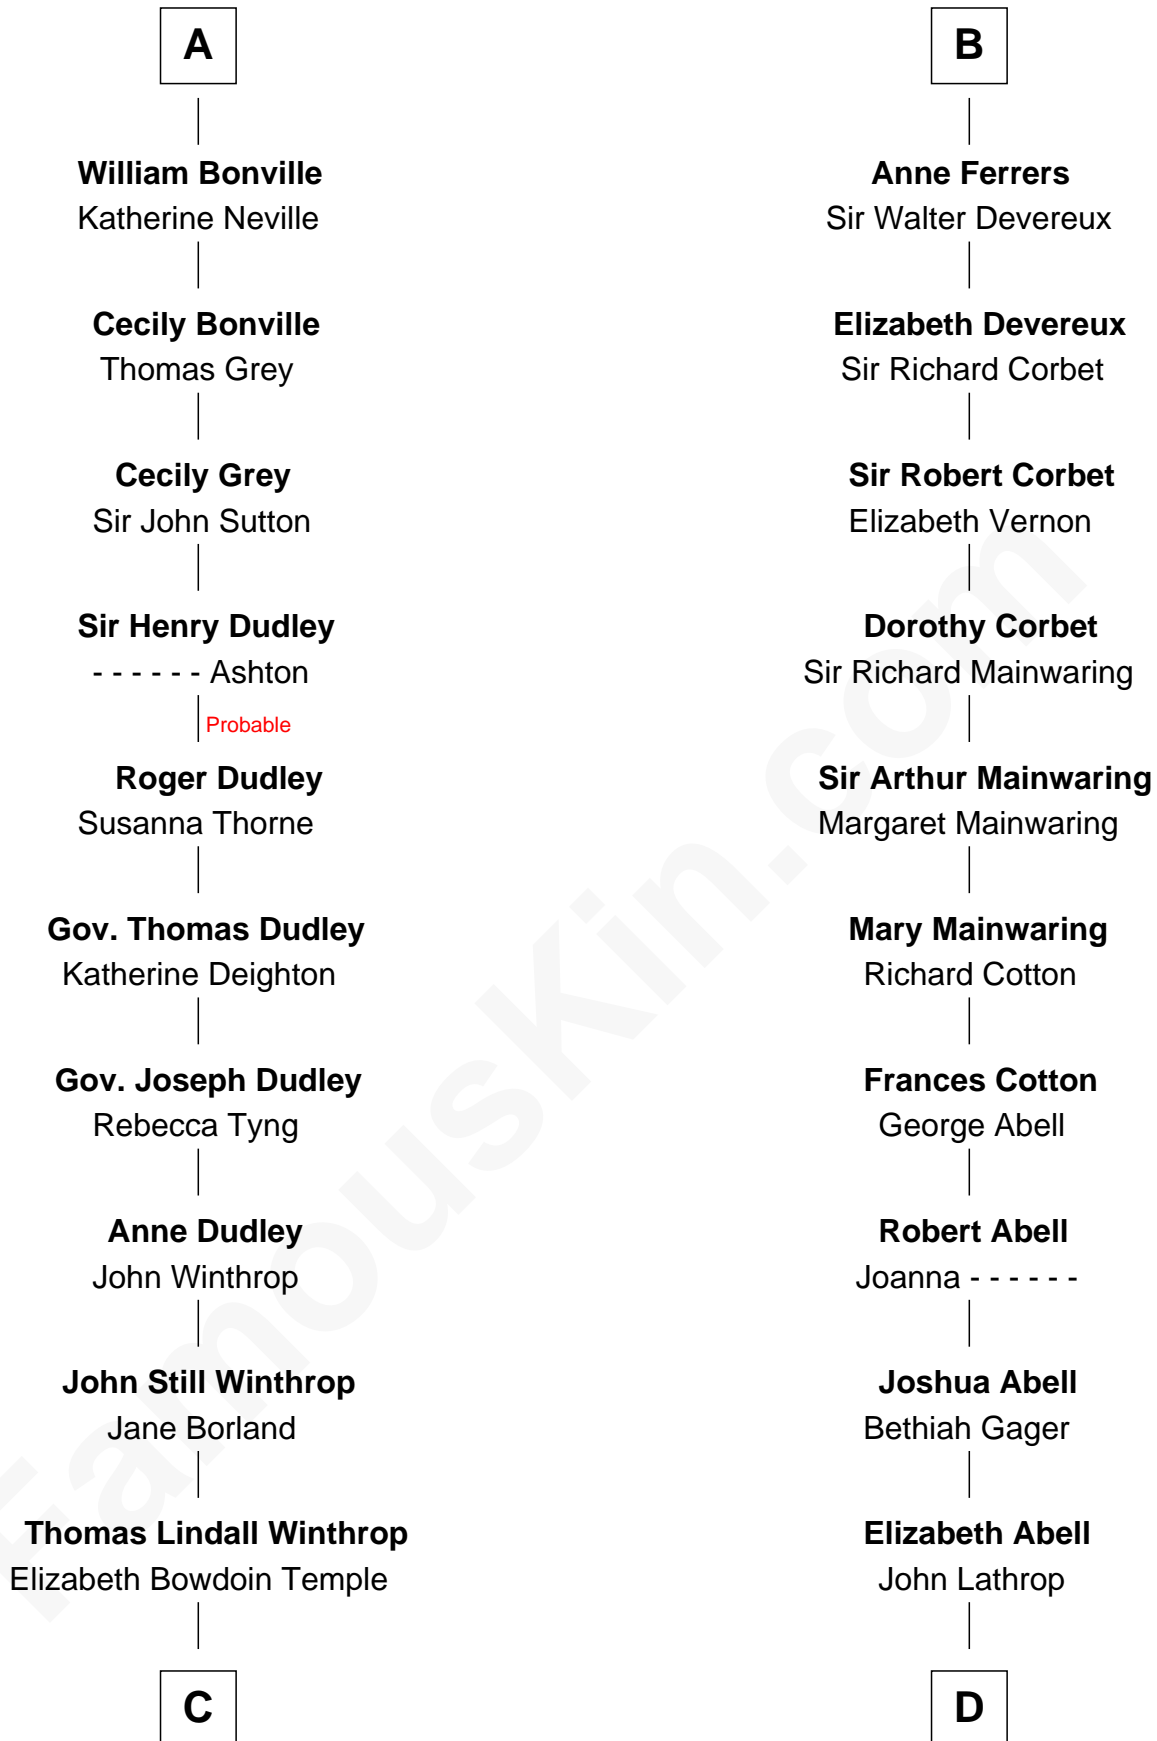

FamousKin.com Relationship Chart of

John Kerry

68th U.S. Secretary of State

20th cousin 1 time removed of

C. W. Post

Founder of Post Cereals

Ralph Basset
Margaret de Somery

C

Robert Charles Winthrop
Elizabeth Cabot Blanchard

Robert Charles Winthrop
Elizabeth Mason

Margaret Tyndal Winthrop
James Grant Forbes

Rosemary Isabel Forbes
Richard John Kerry

John Kerry
68th U.S. Secretary of State