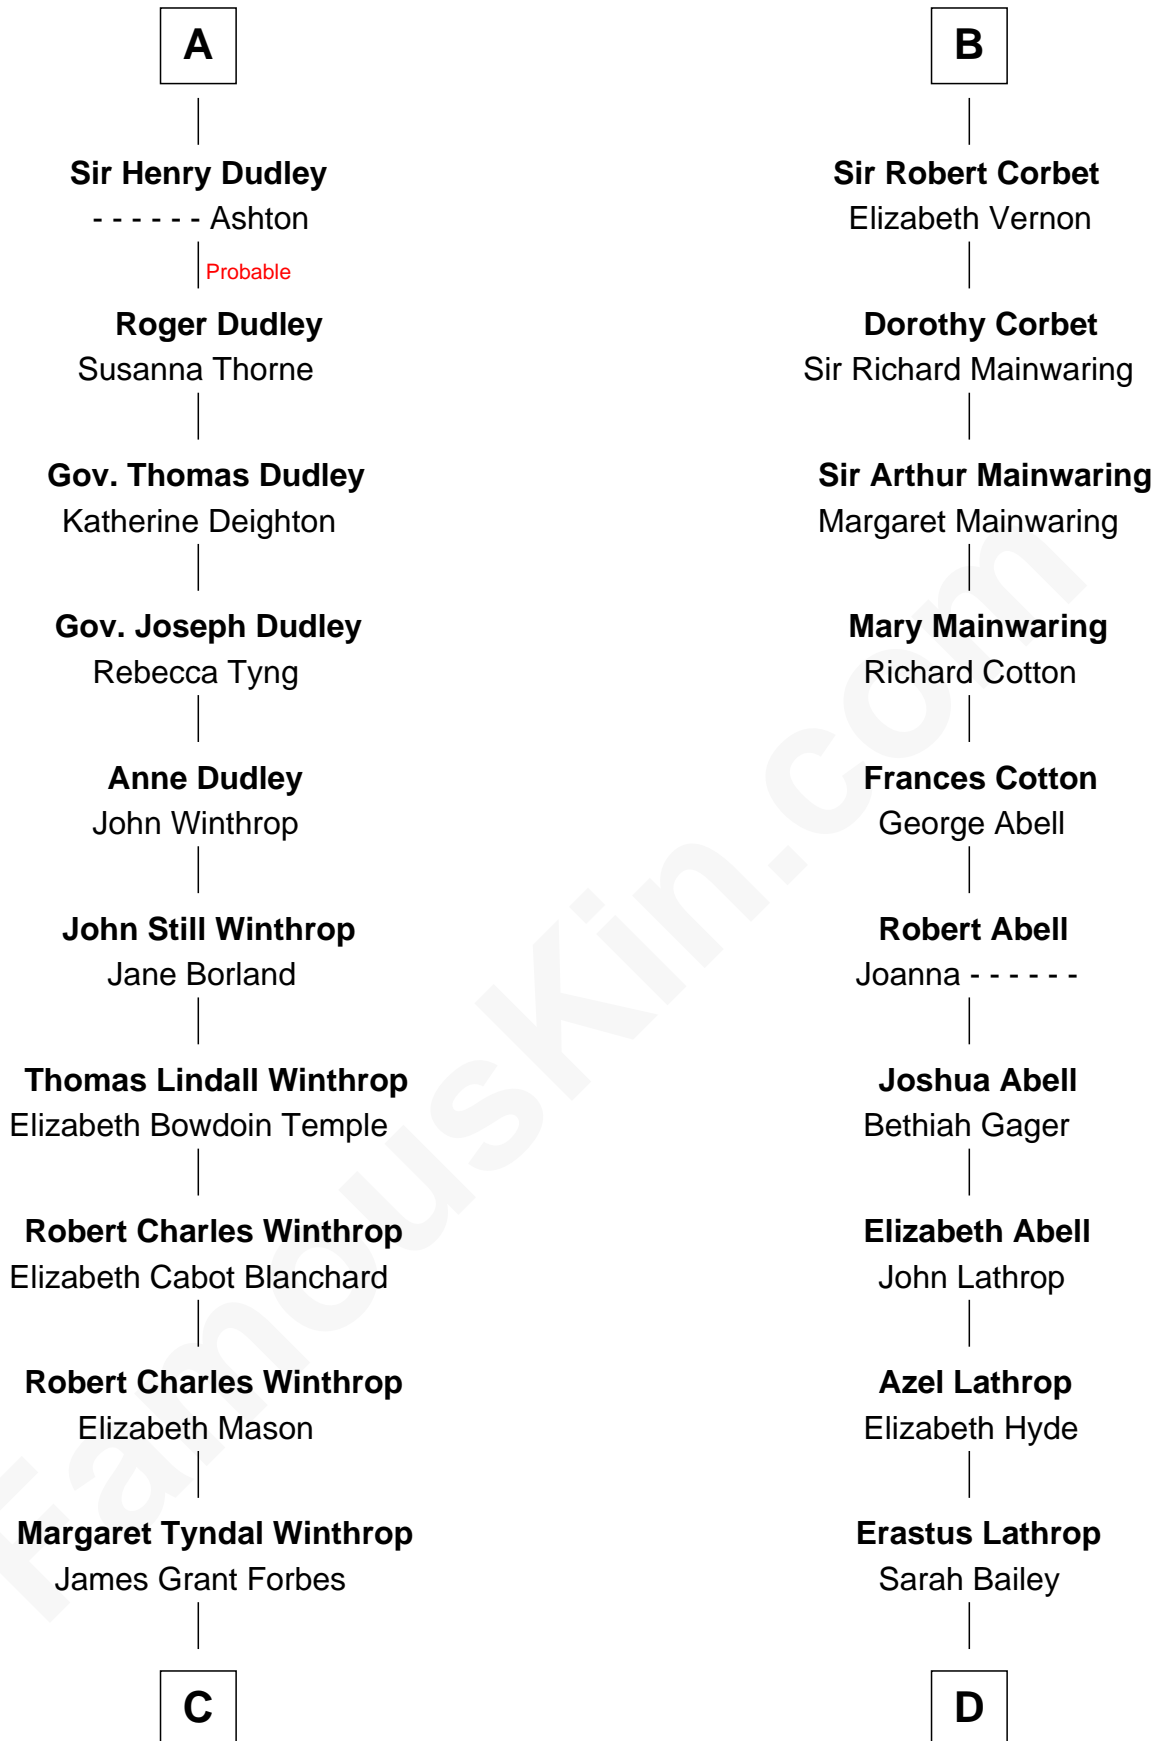

FamousKin.com Relationship Chart of

John Kerry

68th U.S. Secretary of State

18th cousin of

C. W. Post

Founder of Post Cereals

C

Rosemary Isabel Forbes

Richard John Kerry

John Kerry

68th U.S. Secretary of State

D

Caroline Cushman Lathrop

Charles Rollin Post

C. W. Post

Founder of Post Cereals