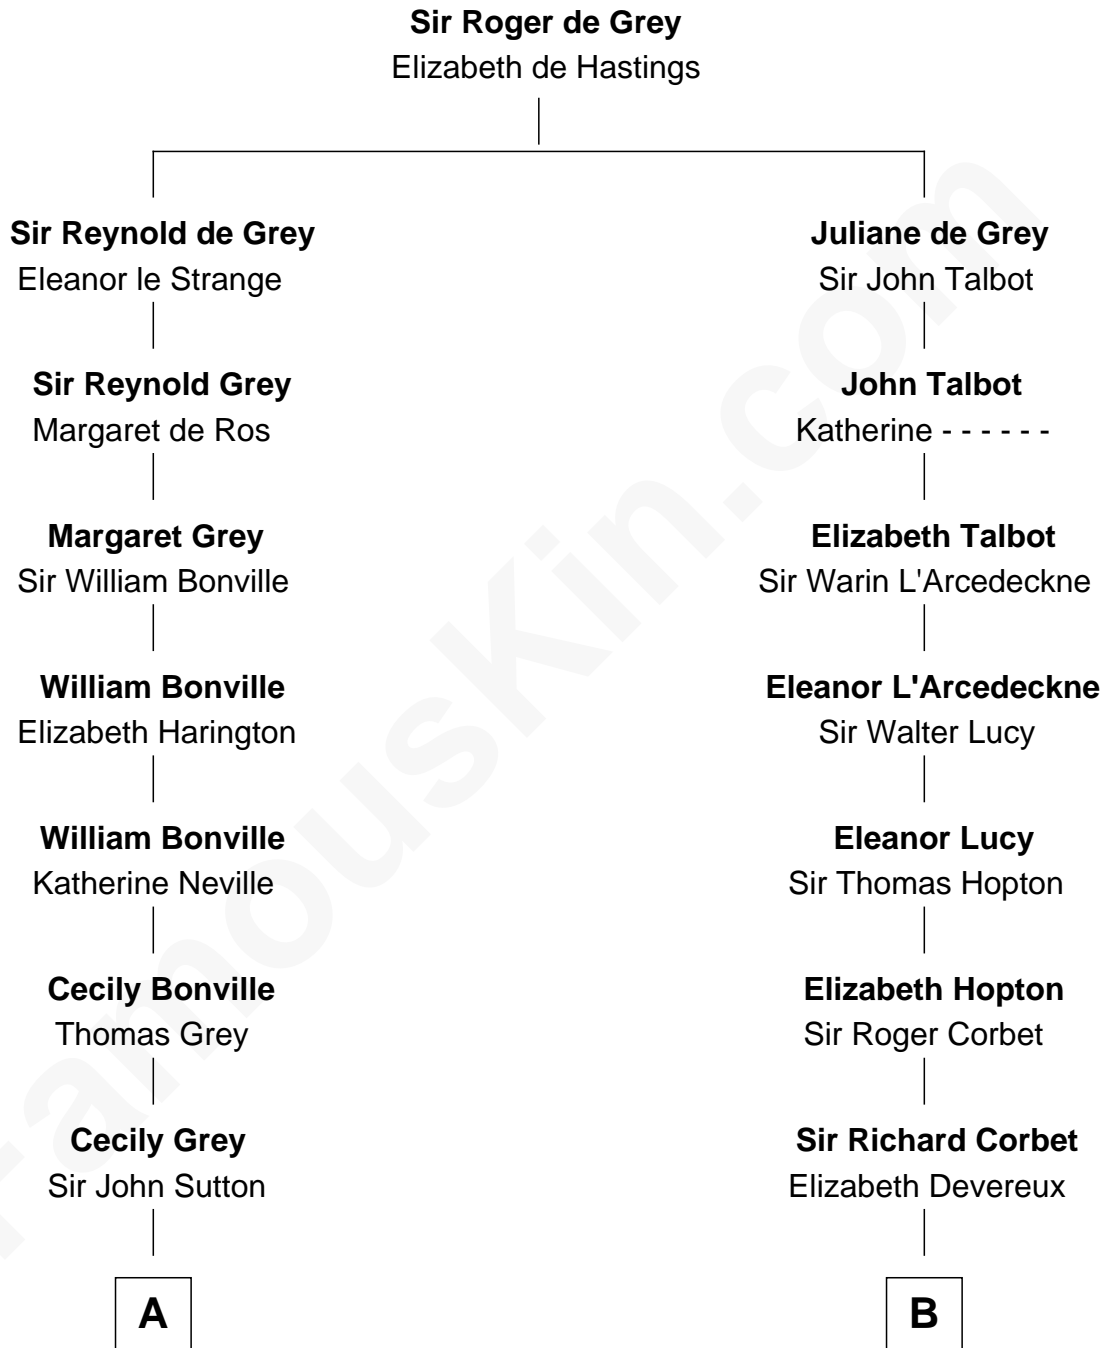

FamousKin.com Relationship Chart of

John Kerry

68th U.S. Secretary of State

18th cousin of

C. W. Post

Founder of Post Cereals

C

Rosemary Isabel Forbes

Richard John Kerry

John Kerry

68th U.S. Secretary of State

D

Caroline Cushman Lathrop

Charles Rollin Post

C. W. Post

Founder of Post Cereals