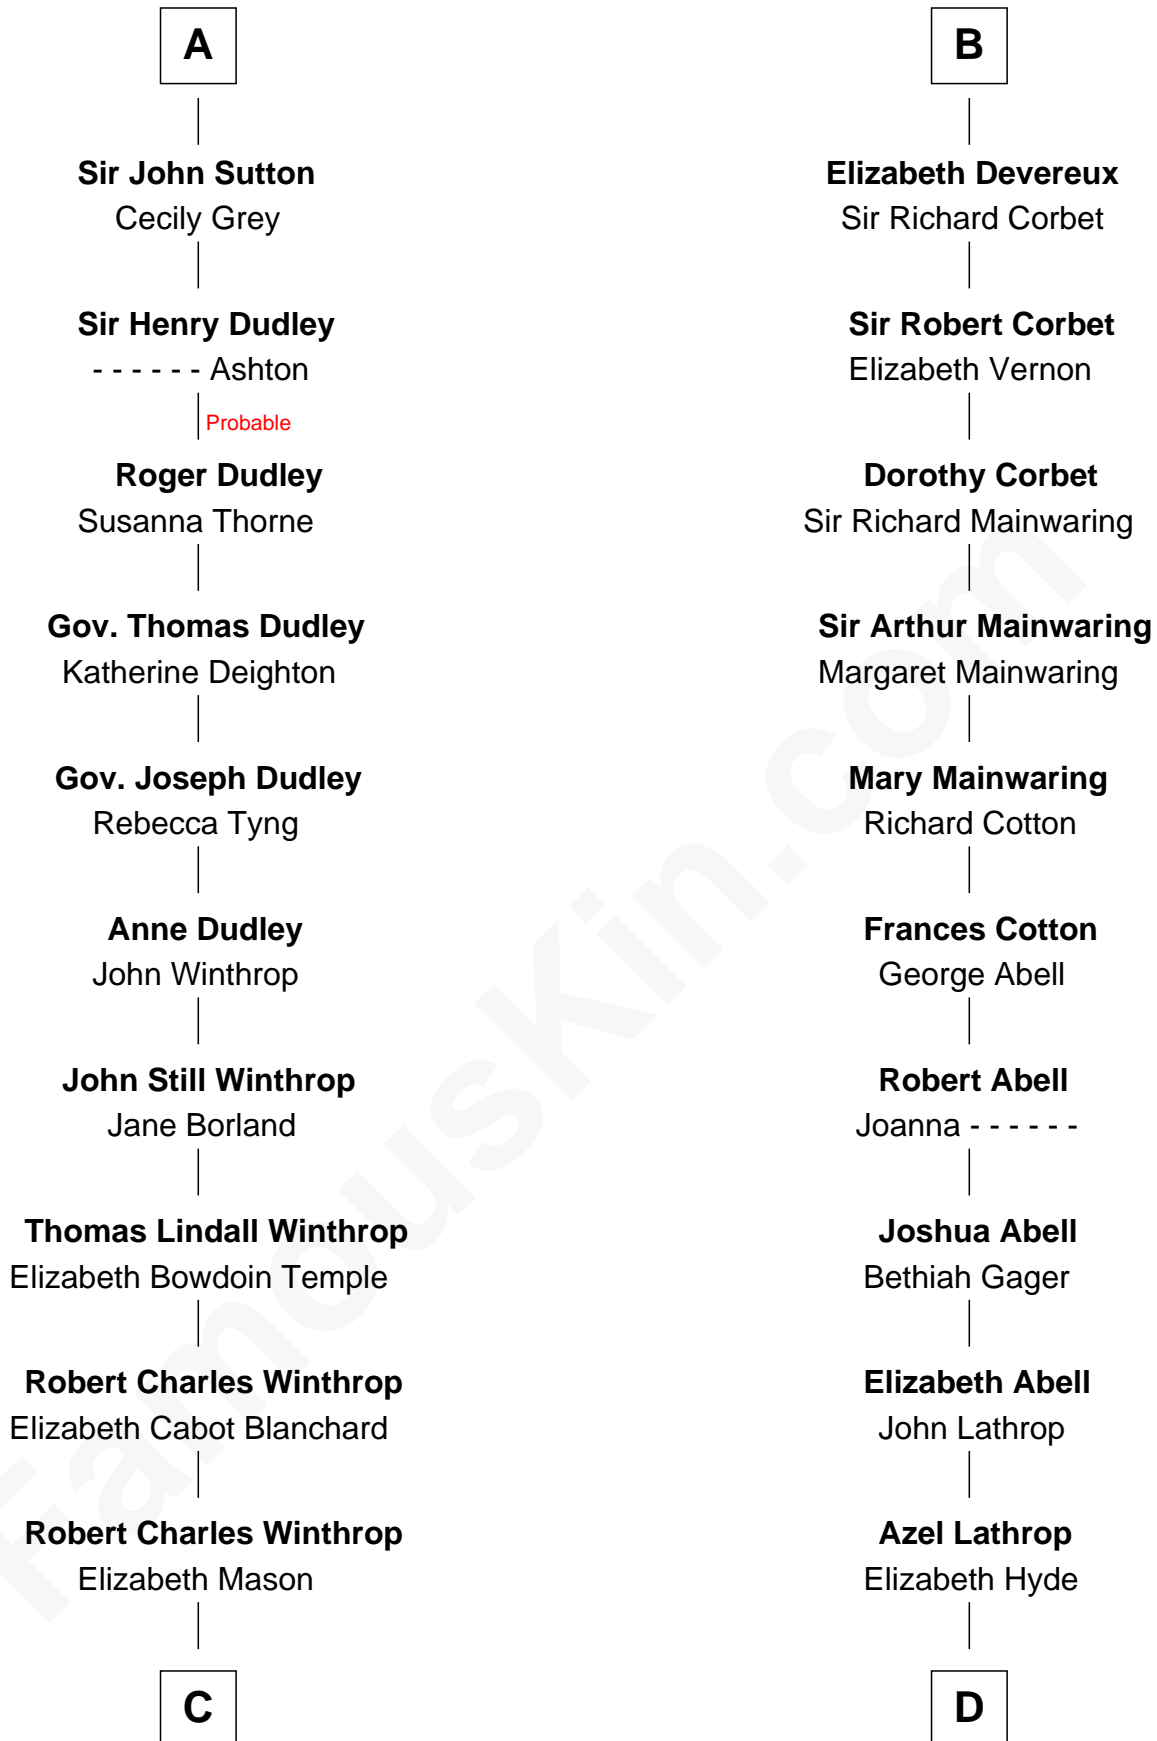

# FamousKin.com Relationship Chart of

**John Kerry**

*68th U.S. Secretary of State*

**19th cousin of**

**C. W. Post**

*Founder of Post Cereals*

**Sir Edmund Mortimer**

Margaret de Fiennes

**C**

**Margaret Tyndal Winthrop**

James Grant Forbes

**Rosemary Isabel Forbes**

Richard John Kerry

**John Kerry**

*68th U.S. Secretary of State*

**D**

**Erastus Lathrop**

Sarah Bailey

**Caroline Cushman Lathrop**

Charles Rollin Post

**C. W. Post**

*Founder of Post Cereals*

FamousKin.com