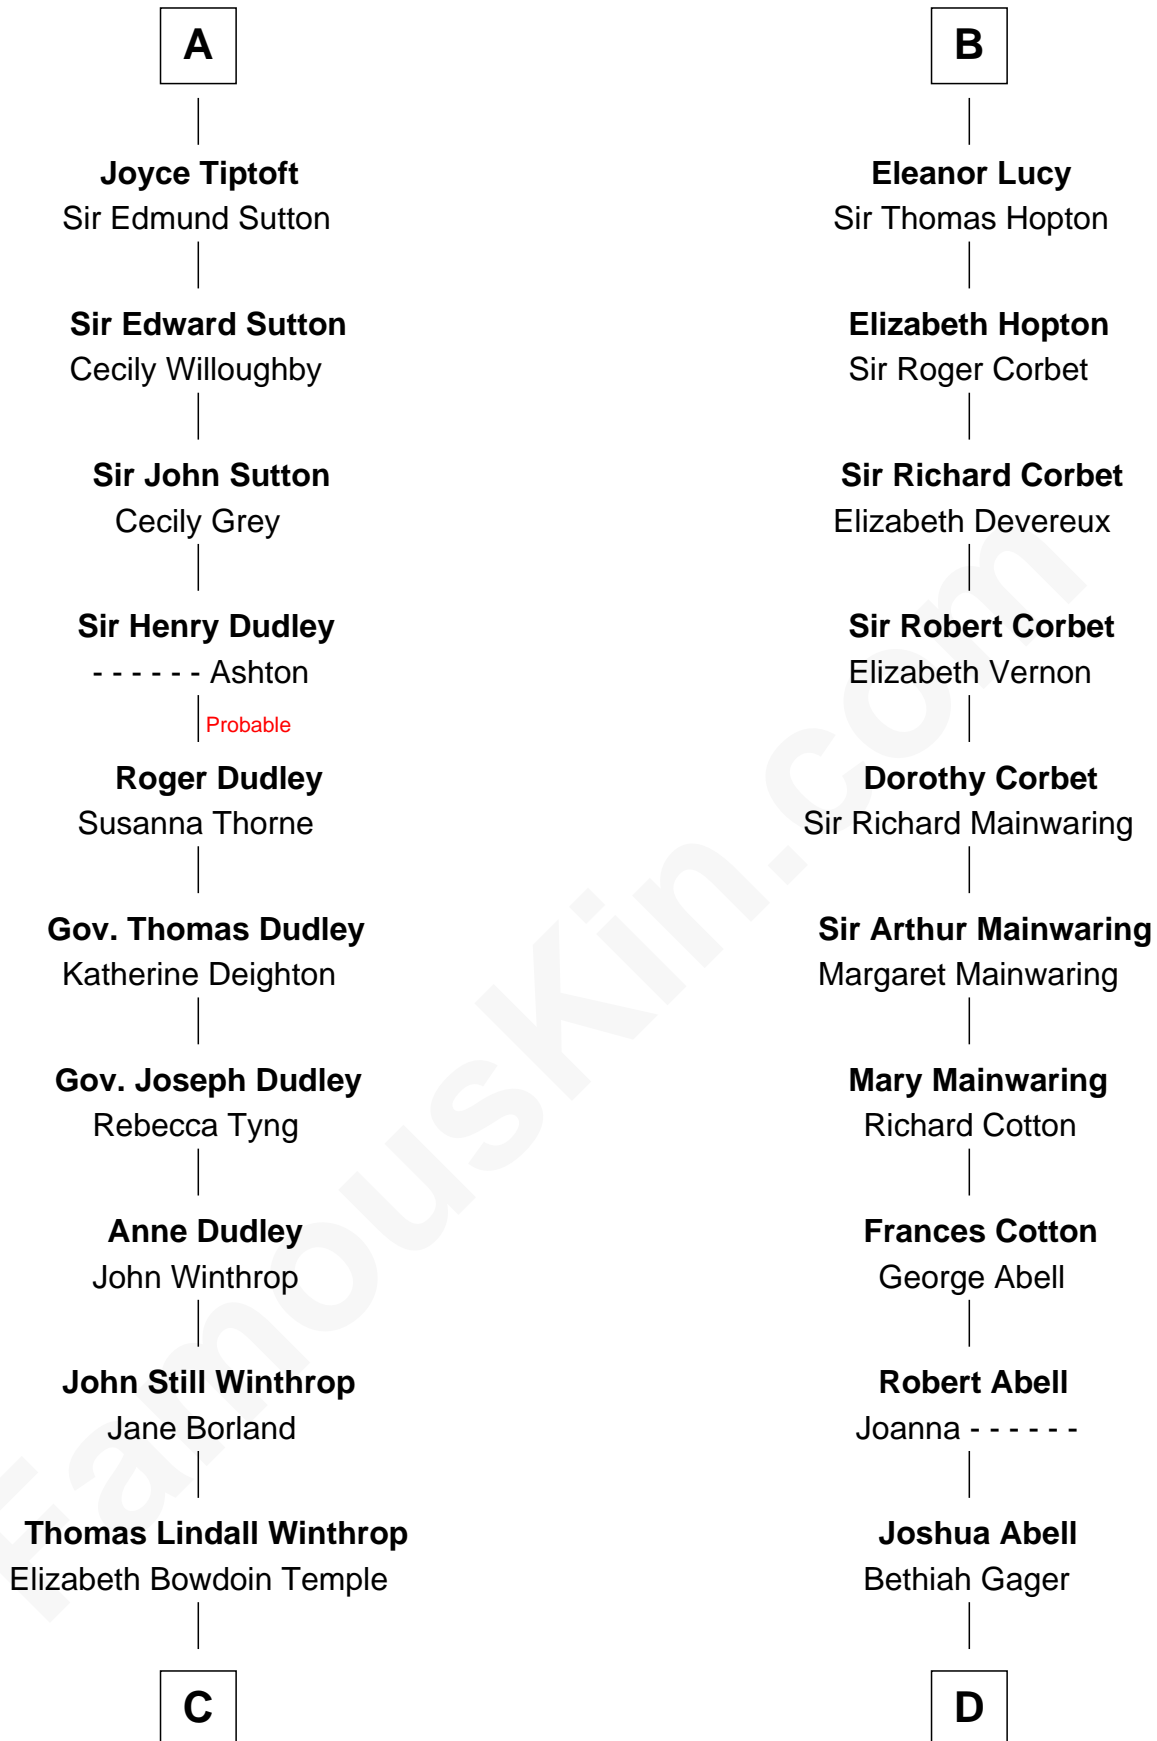

FamousKin.com Relationship Chart of

John Kerry

68th U.S. Secretary of State

21st cousin of

C. W. Post

Founder of Post Cereals

Henry III, Duke of Brabant

Adelaide of Burgundy

Maria of Brabant
Philip III, King of France

Margaret of France
Edward I, King of England

Edmund of Woodstock
Margaret Wake

Joan Plantagenet
Thomas Holand

Sir Thomas de Holand
Alice Fitzalan

Eleanor Holand
Edward Cherleton

Joyce Cherleton
Sir John Tiptoft

A

Maria of Brabant
Philip III, King of France

Margaret of France
Edward I, King of England

Thomas of Brotherton
Alice de Hales

Margaret Plantagenet
John de Segrave

Elizabeth de Segrave
John de Mowbray

Margaret Mowbray
Sir Reginald Lucy

Sir Walter Lucy
Eleanor L'Arcedeckne

B

C

Robert Charles Winthrop
Elizabeth Cabot Blanchard

Robert Charles Winthrop
Elizabeth Mason

Margaret Tyndal Winthrop
James Grant Forbes