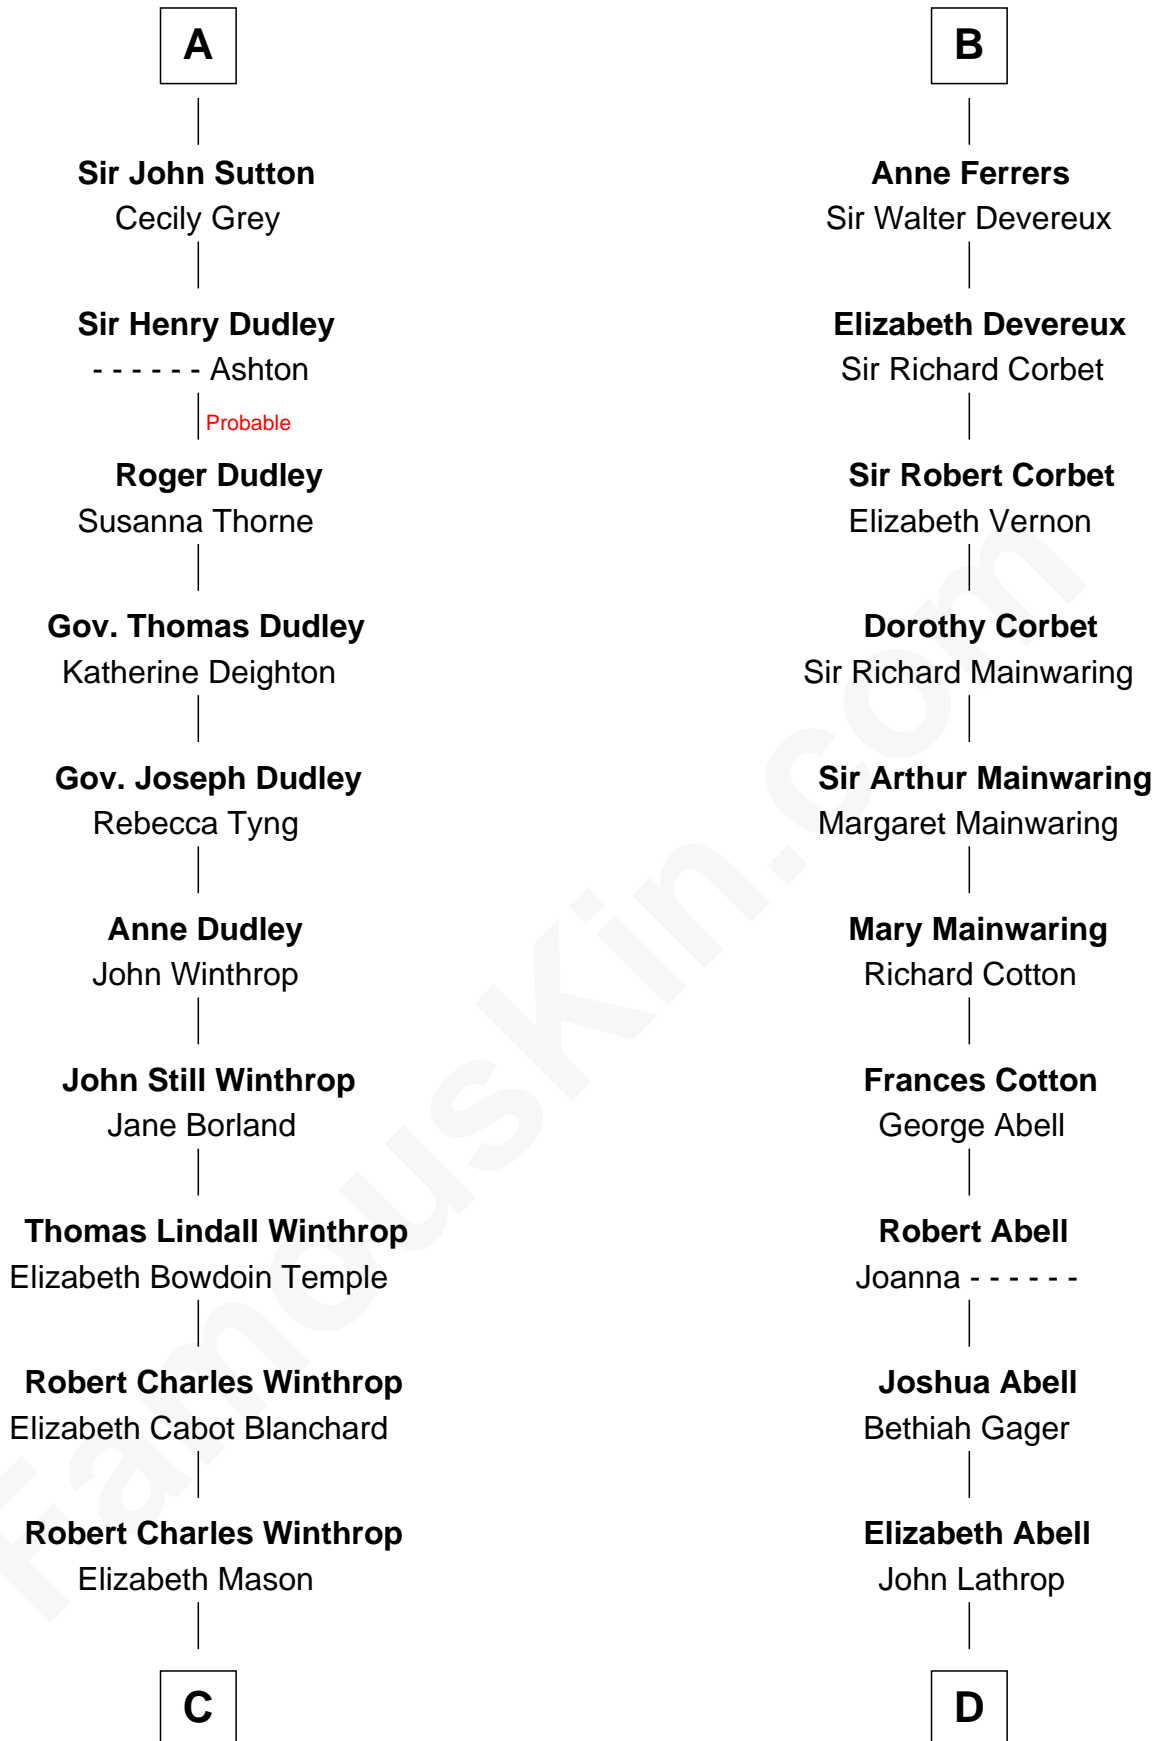

FamousKin.com Relationship Chart of

John Kerry

68th U.S. Secretary of State

19th cousin 1 time removed of

C. W. Post

Founder of Post Cereals

Sir James de Audley

Ela Longespee

Margaret Despencer

Sir Edmund Ferrers

Ellen Roche

Sir William Ferrers

Elizabeth Belknap

B

C

Margaret Tyndal Winthrop

James Grant Forbes

Rosemary Isabel Forbes

Richard John Kerry

John Kerry

68th U.S. Secretary of State

D

Azel Lathrop

Elizabeth Hyde