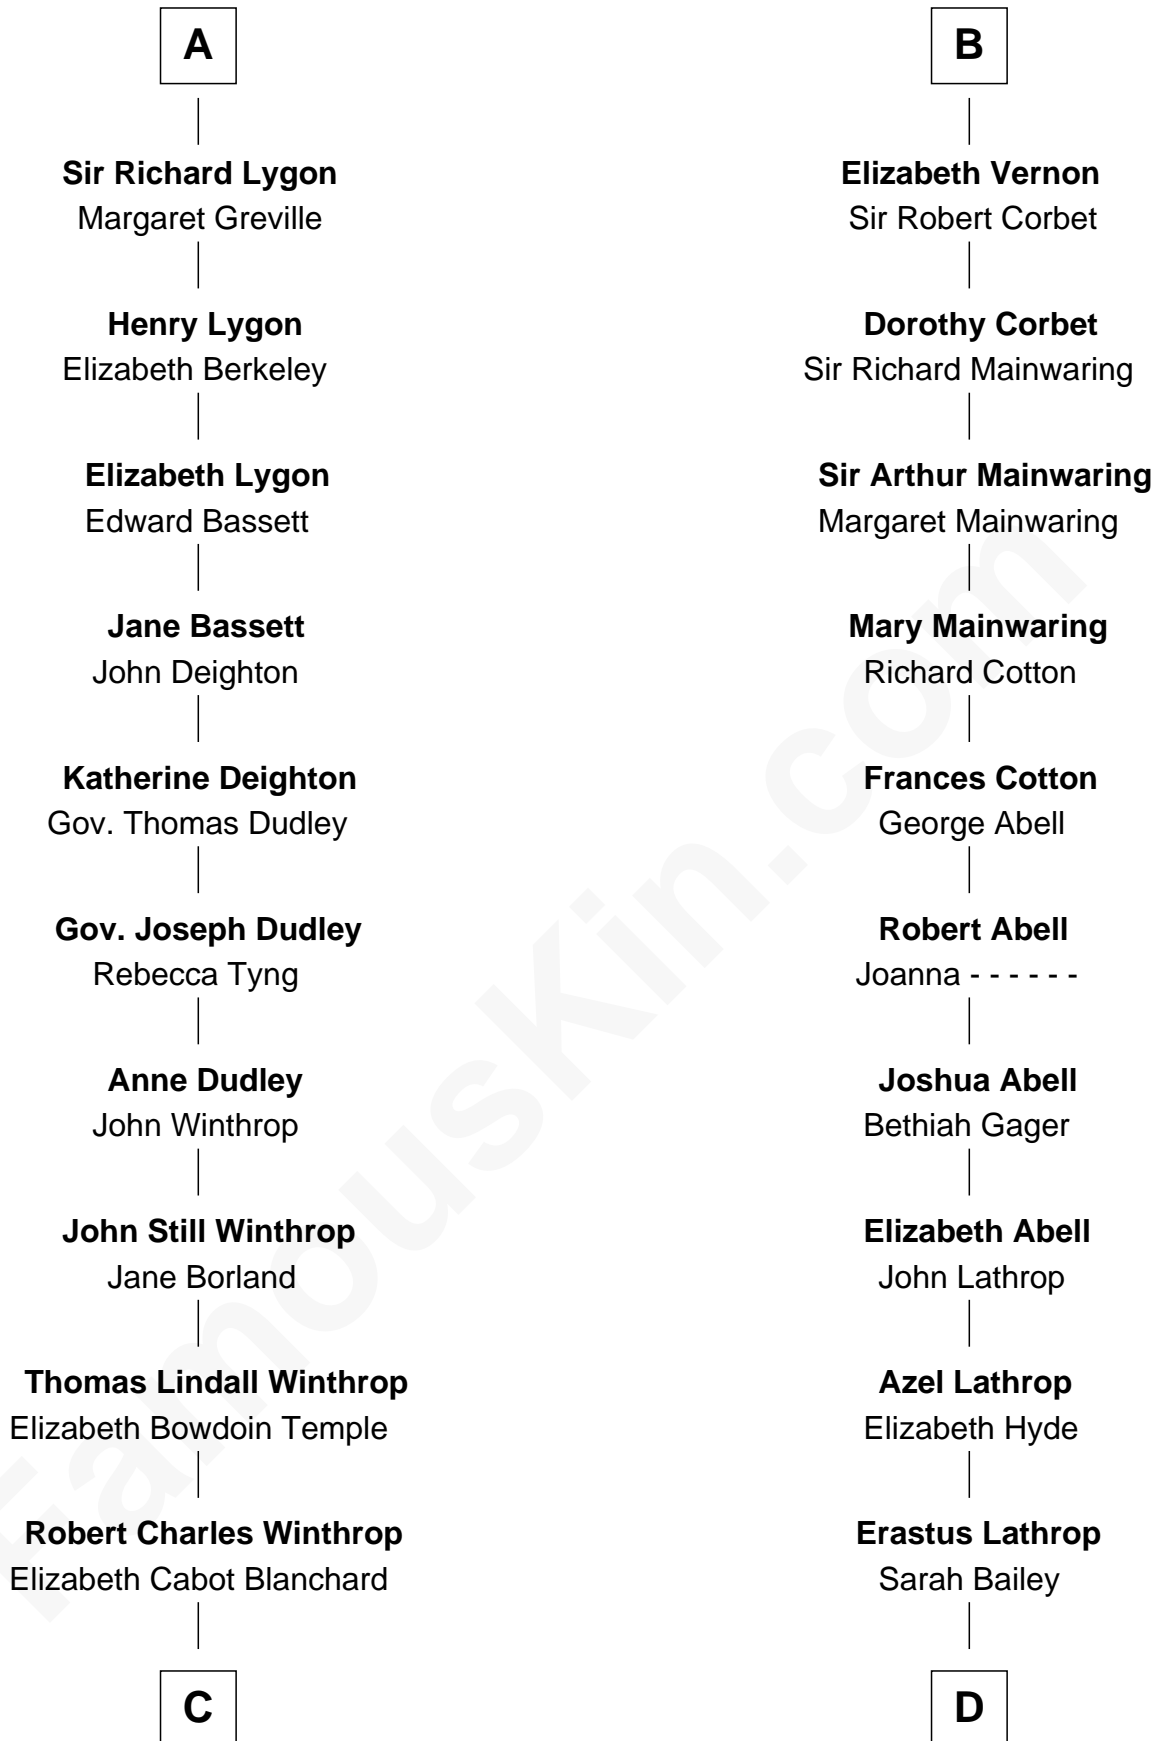

FamousKin.com Relationship Chart of

John Kerry

68th U.S. Secretary of State

18th cousin 2 times removed of

C. W. Post

Founder of Post Cereals

Sir William de Beauchamp

Isabel Mauduit

Sir Walter de Beauchamp

Alice de Tony

Giles de Beauchamp

Catherine de Bures

John de Beauchamp

Elizabeth - - - - -

Sir William de Beauchamp

Catherine de Ufflete

Maud FitzJohn

Guy de Beauchamp

Alice de Toeni

Sir Thomas de Beauchamp

Katherine de Mortimer

Sir William Beauchamp

Joan Fitzalan

Joan Beauchamp

James Butler

Elizabeth Butler

John Talbot

Ann Talbot

Sir Henry Vernon

B

FamousKin.com