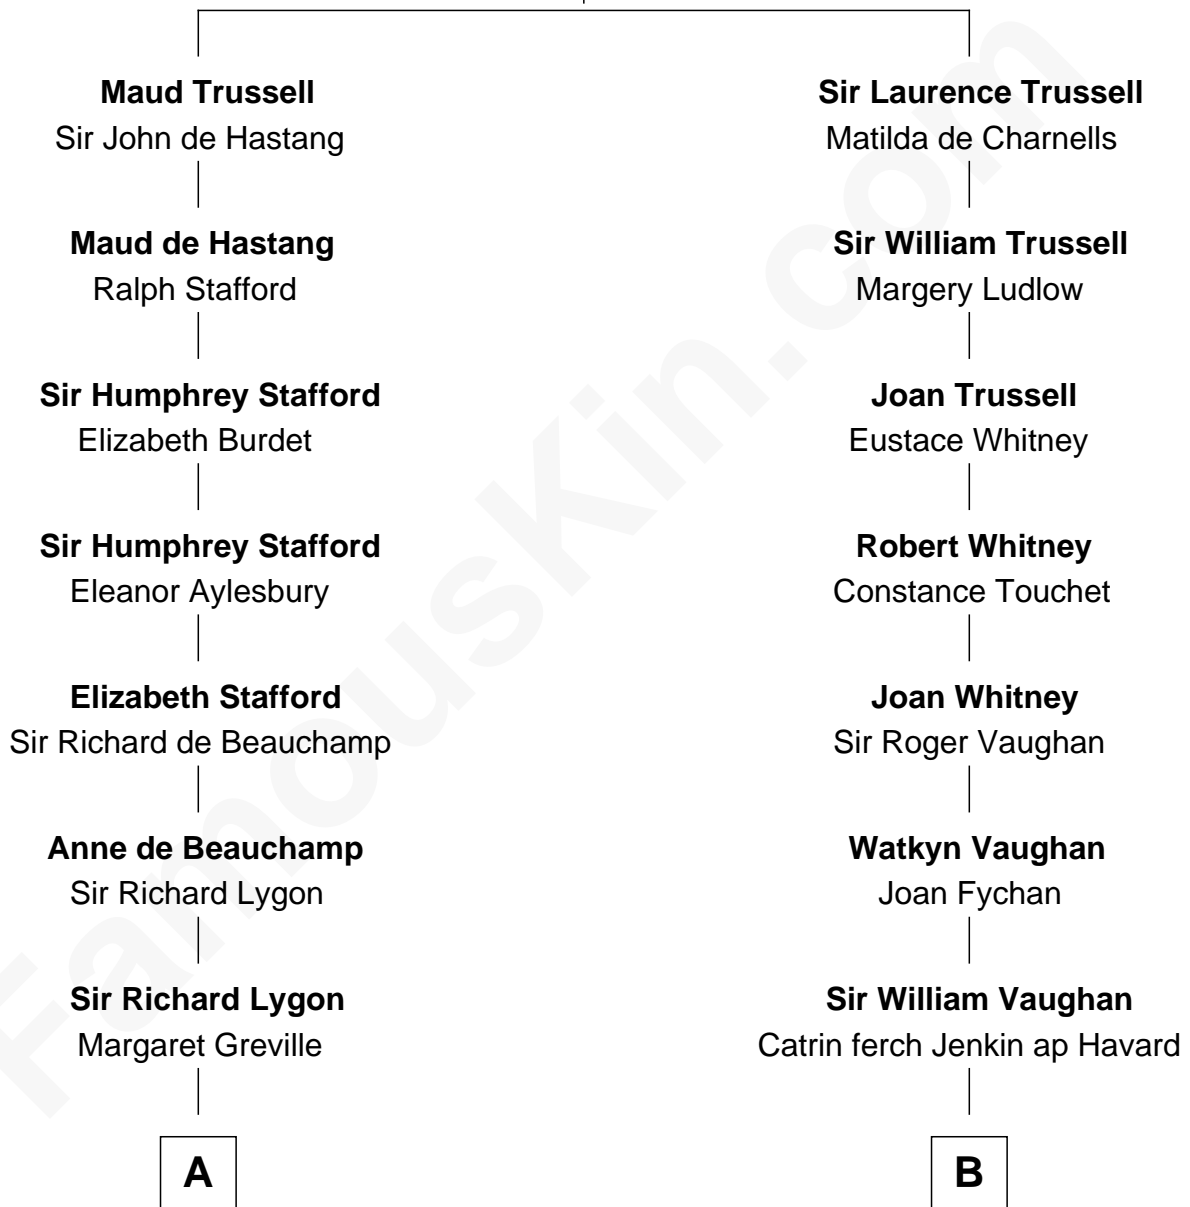

FamousKin.com Relationship Chart of

John Kerry

68th U.S. Secretary of State

19th cousin 2 times removed of

Sally Ride

1st American Woman in Space

Sir Warin Trussell
Maud de St. Philibert

C

Margaret Tyndal Winthrop

James Grant Forbes

Rosemary Isabel Forbes

Richard John Kerry

John Kerry

68th U.S. Secretary of State

D

William Cubberly Richardson