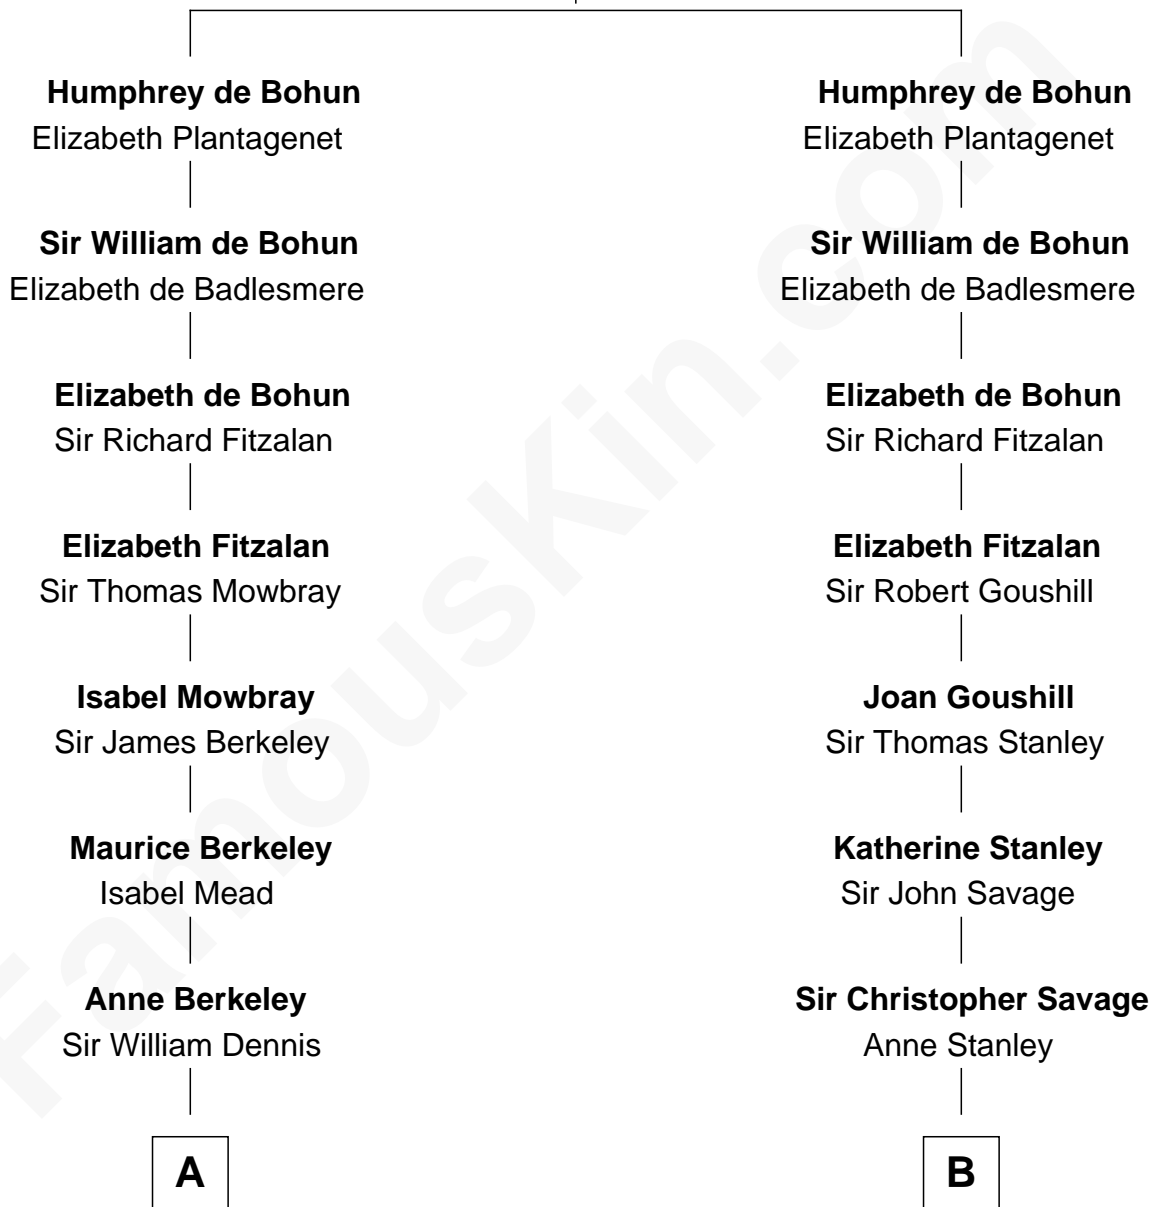

## Relationship Chart of

### John Kerry

68th U.S. Secretary of State

20th cousin 1 time removed of

**Adlai Stevenson III**  
U.S. Senator from Illinois

**Humphrey de Bohun**  
Maud de Fiennes

**C**

**Robert Charles Winthrop**

Elizabeth Mason

**Margaret Tyndal Winthrop**

James Grant Forbes

**Rosemary Isabel Forbes**

Richard John Kerry

**John Kerry**

*68th U.S. Secretary of State*

**D**

**Mary Peachy Frye**