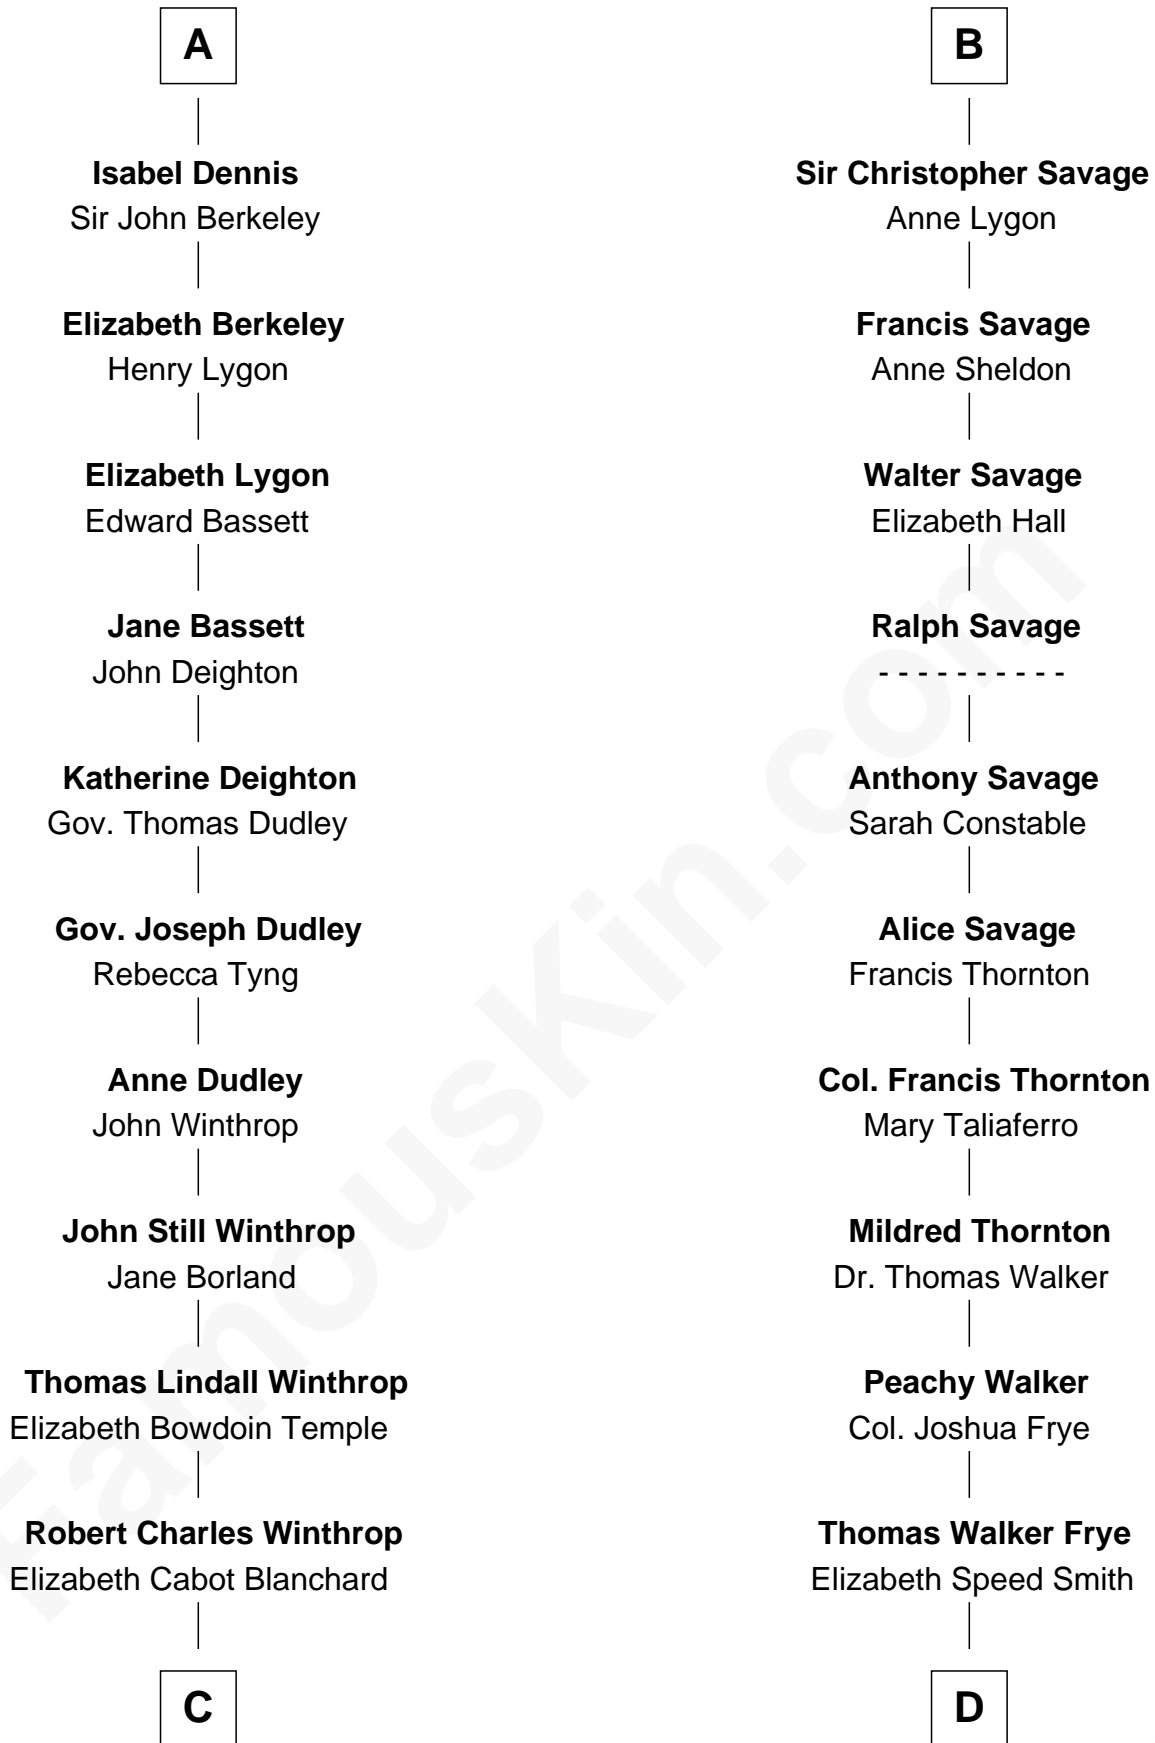

## Relationship Chart of

### John Kerry

68th U.S. Secretary of State

20th cousin 1 time removed of

**Adlai Stevenson III**  
U.S. Senator from Illinois

**Humphrey de Bohun**  
Maud de Fiennes

**C**

**Robert Charles Winthrop**

Elizabeth Mason

**Margaret Tyndal Winthrop**

James Grant Forbes

**Rosemary Isabel Forbes**

Richard John Kerry

**John Kerry**

*68th U.S. Secretary of State*

**D**

**Mary Peachy Frye**