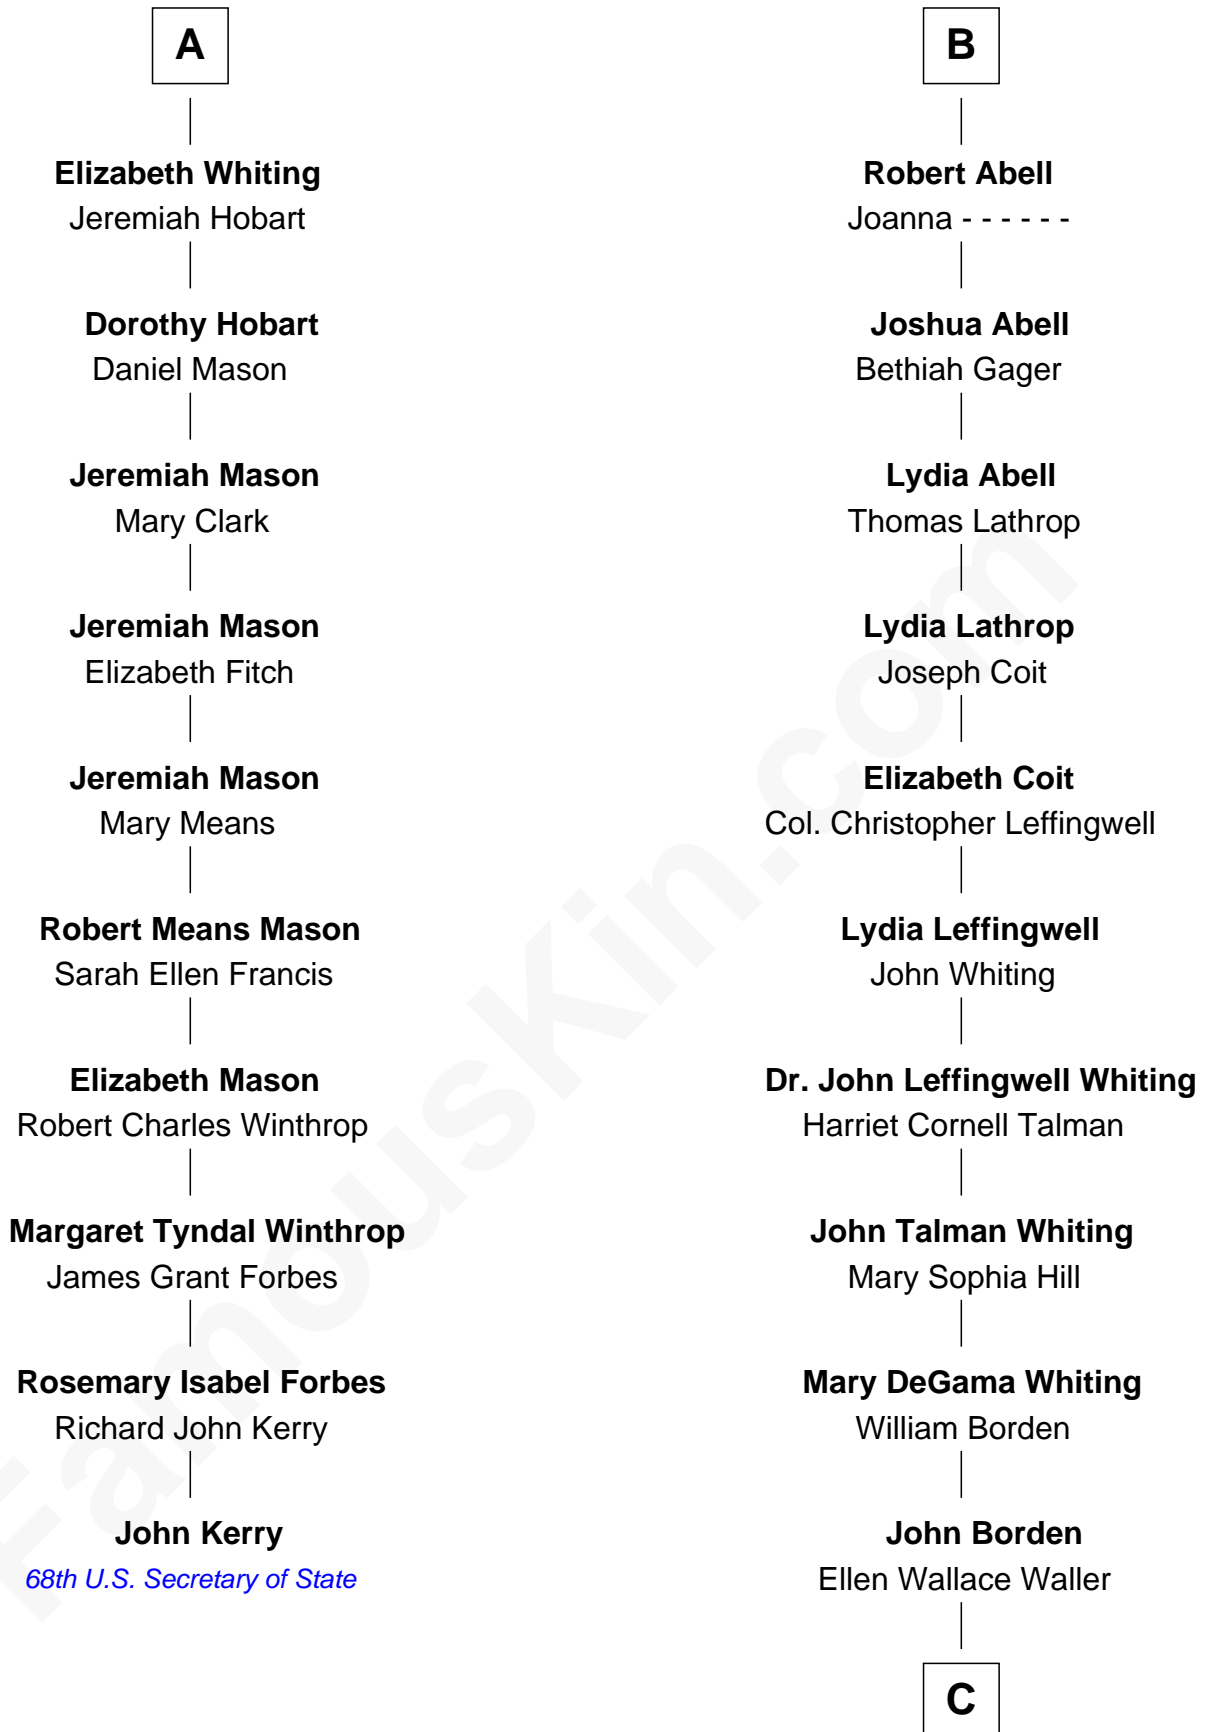

FamousKin.com

Relationship Chart of

John Kerry

68th U.S. Secretary of State

16th cousin 2 times removed of

Adlai Stevenson III
U.S. Senator from Illinois

Sir Robert Corbet

Margaret - - - - -

C

Ellen Borden
Adlai Ewing Stevenson

Adlai Stevenson III
U.S. Senator from Illinois

FamousKin.com