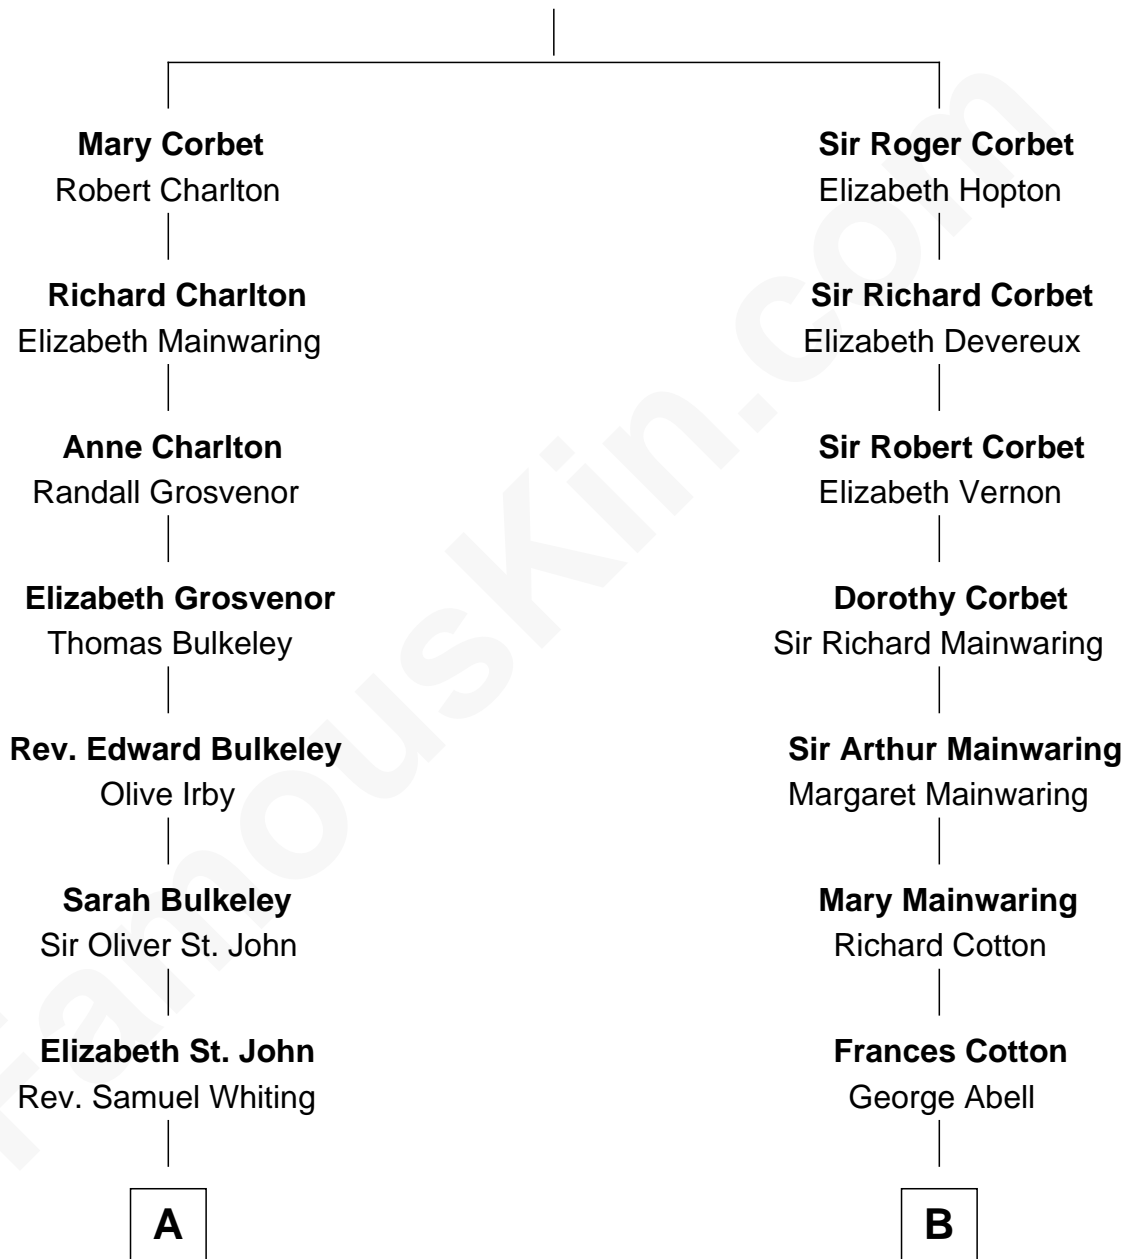

FamousKin.com

Relationship Chart of

John Kerry

68th U.S. Secretary of State

16th cousin 2 times removed of

Adlai Stevenson III
U.S. Senator from Illinois

Sir Robert Corbet

Margaret - - - - -

C

Ellen Borden
Adlai Ewing Stevenson

Adlai Stevenson III
U.S. Senator from Illinois

FamousKin.com