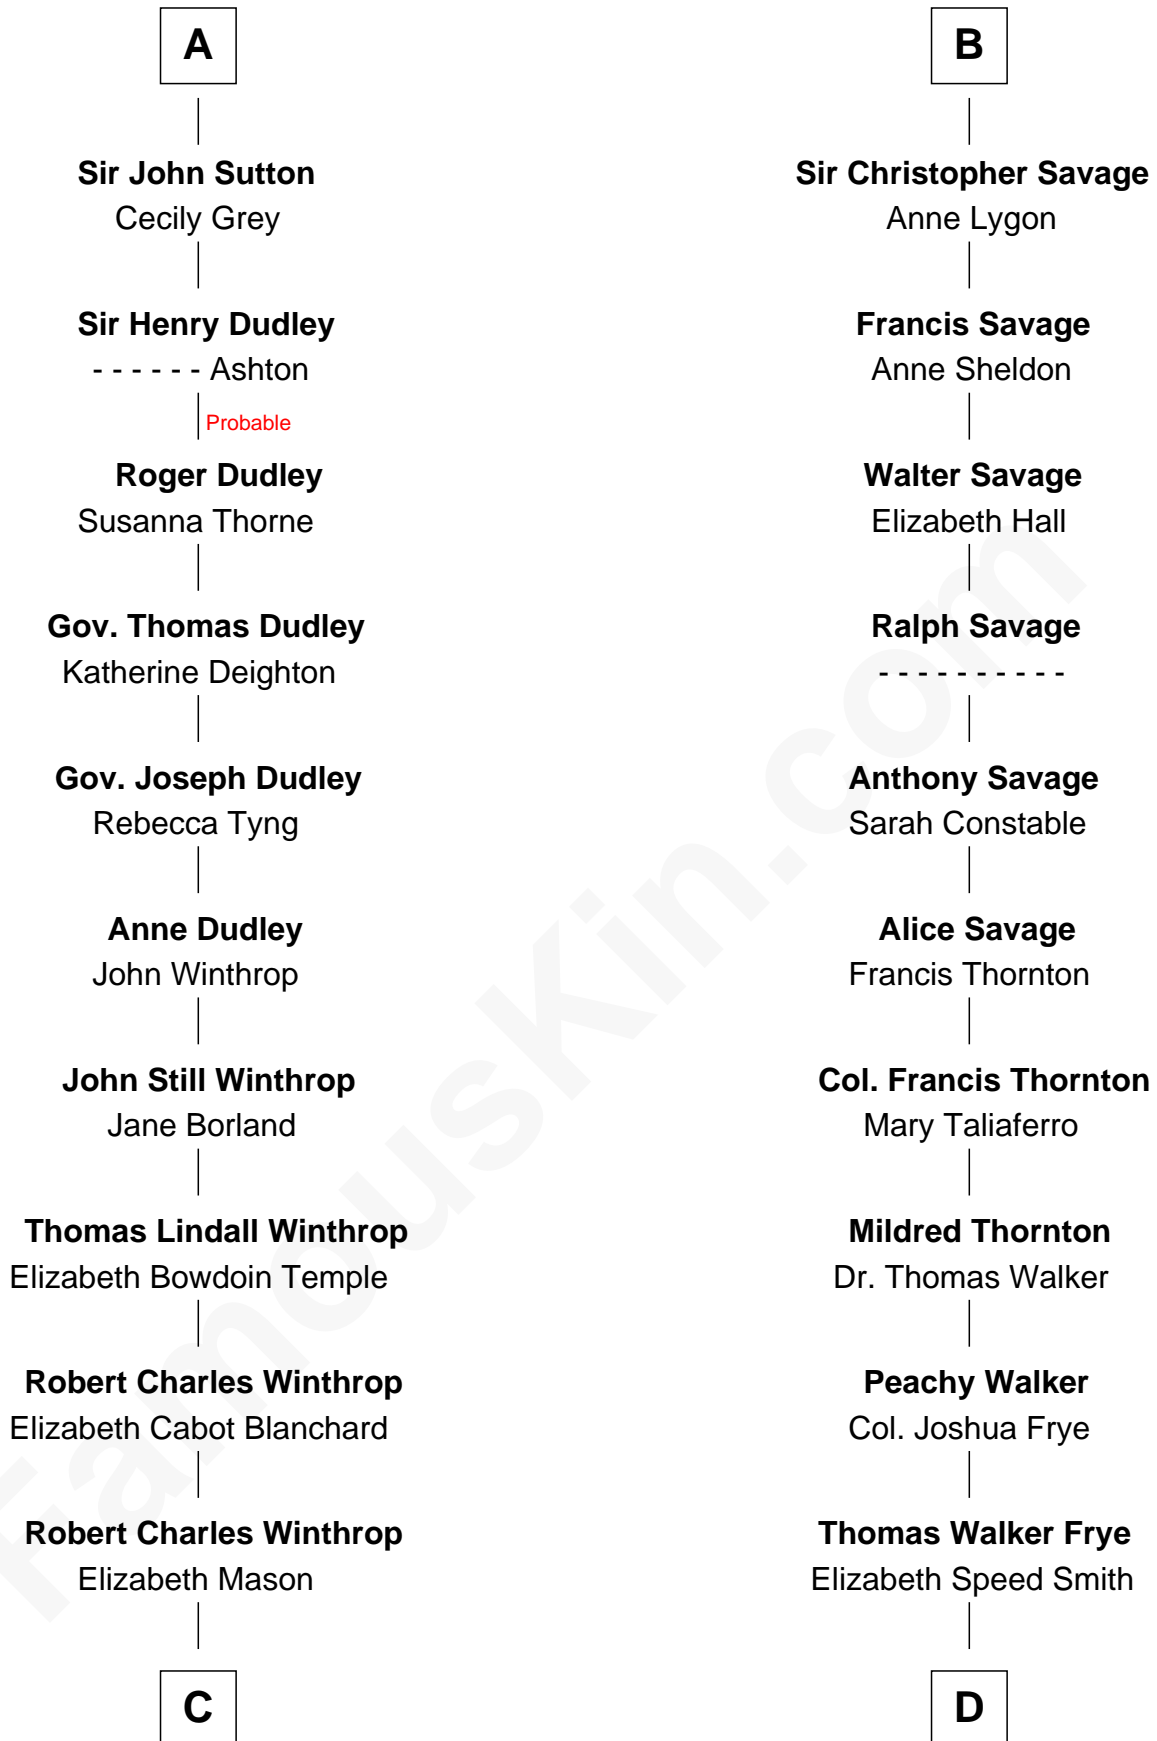

FamousKin.com

Relationship Chart of

John Kerry

68th U.S. Secretary of State

19th cousin 2 times removed of

Adlai Stevenson III

U.S. Senator from Illinois

C

Margaret Tyndal Winthrop

James Grant Forbes

Rosemary Isabel Forbes

Richard John Kerry

John Kerry

68th U.S. Secretary of State

D

Mary Peachy Frye

U.S. Senator from Illinois

FamousKin.com