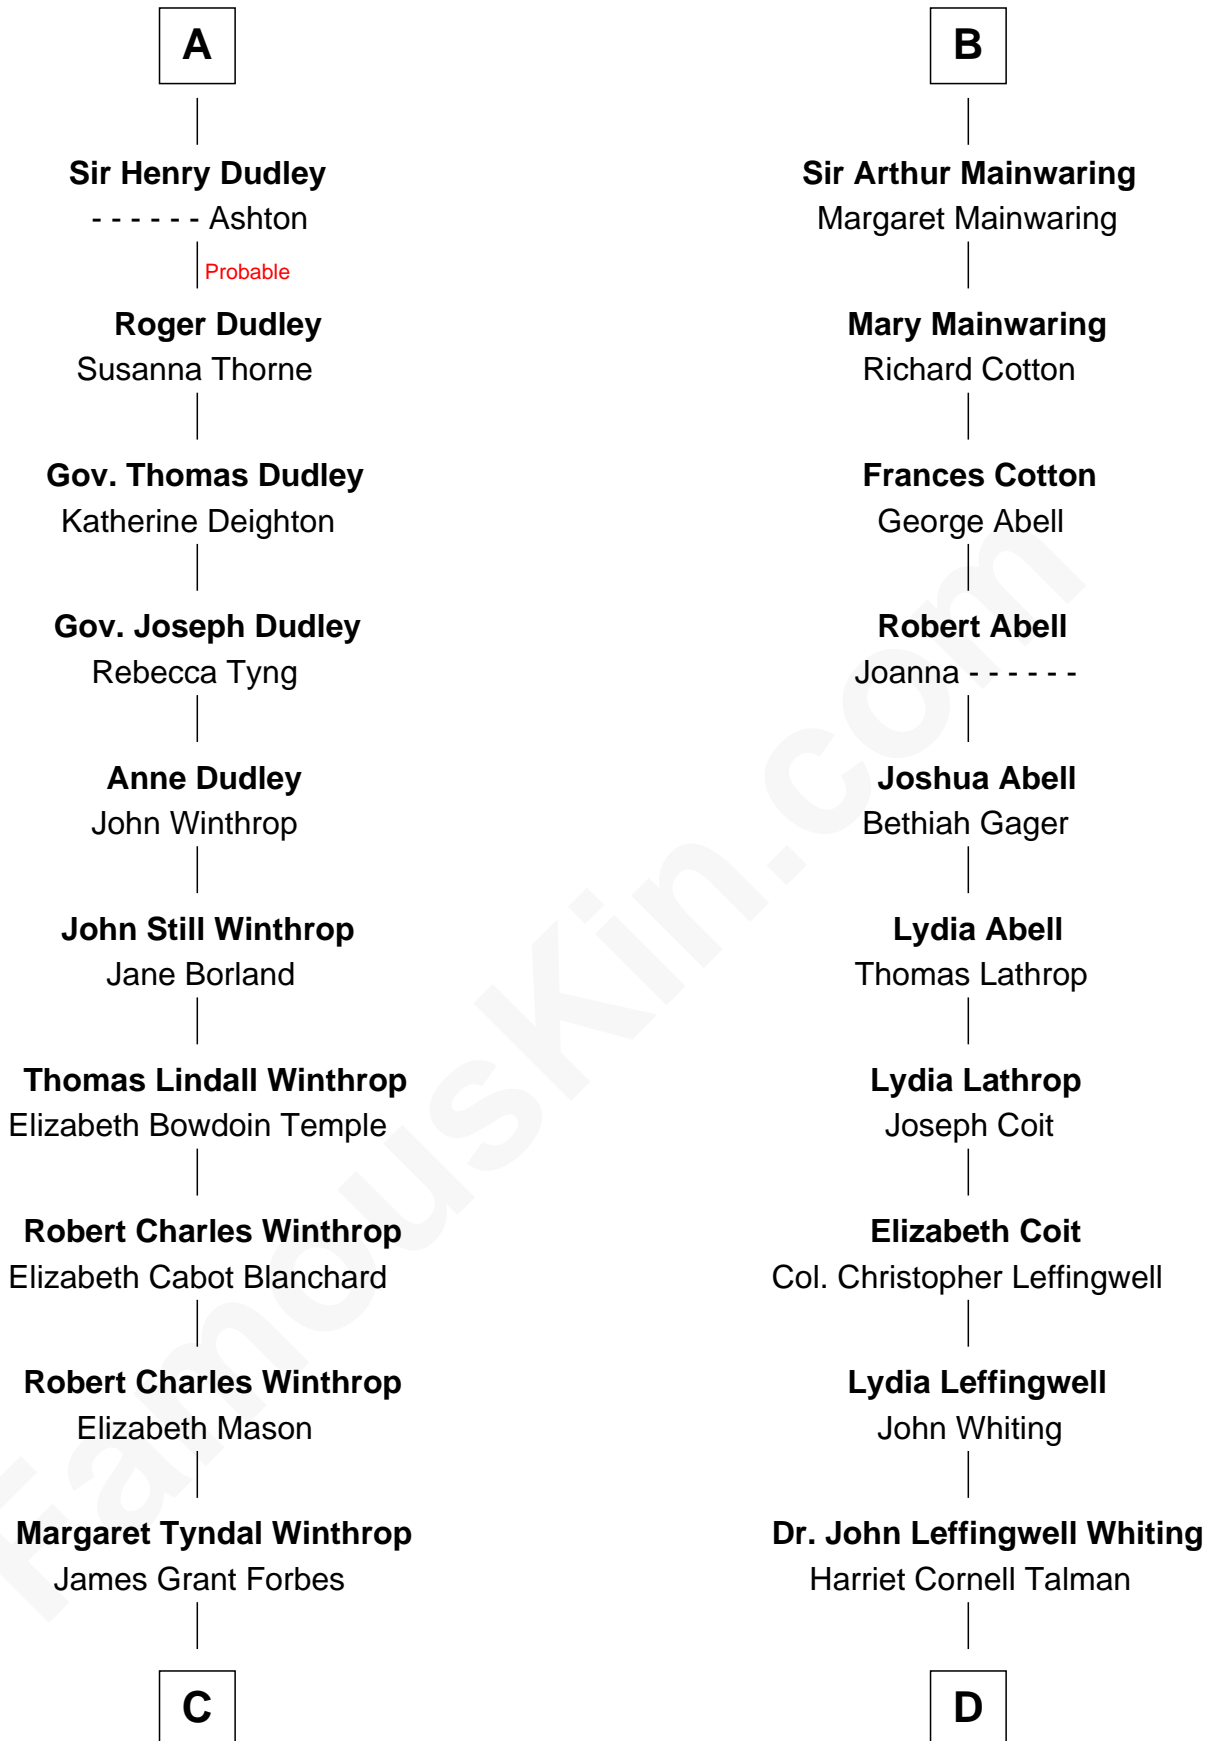

FamousKin.com

Relationship Chart of

John Kerry

68th U.S. Secretary of State

18th cousin 3 times removed of

Adlai Stevenson III

U.S. Senator from Illinois

C

Rosemary Isabel Forbes

Richard John Kerry

John Kerry

68th U.S. Secretary of State

D

John Talman Whiting

Mary Sophia Hill

Mary DeGama Whiting