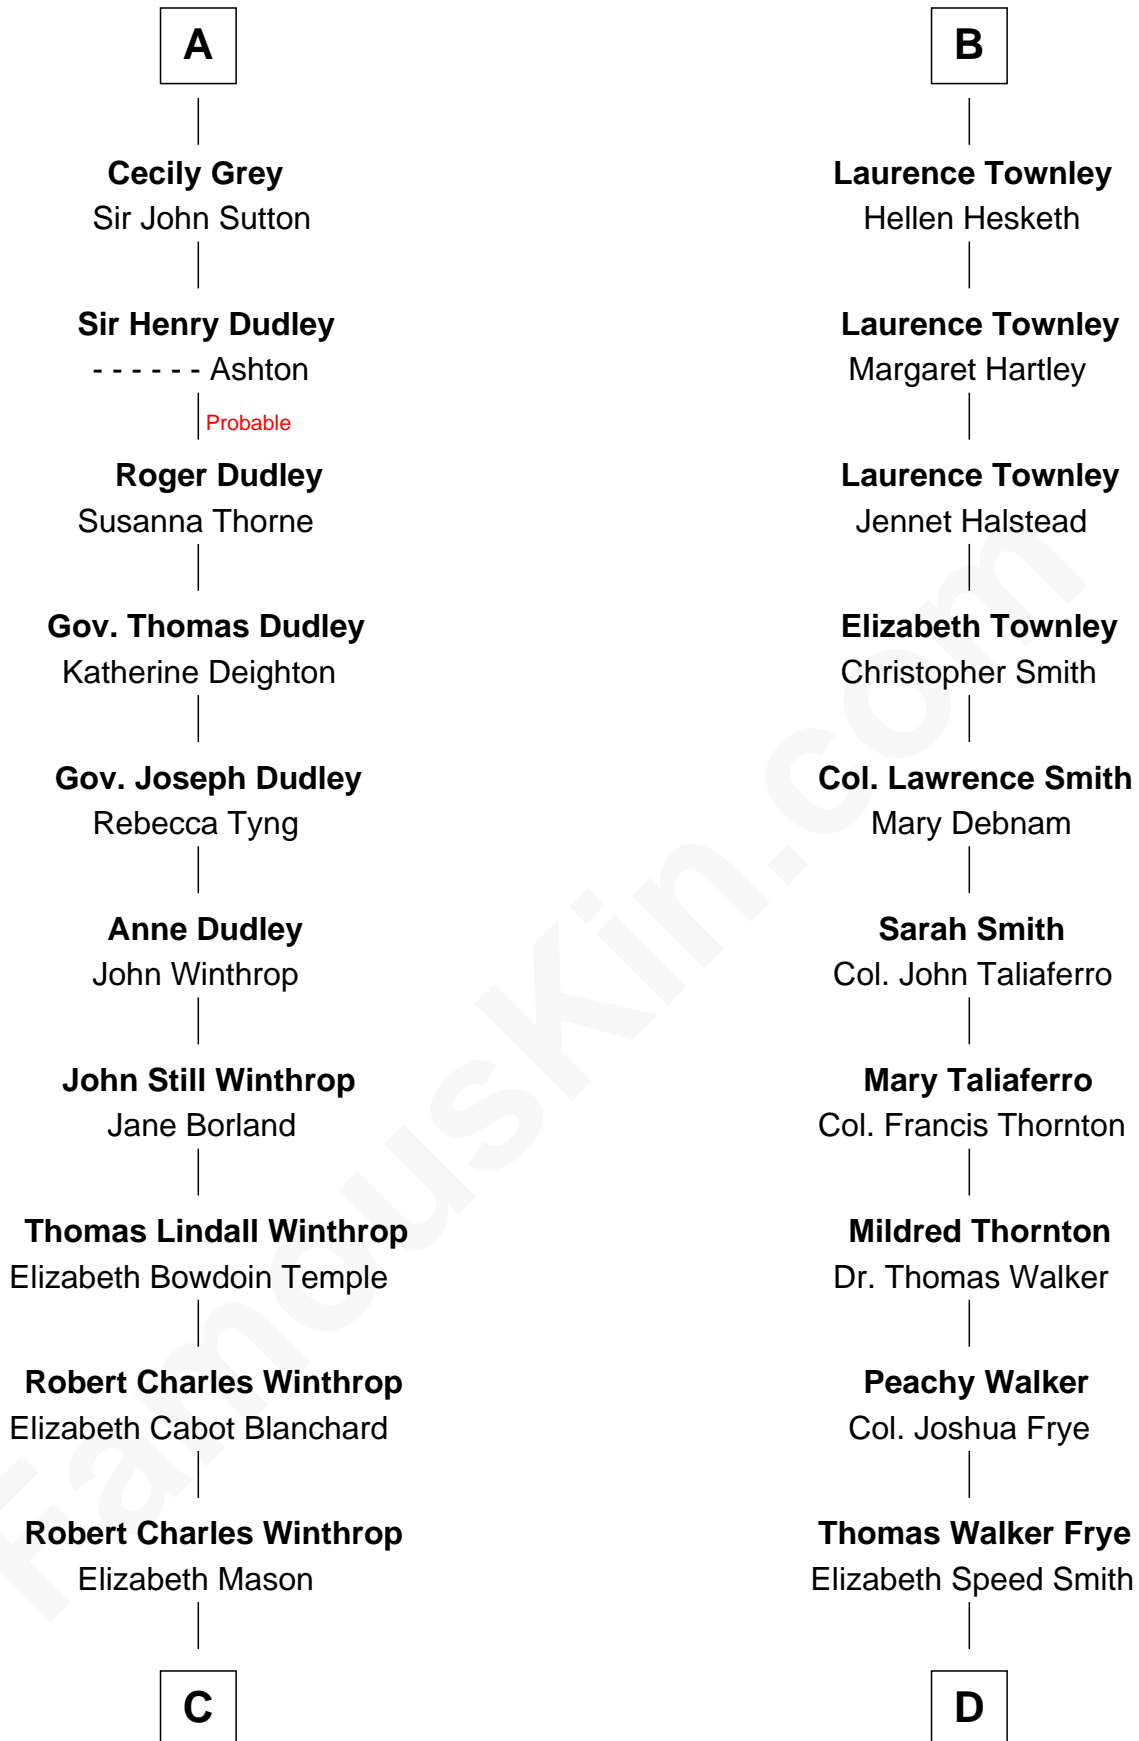

FamousKin.com

Relationship Chart of

John Kerry

68th U.S. Secretary of State

19th cousin 2 times removed of

Adlai Stevenson III

U.S. Senator from Illinois

C

Margaret Tyndal Winthrop

James Grant Forbes

Rosemary Isabel Forbes

Richard John Kerry

John Kerry

68th U.S. Secretary of State

D

Mary Peachy Frye