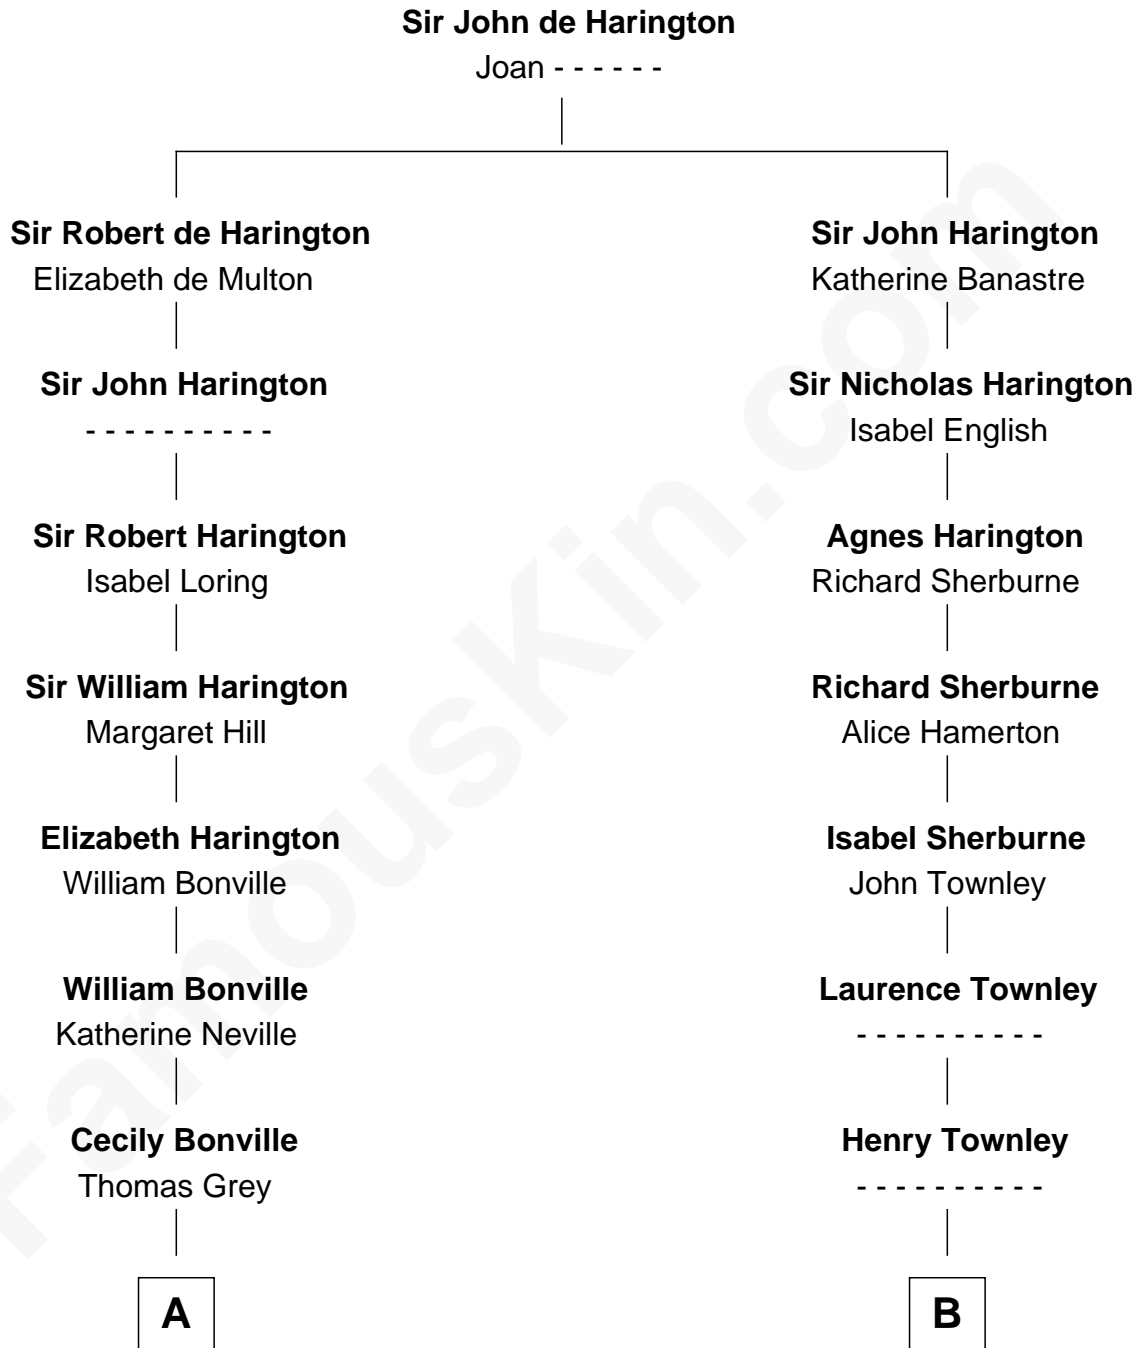

FamousKin.com

Relationship Chart of

John Kerry

68th U.S. Secretary of State

19th cousin 2 times removed of

Adlai Stevenson III

U.S. Senator from Illinois

C

Margaret Tyndal Winthrop

James Grant Forbes

Rosemary Isabel Forbes

Richard John Kerry

John Kerry

68th U.S. Secretary of State

D

Mary Peachy Frye