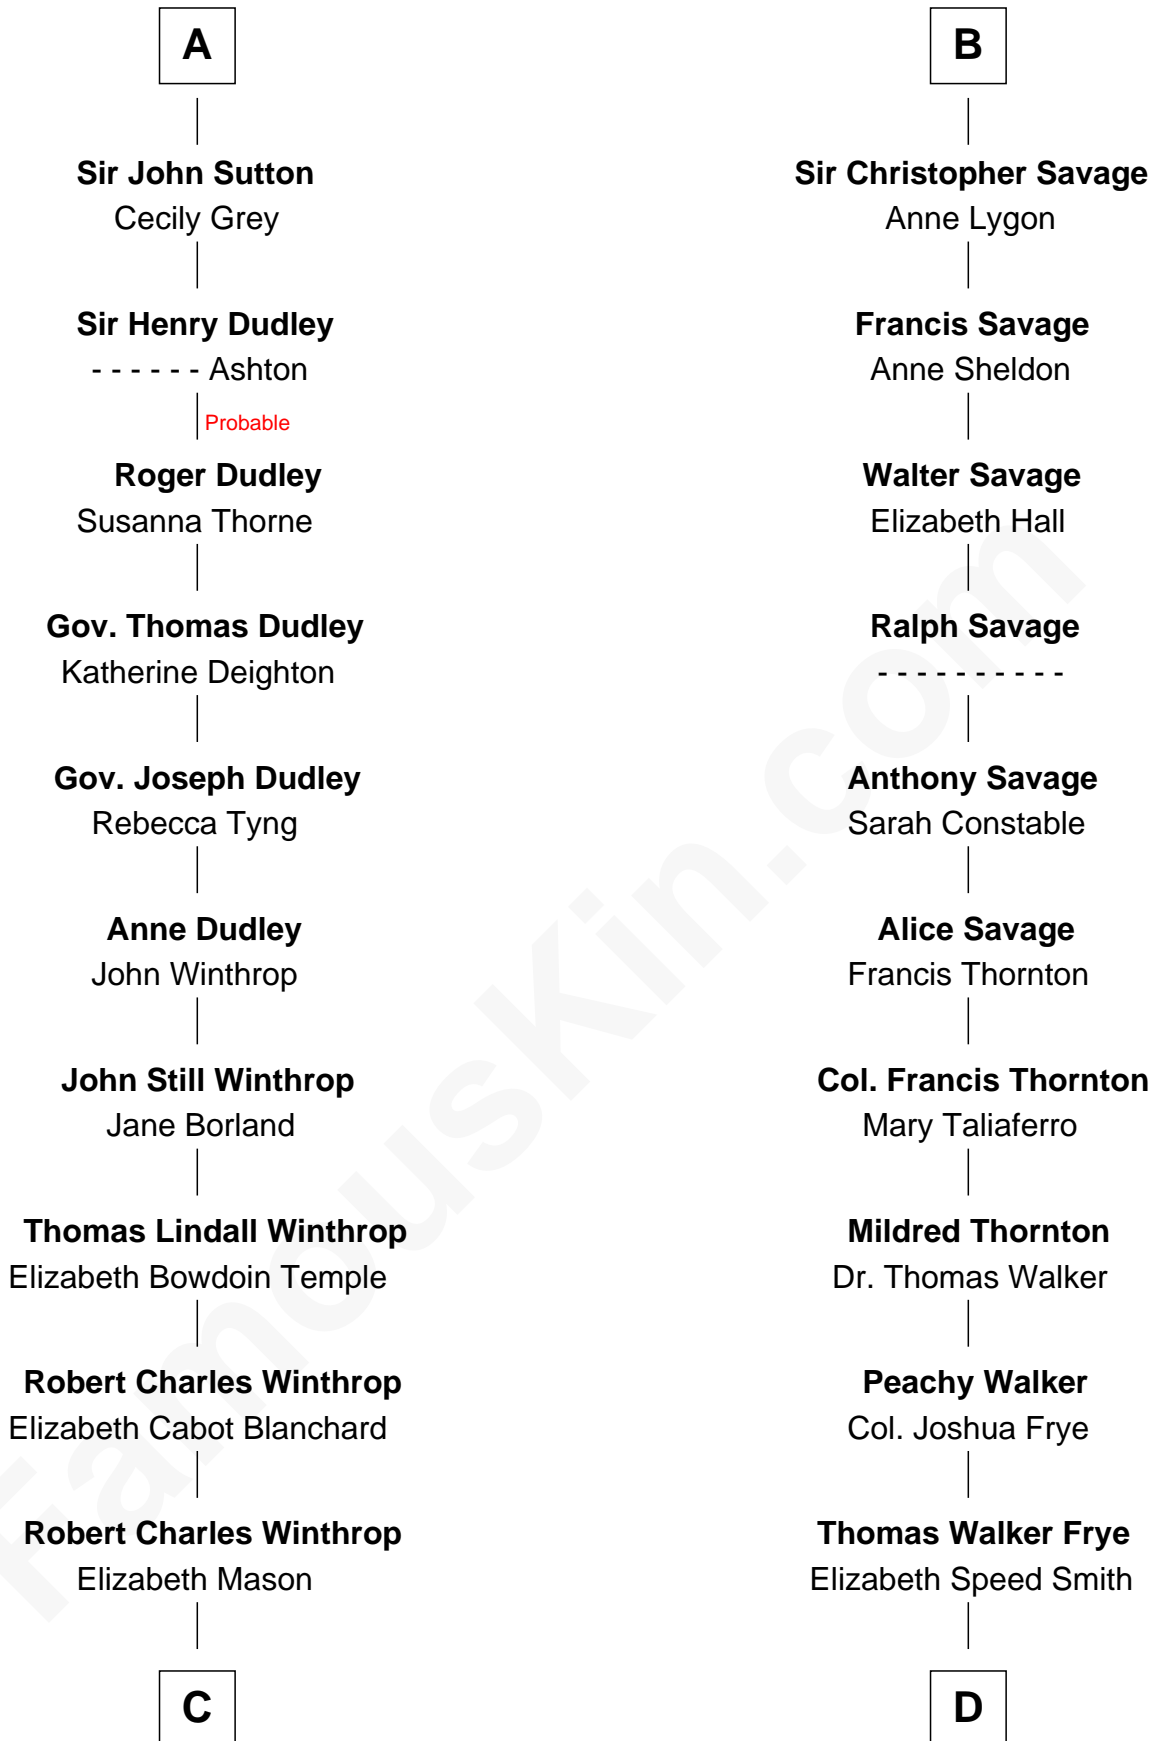

FamousKin.com

Relationship Chart of

John Kerry

68th U.S. Secretary of State

19th cousin 2 times removed of

Adlai Stevenson III

U.S. Senator from Illinois

C

Margaret Tyndal Winthrop

James Grant Forbes

Rosemary Isabel Forbes

Richard John Kerry

John Kerry

68th U.S. Secretary of State

D

Mary Peachy Frye

U.S. Senator from Illinois

FamousKin.com