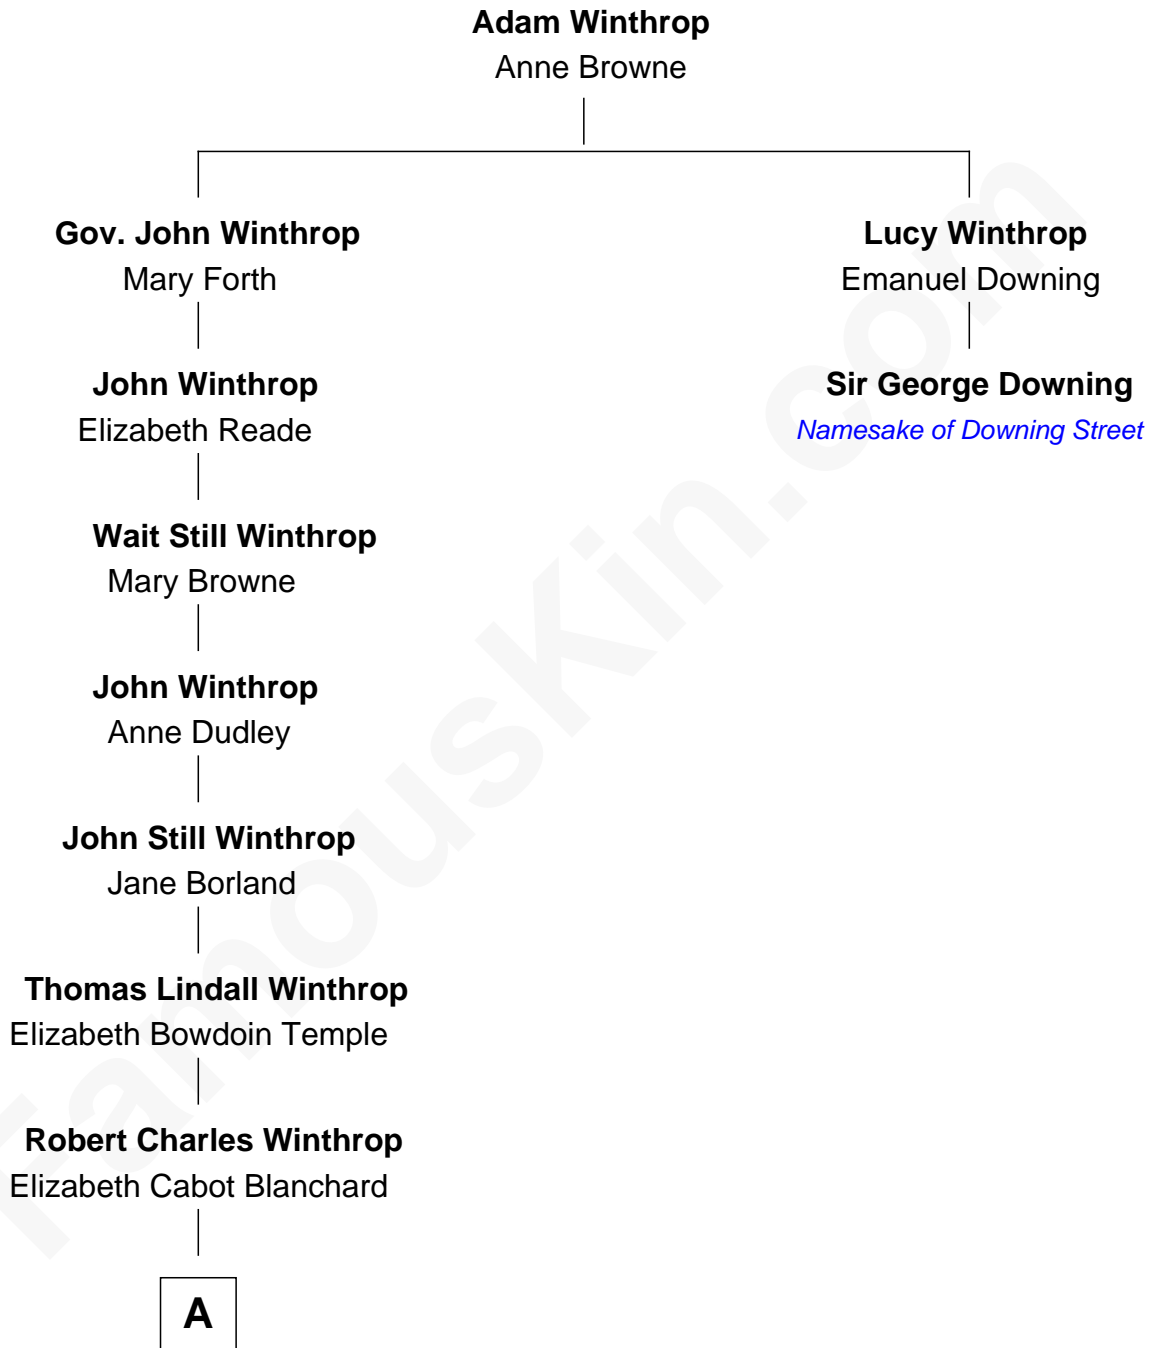

FamousKin.com Relationship Chart of

John Kerry

68th U.S. Secretary of State

1st cousin 9 times removed of

Sir George Downing

Namesake of Downing Street in London

A

Robert Charles Winthrop

Elizabeth Mason

Margaret Tyndal Winthrop

James Grant Forbes

Rosemary Isabel Forbes

Richard John Kerry

John Kerry

68th U.S. Secretary of State

FamousKin.com