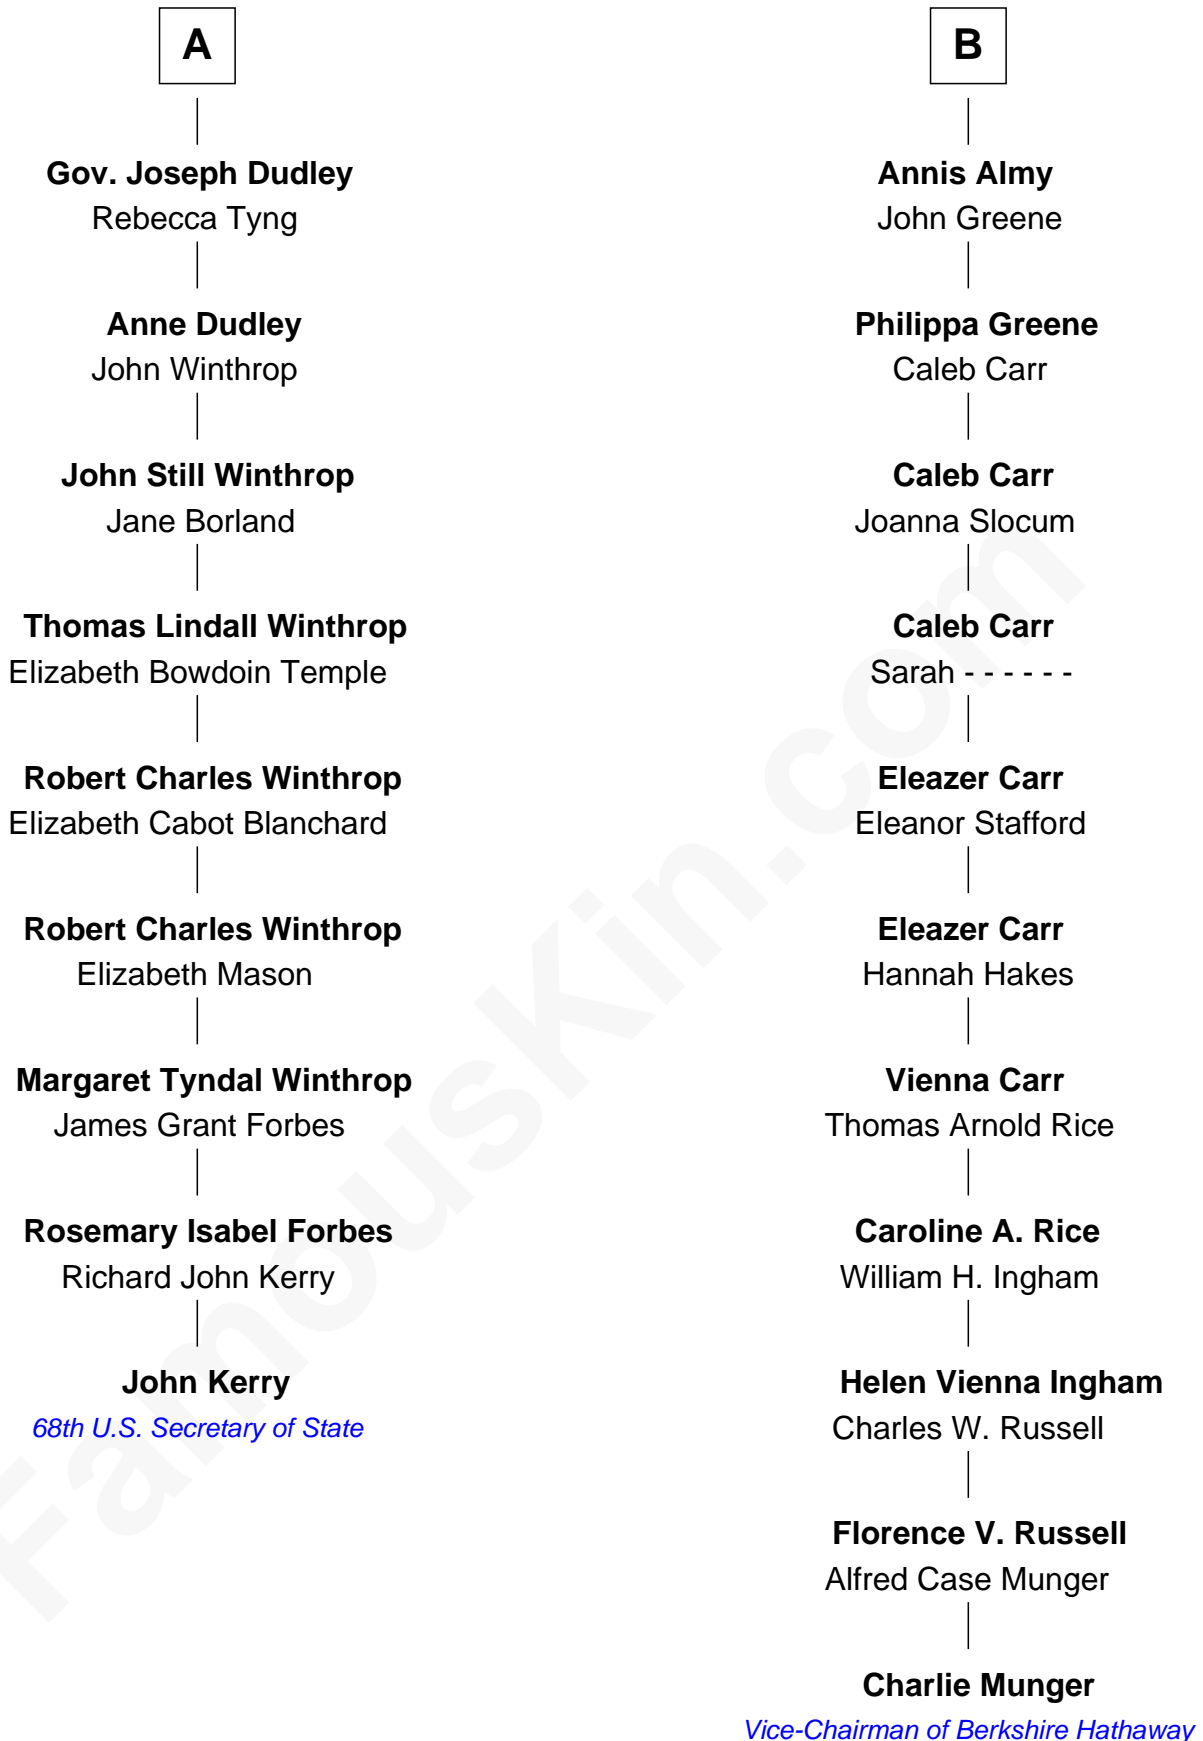

FamousKin.com

Relationship Chart of

John Kerry

68th U.S. Secretary of State

15th cousin 2 times removed of

Charlie Munger

Vice-Chairman of Berkshire Hathaway

Charlie Munger photo by [Nick Webb](#) (CC BY 2.0)