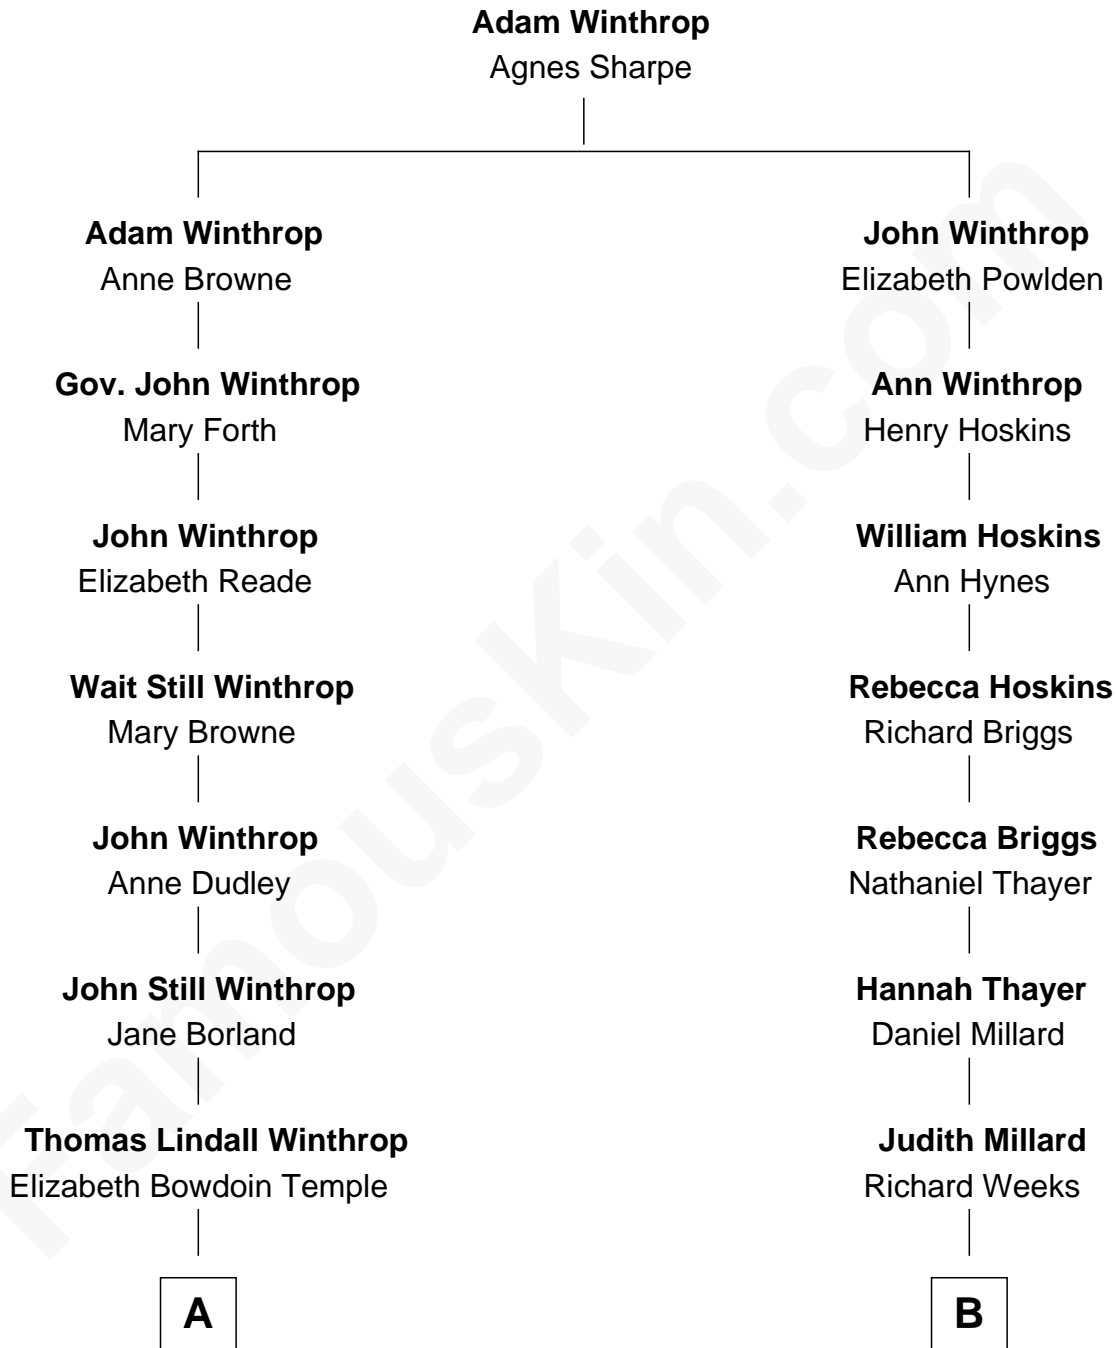

FamousKin.com Relationship Chart of

John Kerry

68th U.S. Secretary of State

11th cousin 1 time removed of

Charlie Munger

Vice-Chairman of Berkshire Hathaway

A

Robert Charles Winthrop
Elizabeth Cabot Blanchard

Robert Charles Winthrop
Elizabeth Mason

Margaret Tyndal Winthrop
James Grant Forbes

Rosemary Isabel Forbes
Richard John Kerry

John Kerry
68th U.S. Secretary of State

B

Joseph Weeks
Mary Peters

Mahala Weeks
Ebenezer Wright Babcock

Ann Maria Babcock
Samuel Montague Case

Carrie A. Case
Thomas Charles Munger

Alfred Case Munger
Florence V. Russell

Charlie Munger
Vice-Chairman of Berkshire Hathaway