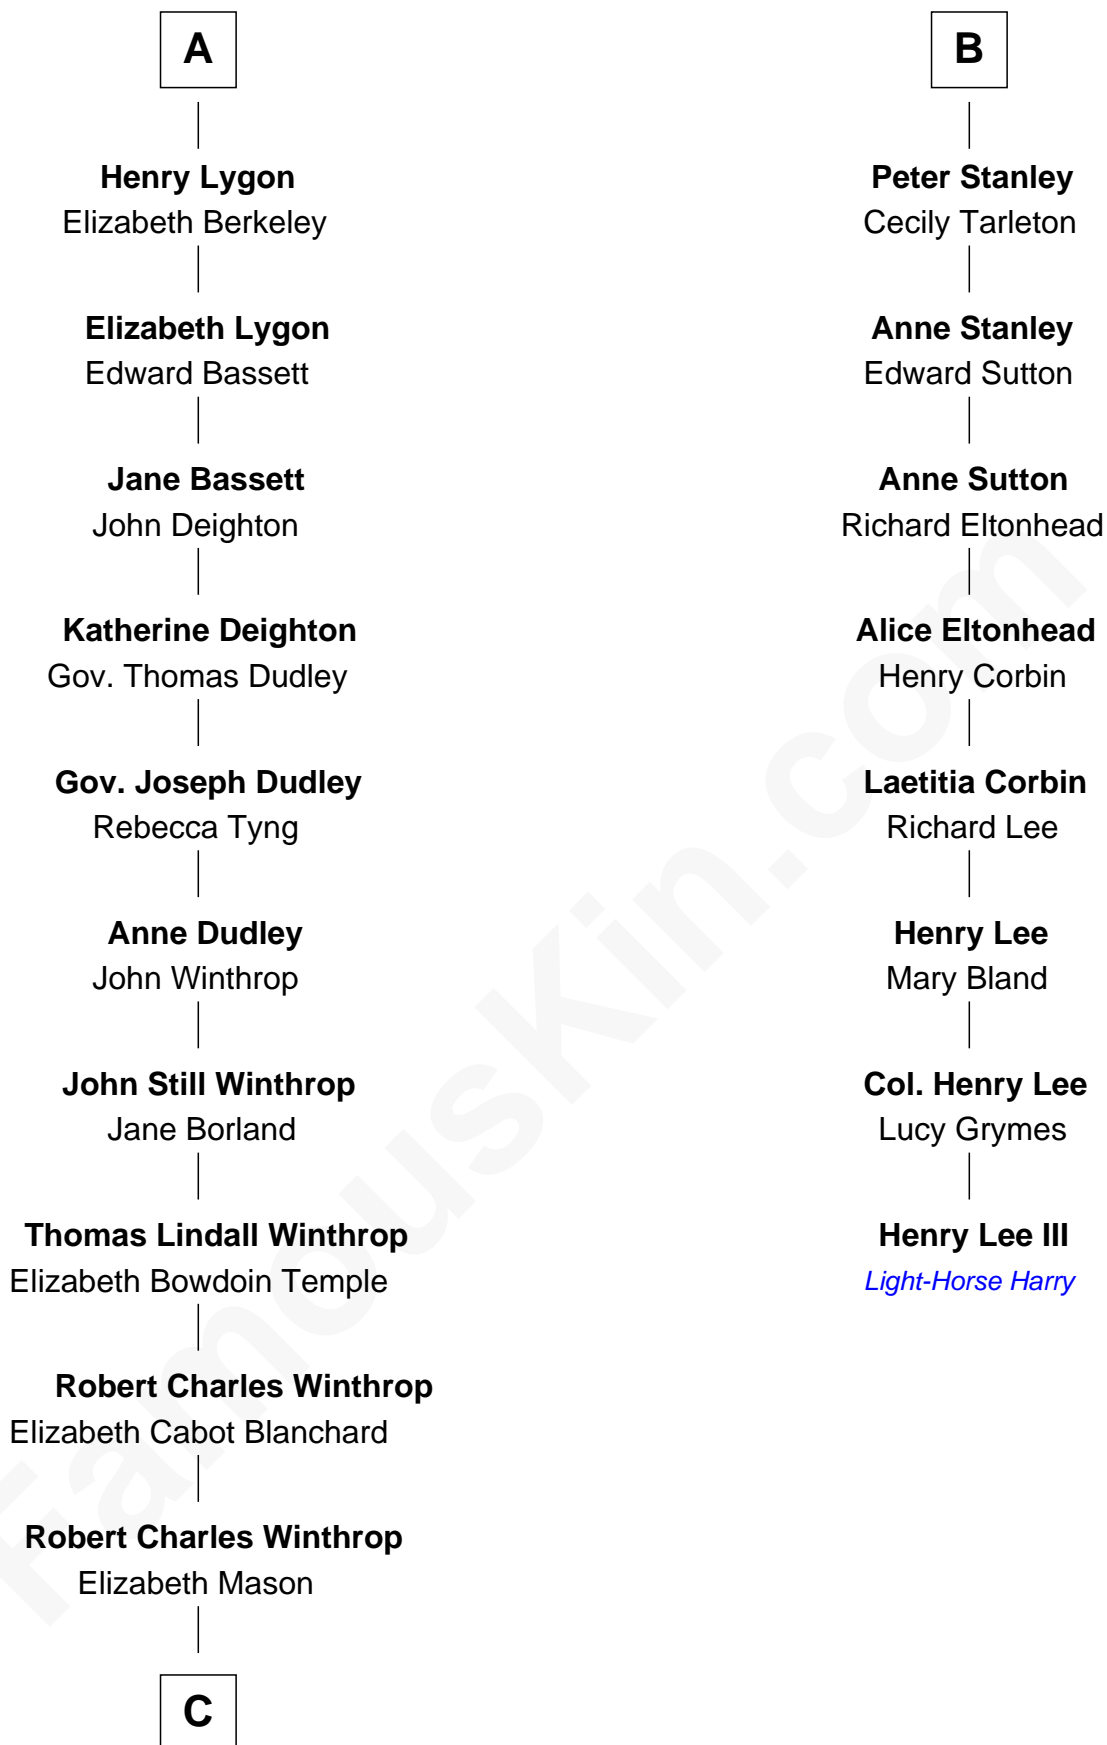

FamousKin.com Relationship Chart of

John Kerry

68th U.S. Secretary of State

14th cousin 5 times removed of

Henry Lee III

9th Governor of Virginia

Katherine de Hastang

Ralph de Stafford

C

—
Margaret Tyndal Winthrop

James Grant Forbes

—
Rosemary Isabel Forbes

Richard John Kerry

—
John Kerry

68th U.S. Secretary of State

FamousKin.com