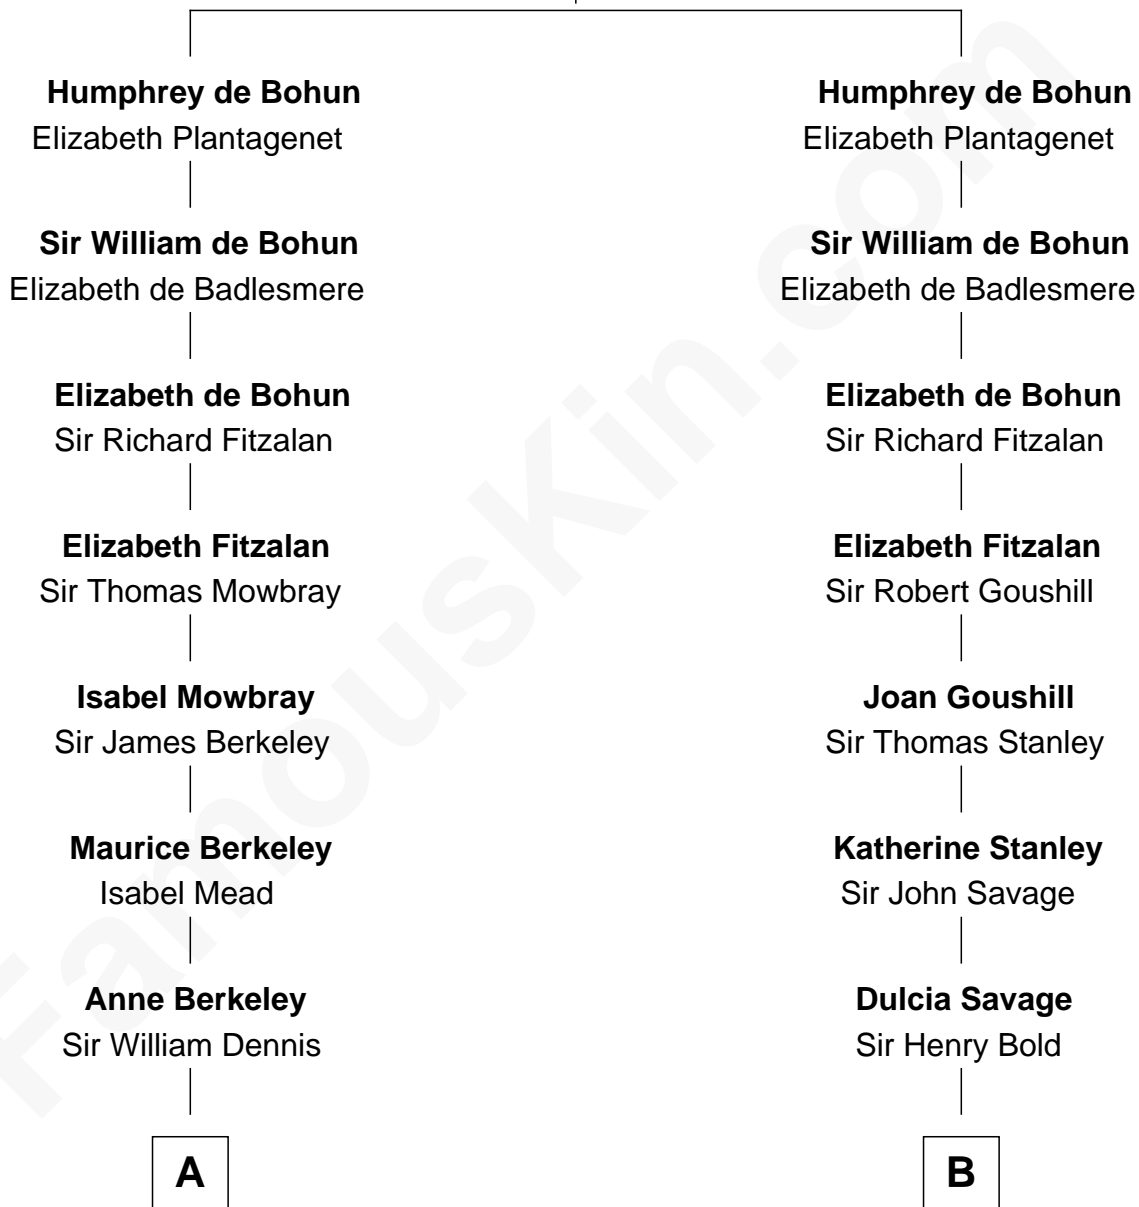

## Relationship Chart of

### John Kerry

68th U.S. Secretary of State

15th cousin 5 times removed of

### Henry Lee III

9th Governor of Virginia

**Humphrey de Bohun**

Maud de Fiennes

**C**

Robert Charles Winthrop

Elizabeth Mason

Margaret Tyndal Winthrop

James Grant Forbes

Rosemary Isabel Forbes

Richard John Kerry

John Kerry

*68th U.S. Secretary of State*

FamousKin.com