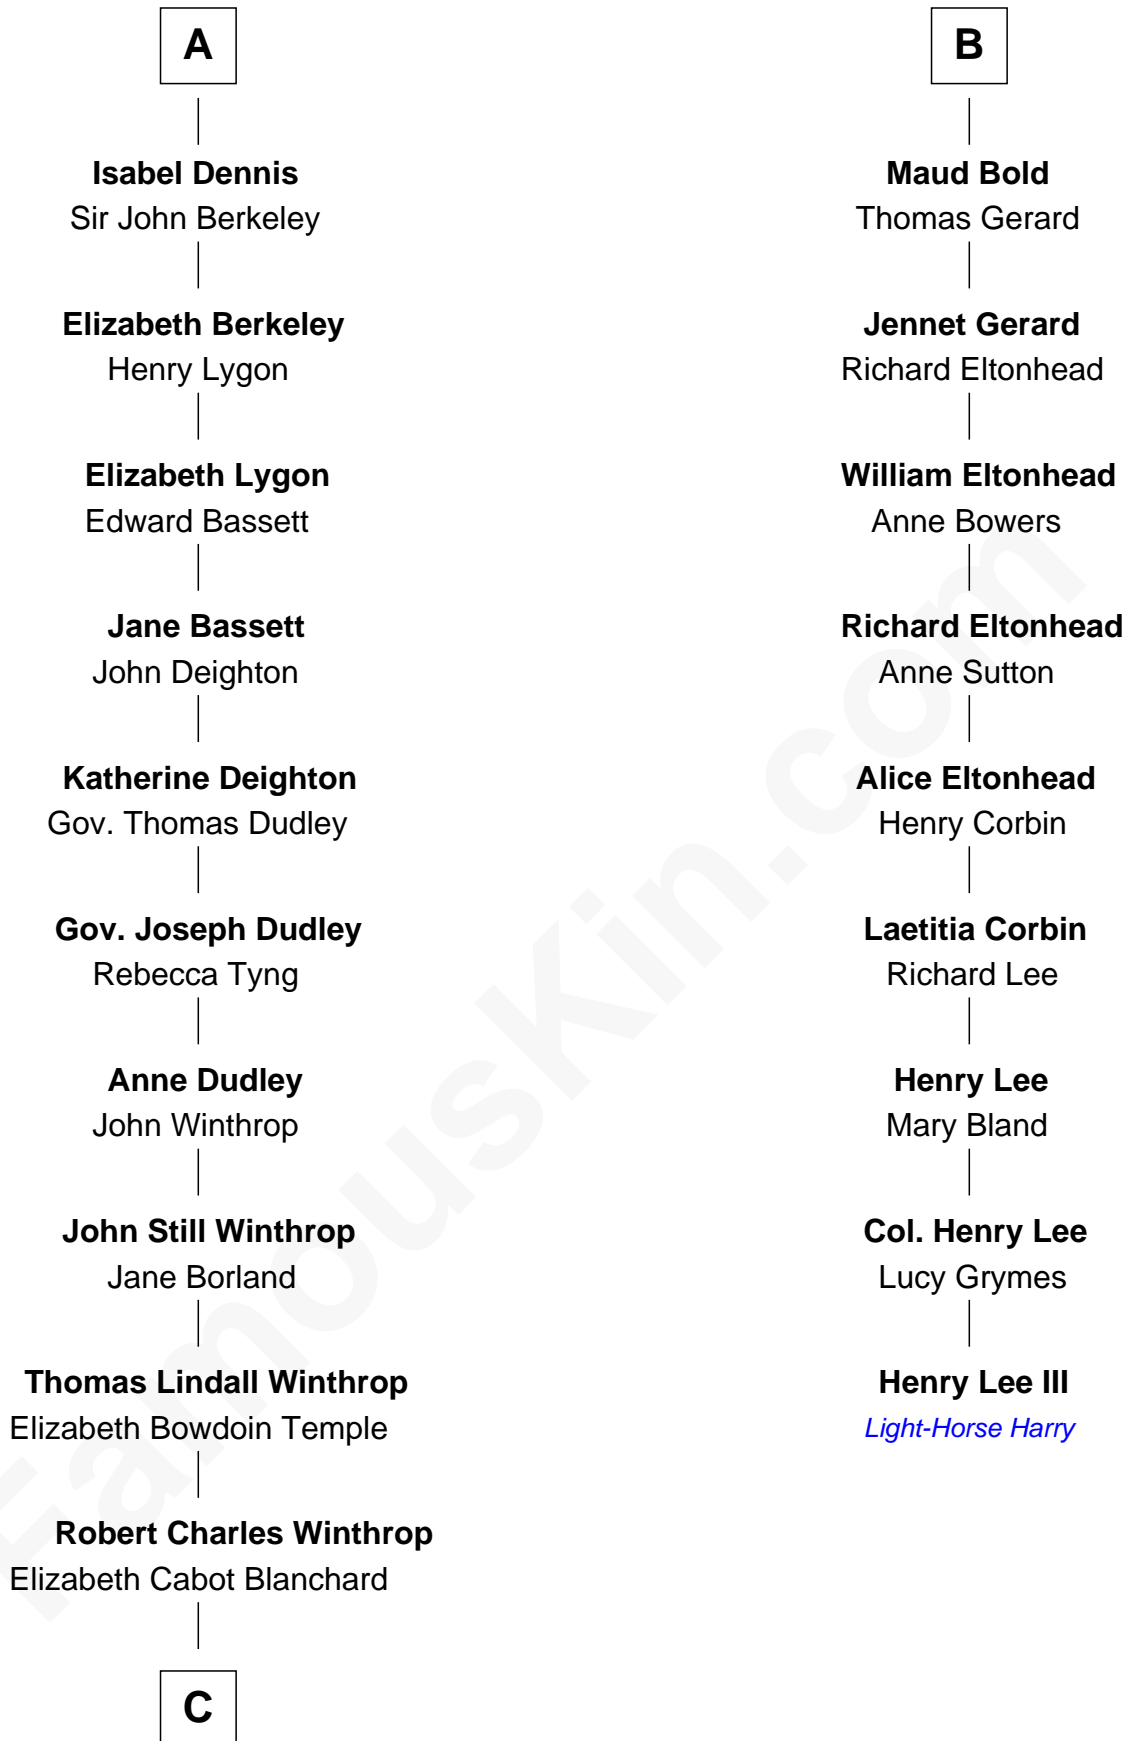

## Relationship Chart of

### John Kerry

68th U.S. Secretary of State

15th cousin 5 times removed of

### Henry Lee III

9th Governor of Virginia

**Humphrey de Bohun**

Maud de Fiennes

**C**

Robert Charles Winthrop

Elizabeth Mason

Margaret Tyndal Winthrop

James Grant Forbes

Rosemary Isabel Forbes

Richard John Kerry

John Kerry

*68th U.S. Secretary of State*

FamousKin.com