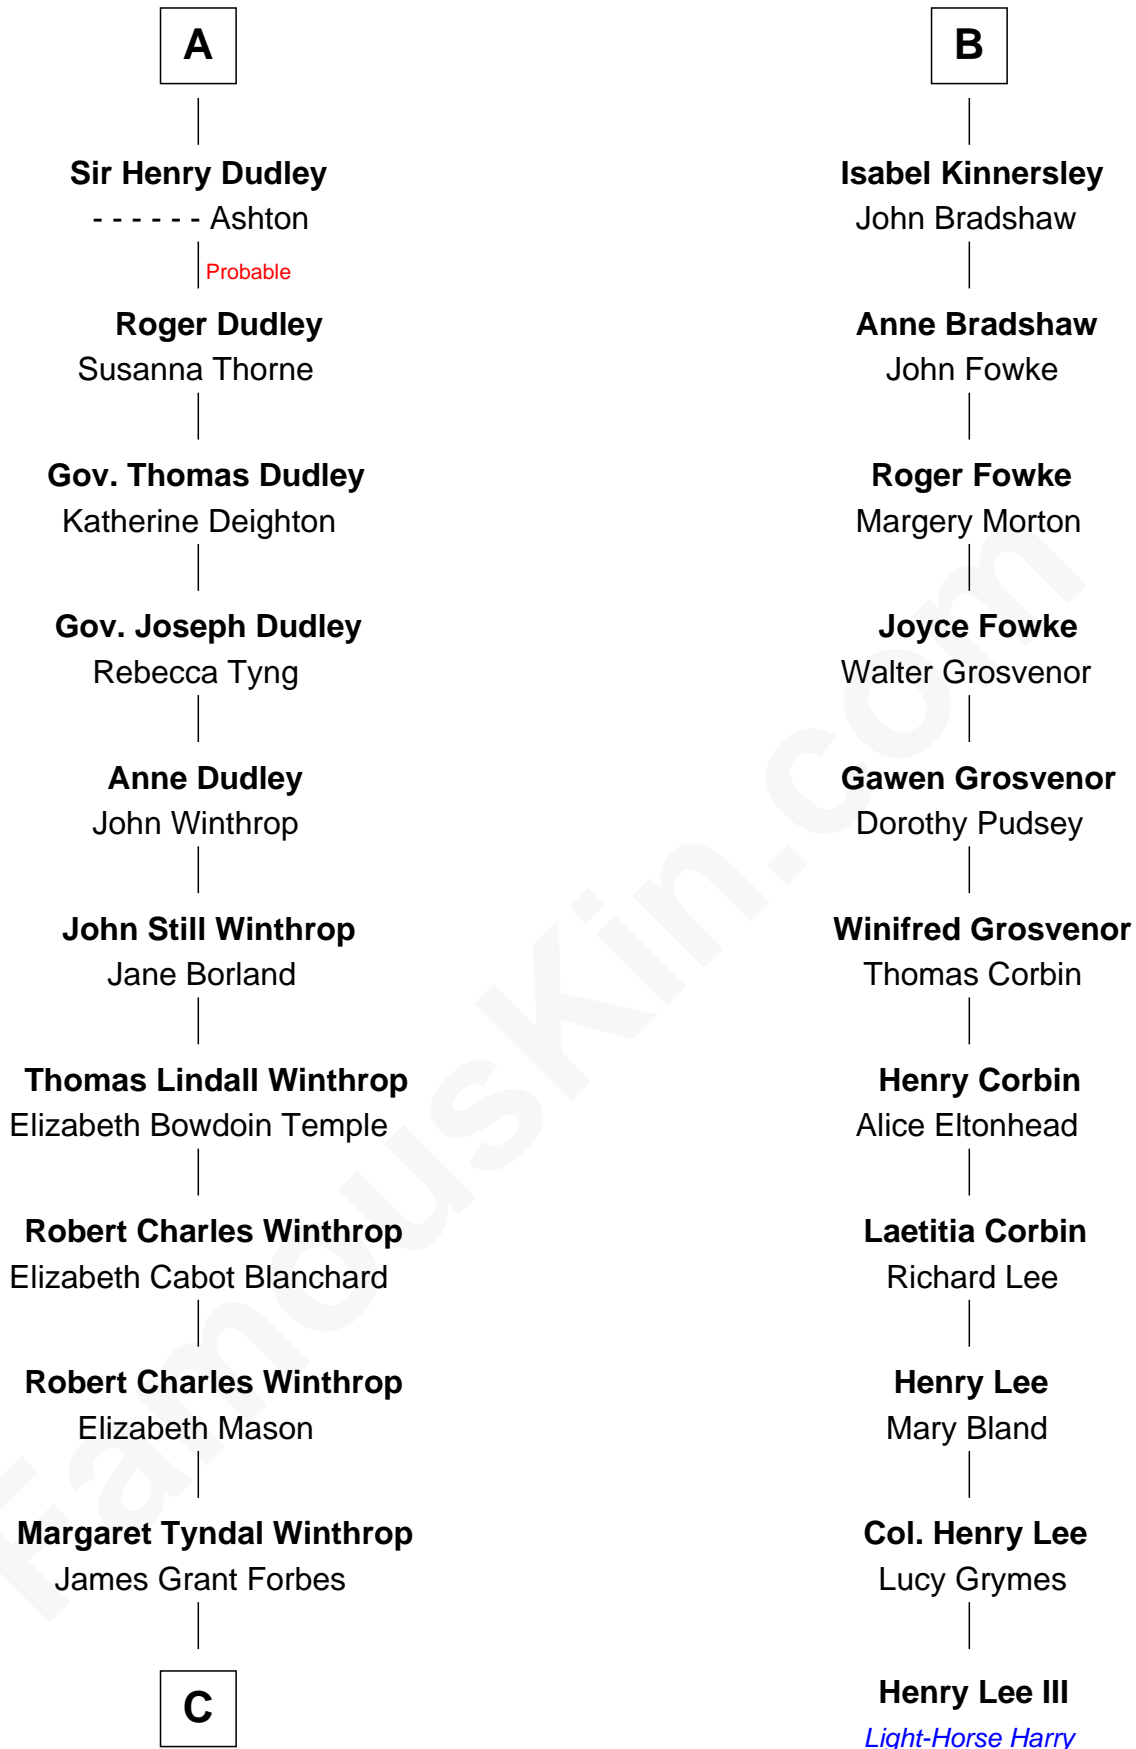

FamousKin.com Relationship Chart of

John Kerry

68th U.S. Secretary of State

17th cousin 1 time removed of

Henry Lee III

9th Governor of Virginia

Sir William de Ros
Margery de Badlesmere

Thomas de Ros
Beatrice de Stafford

Maud de Roos
John de Welles

Margaret de Ros
Sir Reynold Grey

Margery de Welles
Stephen le Scrope

Margaret Grey
Sir William Bonville

Maude le Scrope
Sir Baldwin Freville

William Bonville
Elizabeth Harington

Joyce Freville
Sir Roger Aston

William Bonville
Katherine Neville

Sir Robert Aston
Isabel Brereton

Cecily Bonville
Thomas Grey

John Aston
Elizabeth Delves

Cecily Grey
Sir John Sutton

Margaret Aston
John Kinnersley

A

B

C

—
Rosemary Isabel Forbes

Richard John Kerry

—
John Kerry

68th U.S. Secretary of State

FamousKin.com