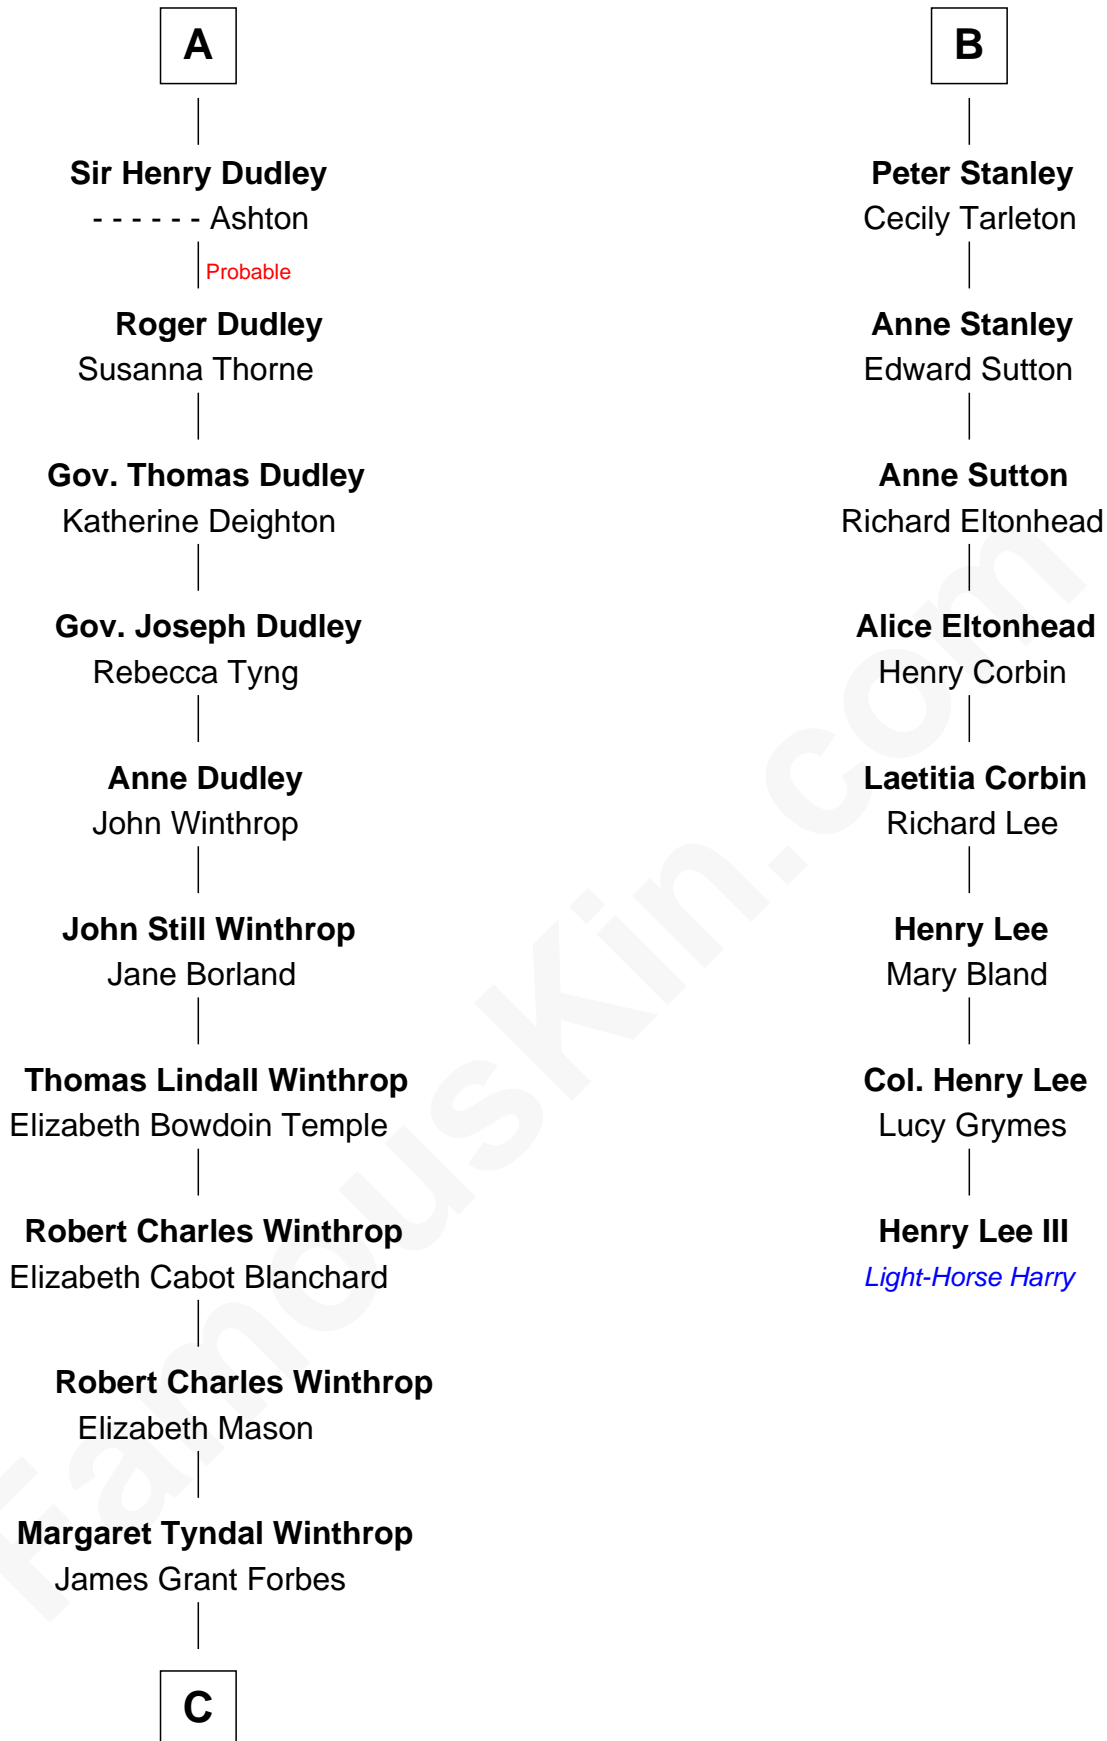

Sir Robert de Swinnerton

Margaret Grey

Sir William Bonville

Maud de Swinnerton

Sir John Savage

William Bonville

Elizabeth Harington

Mary Savage

William Stanley

William Bonville

Katherine Neville

William Stanley

Alice Hoghton

Cecily Bonville

Thomas Grey

Sir William Stanley

Agnes Grosvenor

Cecily Grey

Sir John Sutton

Sir William Stanley

Anne Harington

A

B

C

—
Rosemary Isabel Forbes

Richard John Kerry

—
John Kerry

68th U.S. Secretary of State

FamousKin.com