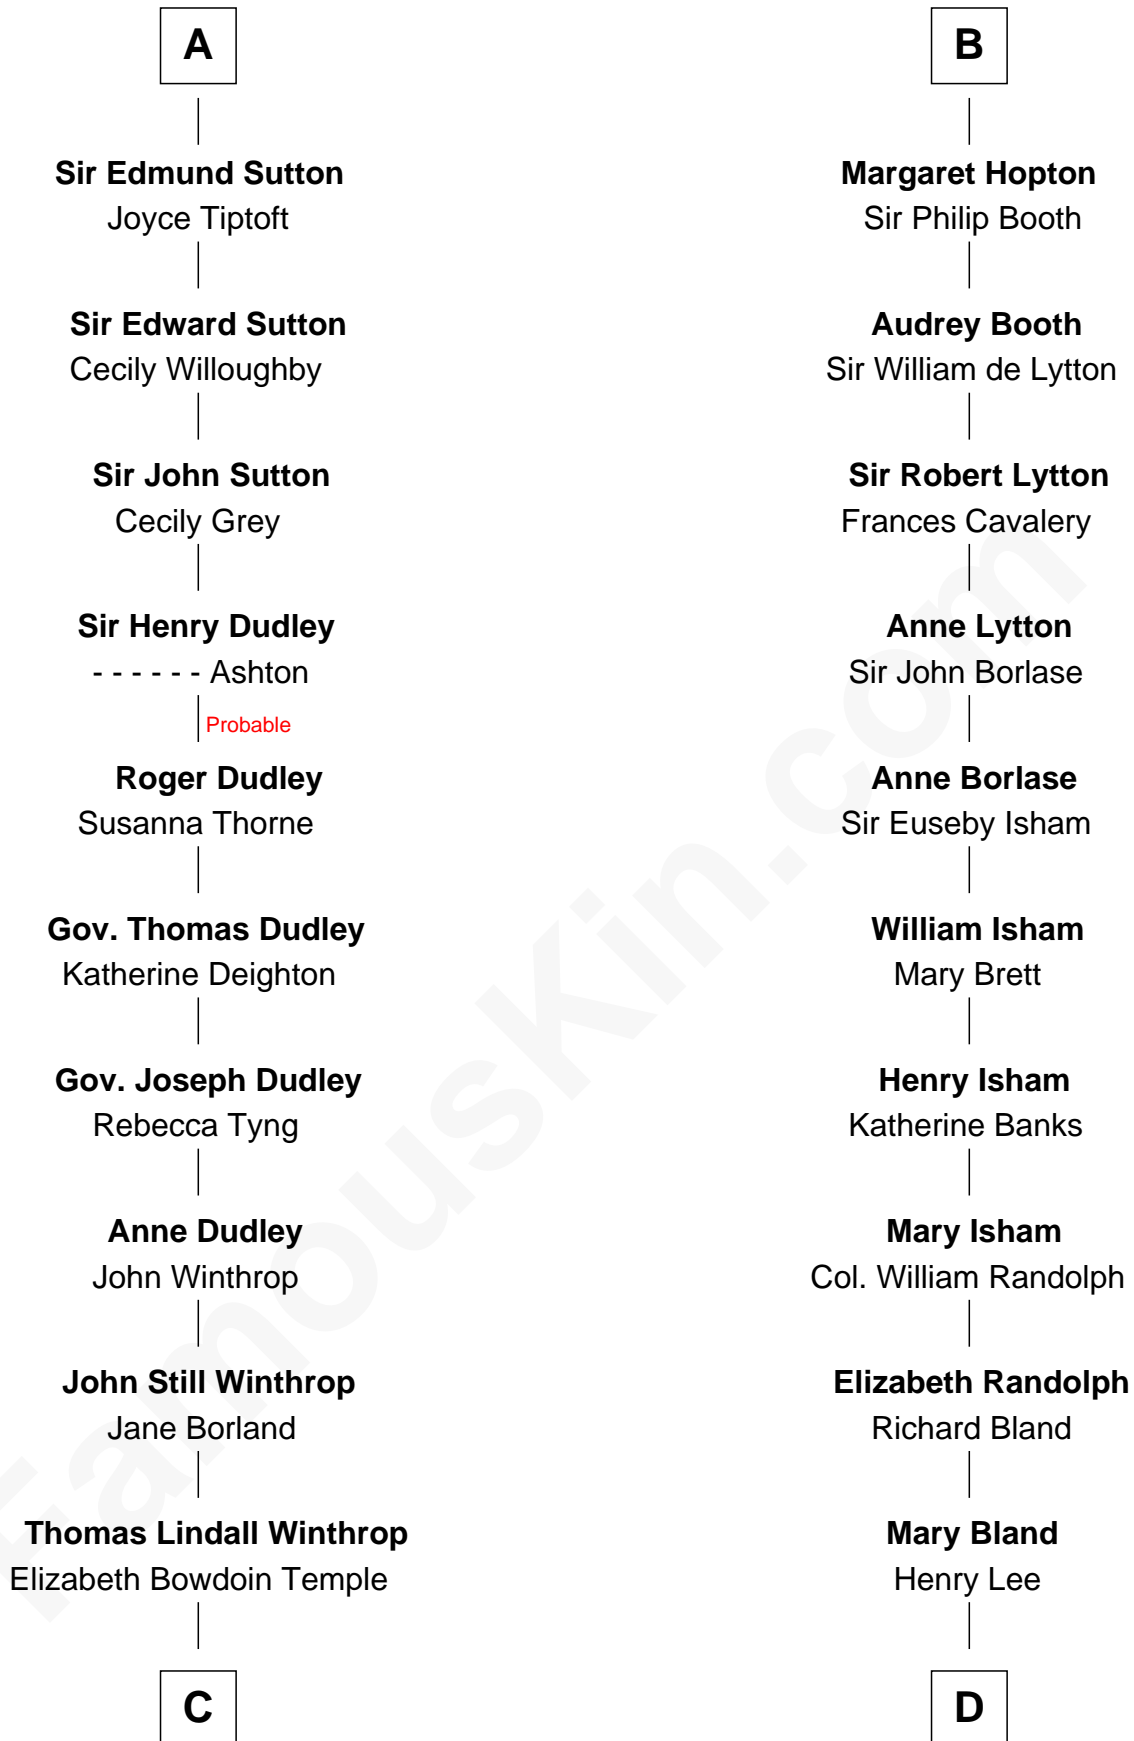

FamousKin.com

Relationship Chart of

John Kerry

68th U.S. Secretary of State

18th cousin 3 times removed of

Henry Lee III

9th Governor of Virginia

Sir Hugh le Despencer

Aveline Basset

Sir Hugh le Despencer

Isabella de Beauchamp

Sir Philip le Despencer

Margaret de Goushill

Sir Philip le Despencer

Joan de Cobham

Sir Philip le Despencer

Sir Hugh le Despencer

Isabella de Beauchamp

Sir Philip le Despencer

Margaret de Goushill

Sir Philip le Despencer

Joan de Cobham

Sir Philip le Despencer

Elizabeth - - - - -

Sir Philip le Despencer

Elizabeth de Tibetot

Margery Despencer

Sir Roger Wentworth

Margaret Wentworth

Sir William Hopton

B

FamousKin.com