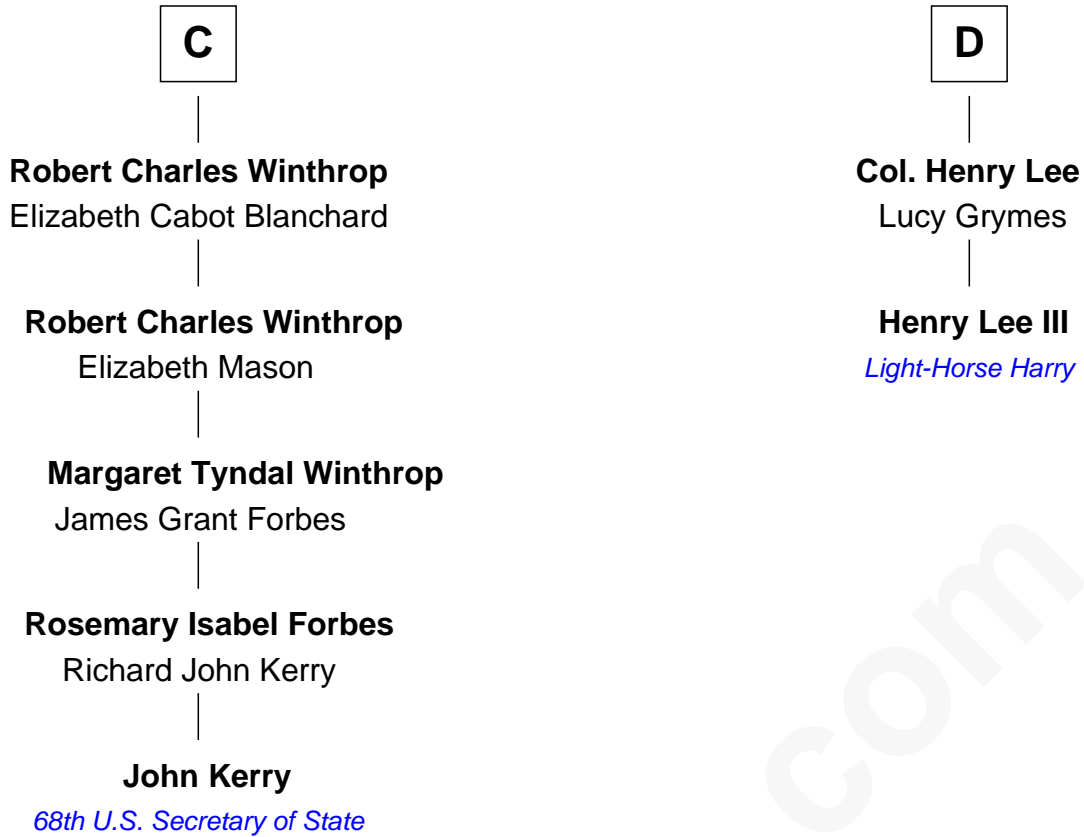

FamousKin.com

Relationship Chart of

John Kerry

68th U.S. Secretary of State

18th cousin 3 times removed of

Henry Lee III

9th Governor of Virginia

Sir Hugh le Despencer

Sir Hugh le Despencer

Isabella de Beauchamp

Sir Philip le Despencer

Margaret de Goushill

Sir Philip le Despencer

Joan de Cobham

Sir Philip le Despencer

Elizabeth - - - - -

Sir Philip le Despencer

Elizabeth de Tibetot

Margery Despencer

Sir Roger Wentworth

Margaret Wentworth

Sir William Hopton

B

FamousKin.com