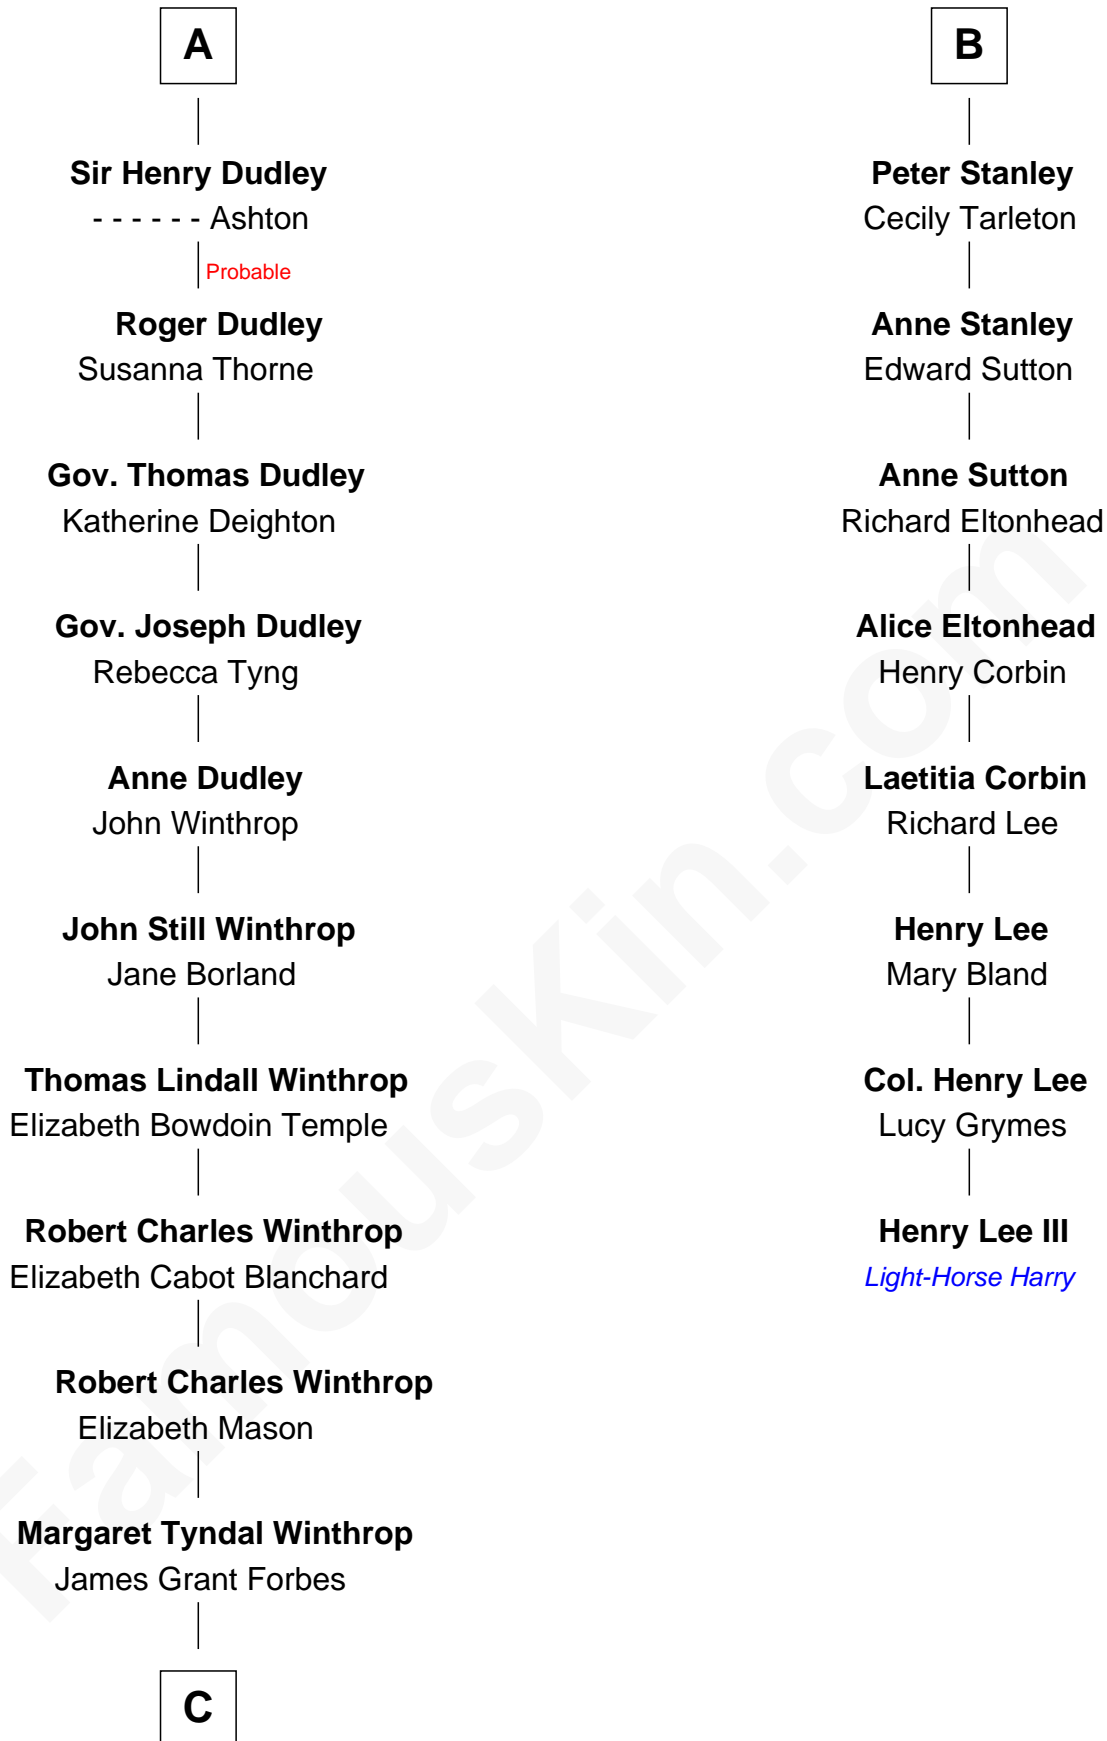

FamousKin.com Relationship Chart of

John Kerry

68th U.S. Secretary of State

14th cousin 4 times removed of

Henry Lee III

9th Governor of Virginia

Sir Robert de Holland

Maude la Zouche

C

—
Rosemary Isabel Forbes

Richard John Kerry

—
John Kerry

68th U.S. Secretary of State

FamousKin.com