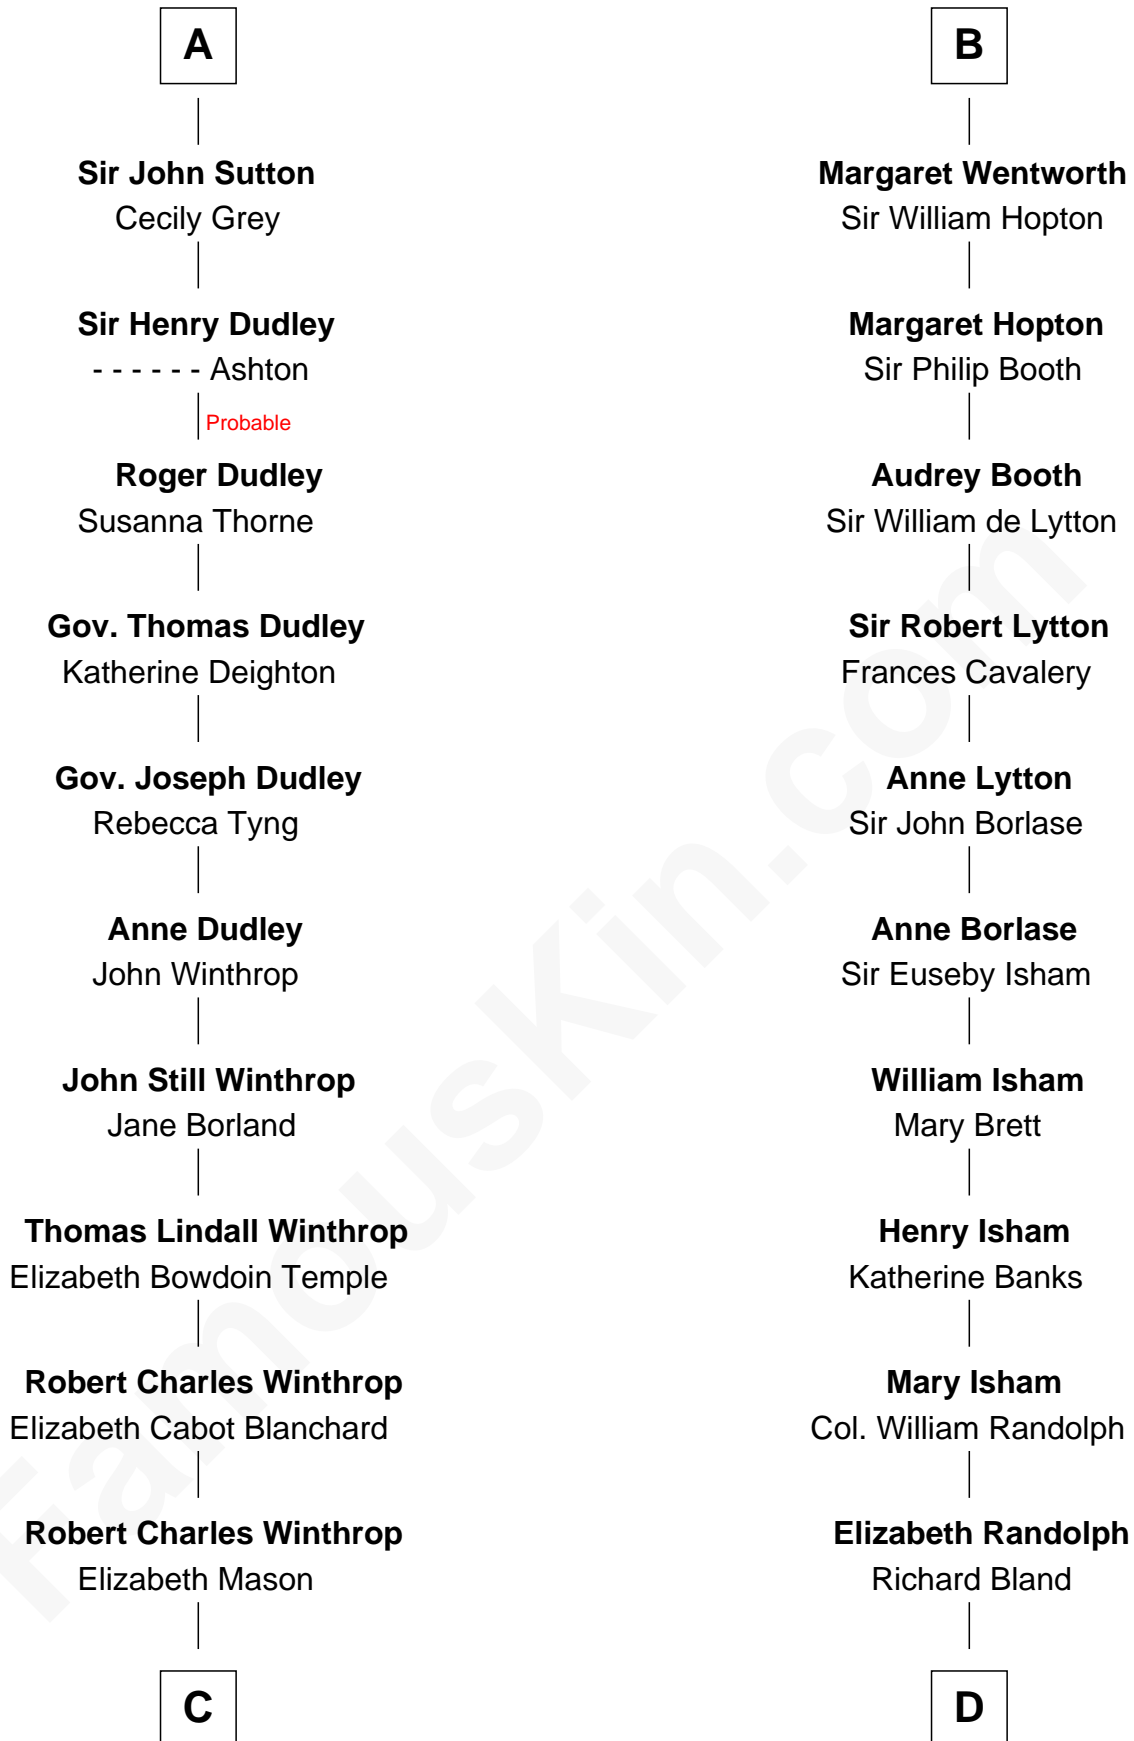

FamousKin.com Relationship Chart of

John Kerry

68th U.S. Secretary of State

19th cousin of

Henry Lee III

9th Governor of Virginia

Sir William de Ferrers

*with wife
Margaret de Quincy*

John Deincourt

Sir John Berkeley
Elizabeth Betteshorne

Sir William Deincourt
Milicent la Zouche

Elizabeth Berkeley
Sir John Sutton

Margaret Deincourt
Sir Robert de Tibetot

Sir Edmund Sutton
Joyce Tiptoft

Elizabeth de Tibetot
Sir Philip le Despencer

Sir Edward Sutton
Cecily Willoughby

Margery Despencer
Sir Roger Wentworth

A

B

C

Margaret Tyndal Winthrop

James Grant Forbes

Rosemary Isabel Forbes