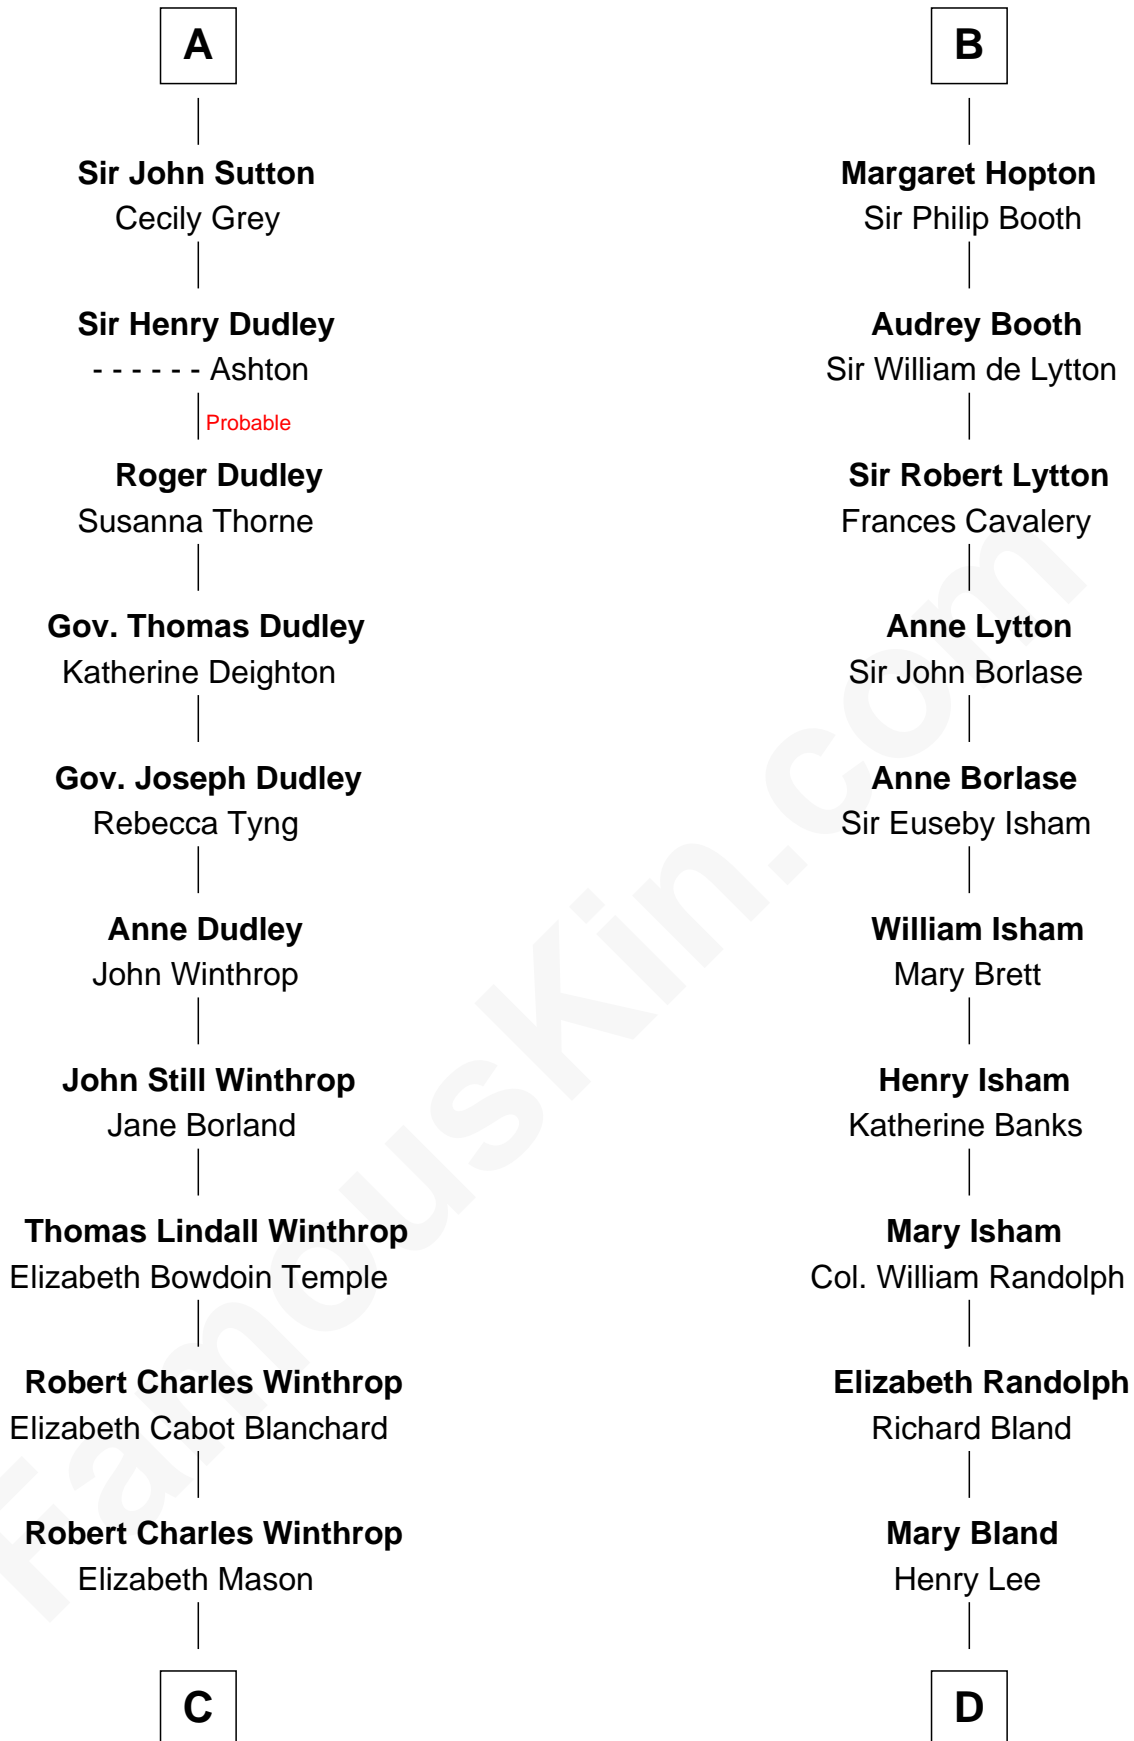

FamousKin.com Relationship Chart of

John Kerry

68th U.S. Secretary of State

18th cousin 1 time removed of

Henry Lee III

9th Governor of Virginia

Sir William de Cantilupe

Eve de Braiose

Milicent de Cantilupe

Eudo la Zouche

Eve la Zouche

Sir Maurice de Berkeley

Thomas de Berkeley

Katherine de Clyvedon

Sir John Berkeley

Elizabeth Betteshorne

Eudo la Zouche

Sir William la Zouche

Maud Lovel

Milicent la Zouche

Sir William Deincourt

Margaret Deincourt

Sir Robert de Tibetot

Elizabeth de Tibetot

Sir Philip le Despencer

Margery Despencer

Sir Roger Wentworth

Margaret Wentworth

Sir William Hopton

B

FamousKin.com