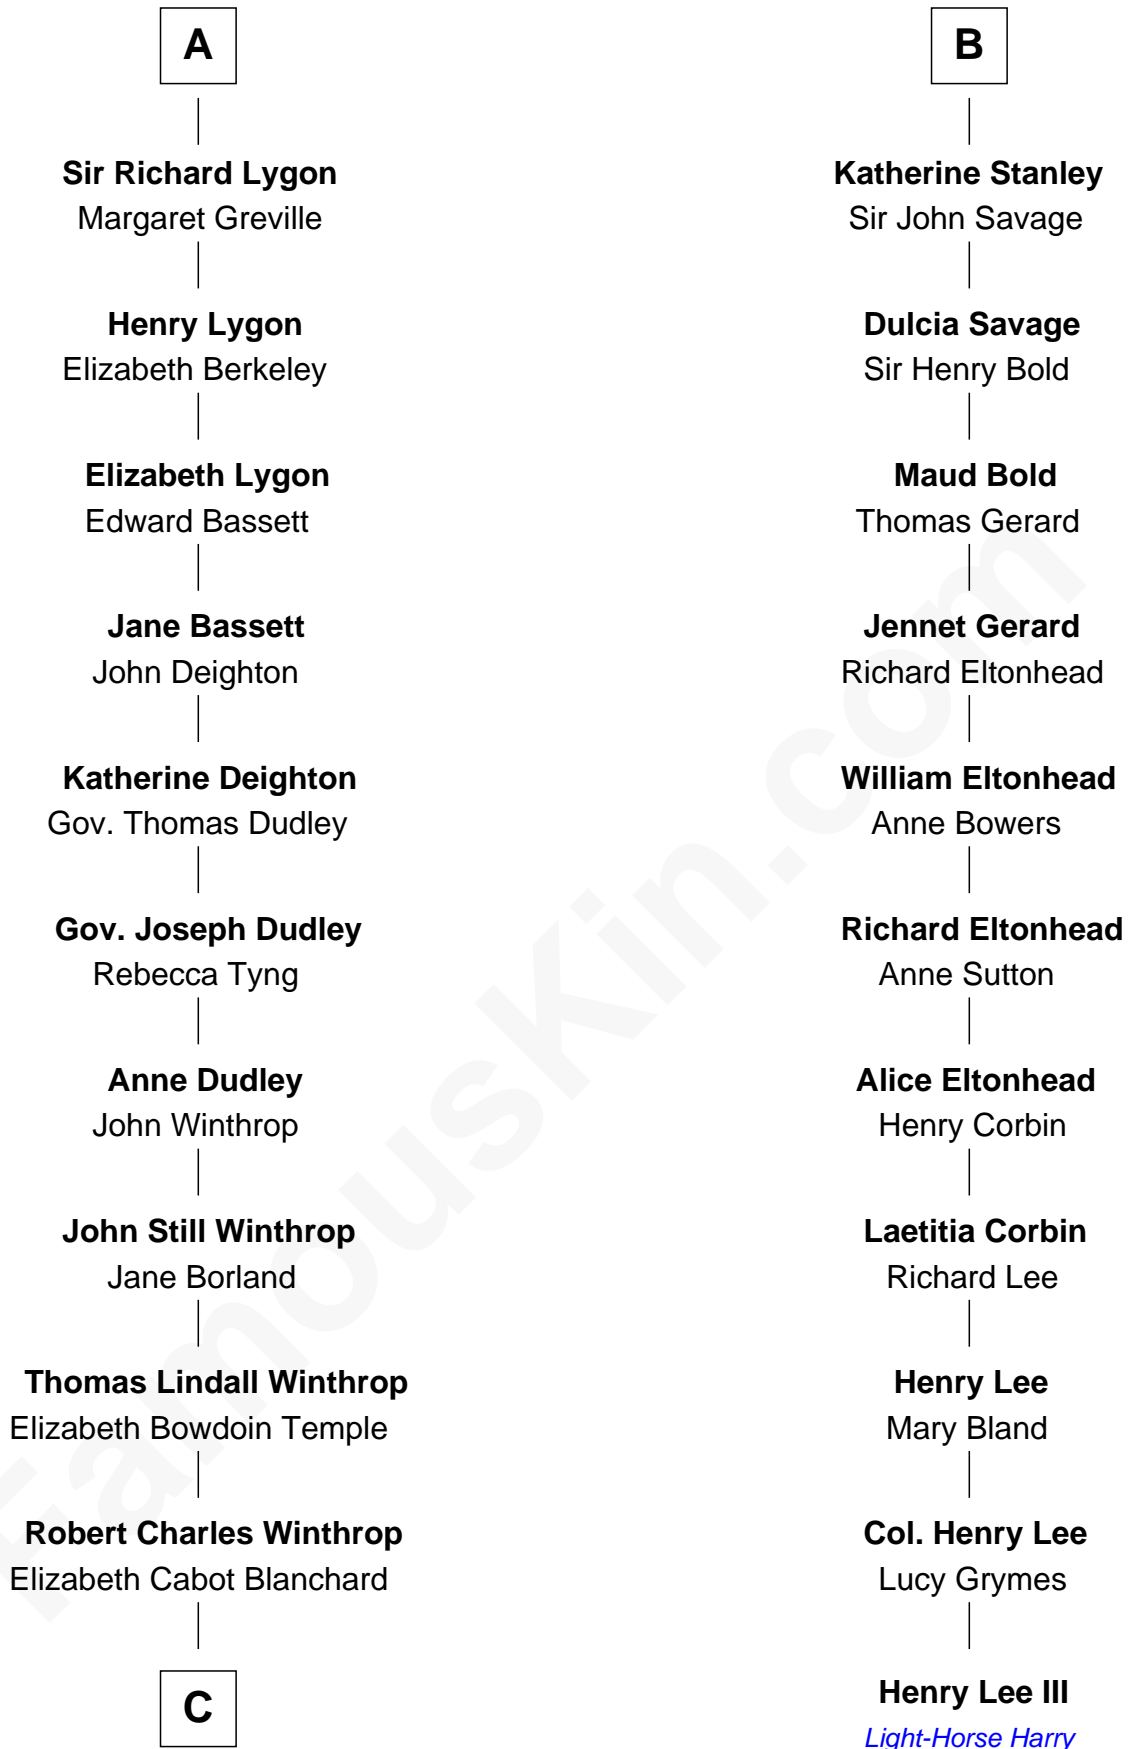

FamousKin.com Relationship Chart of

John Kerry

68th U.S. Secretary of State

17th cousin 3 times removed of

Henry Lee III

9th Governor of Virginia

Sir William de Beauchamp

Isabel Mauduit

Maud FitzJohn

Isabella de Beauchamp

Sir Patrick de Chaworth

Maud de Chaworth

Henry Plantagenet

Eleanor Plantagenet

Richard Fitzalan

Sir Richard Fitzalan

Elizabeth de Bohun

Elizabeth Fitzalan

Sir Robert Goushill

Joan Goushill

Sir Thomas Stanley

B

C

Robert Charles Winthrop

Elizabeth Mason

Margaret Tyndal Winthrop

James Grant Forbes

Rosemary Isabel Forbes

Richard John Kerry

John Kerry

68th U.S. Secretary of State

FamousKin.com