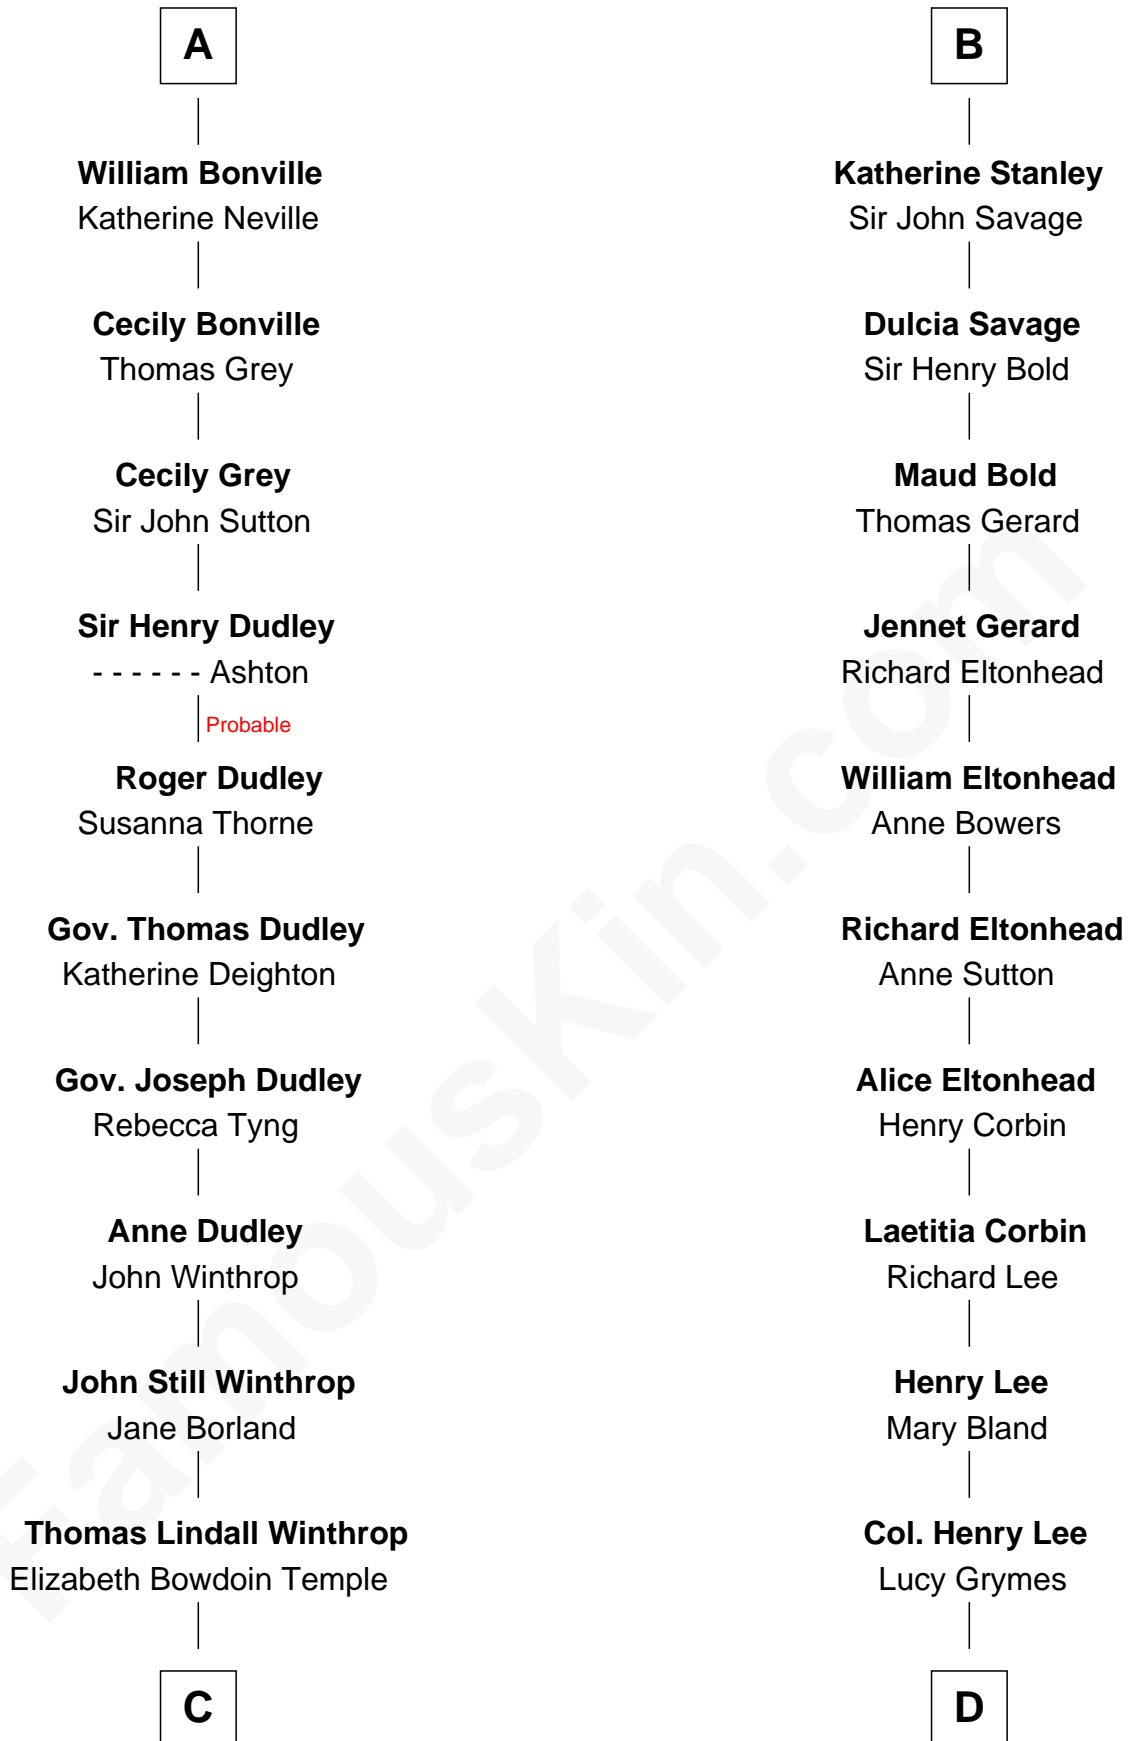

FamousKin.com

Relationship Chart of

John Kerry

68th U.S. Secretary of State

18th cousin 3 times removed of

General Robert E. Lee

Confederate Army - U.S. Civil War

Sir Humphrey de Bohun

Maud of Eu

C

Robert Charles Winthrop
Elizabeth Cabot Blanchard

Robert Charles Winthrop
Elizabeth Mason

Margaret Tyndal Winthrop
James Grant Forbes

Rosemary Isabel Forbes
Richard John Kerry

John Kerry
68th U.S. Secretary of State