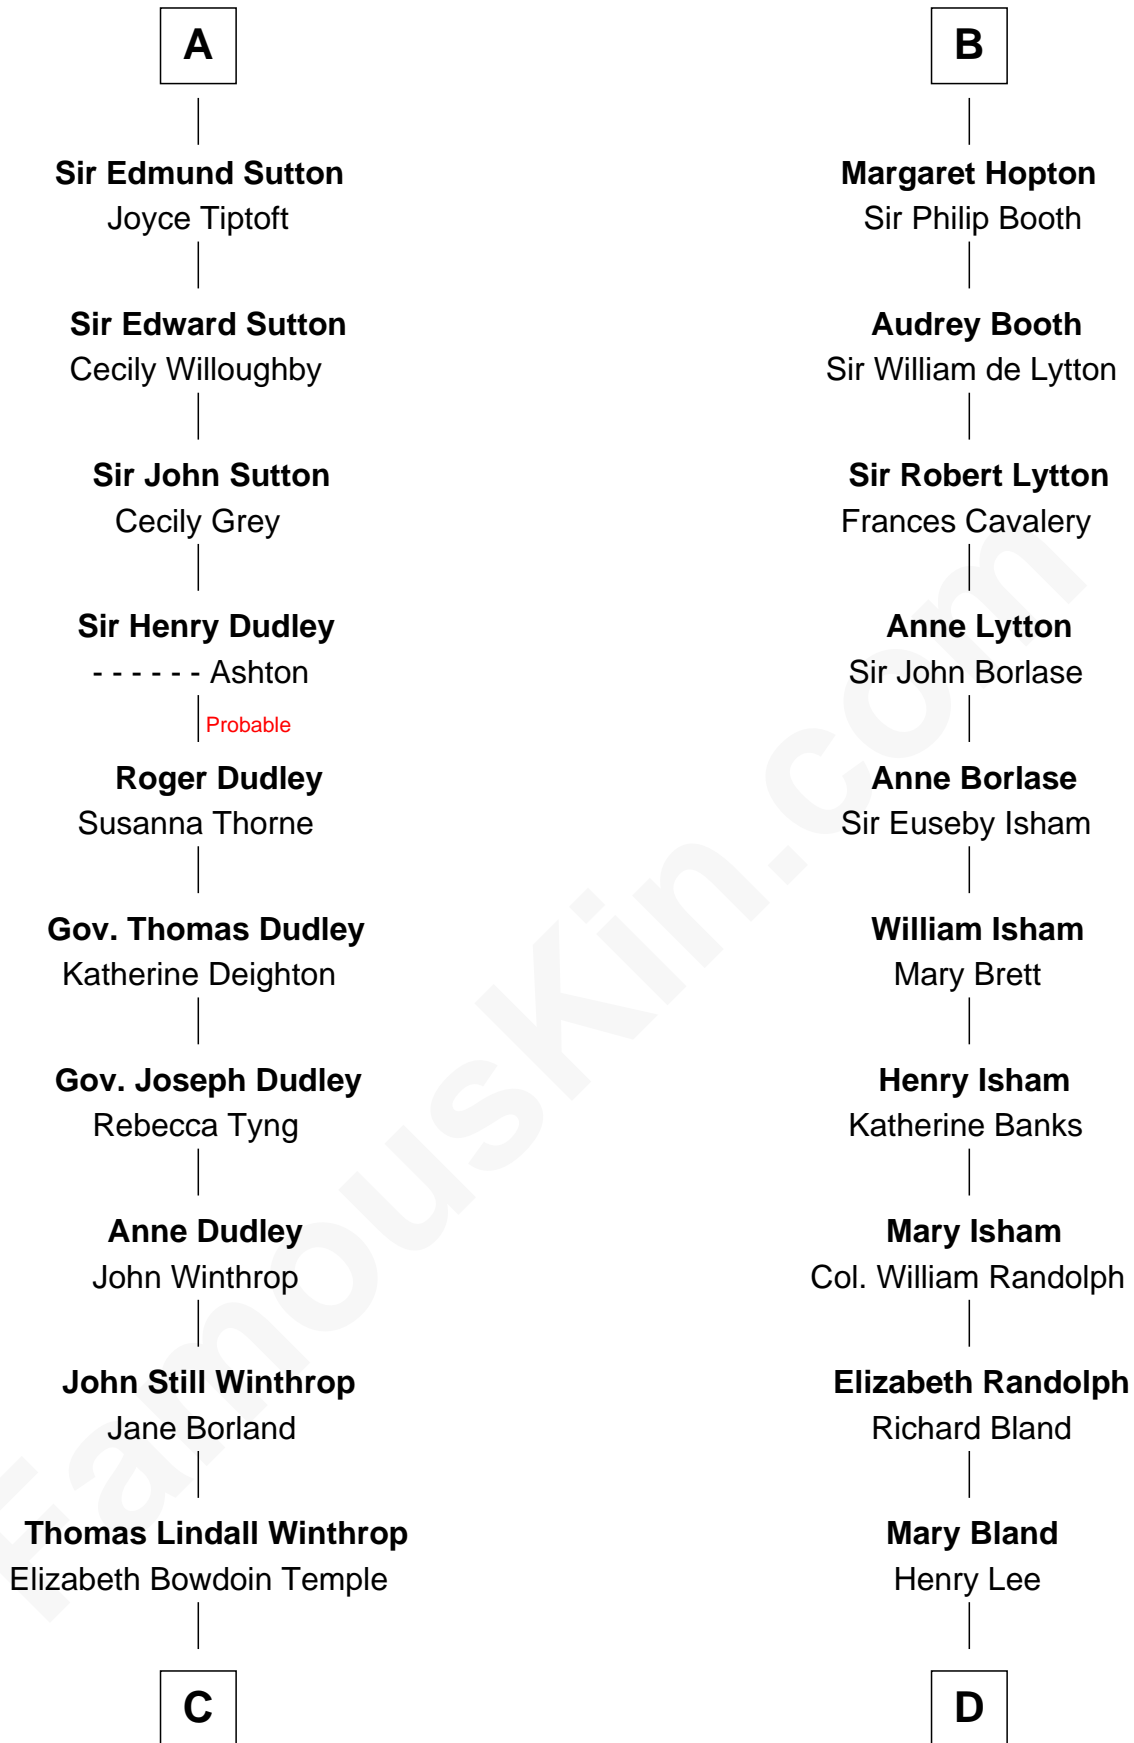

FamousKin.com

Relationship Chart of

John Kerry

68th U.S. Secretary of State

19th cousin 2 times removed of

General Robert E. Lee

Confederate Army - U.S. Civil War

Sir Fulk FitzWarin

C

Robert Charles Winthrop
Elizabeth Cabot Blanchard

Robert Charles Winthrop
Elizabeth Mason

Margaret Tyndal Winthrop
James Grant Forbes

Rosemary Isabel Forbes
Richard John Kerry

John Kerry
68th U.S. Secretary of State