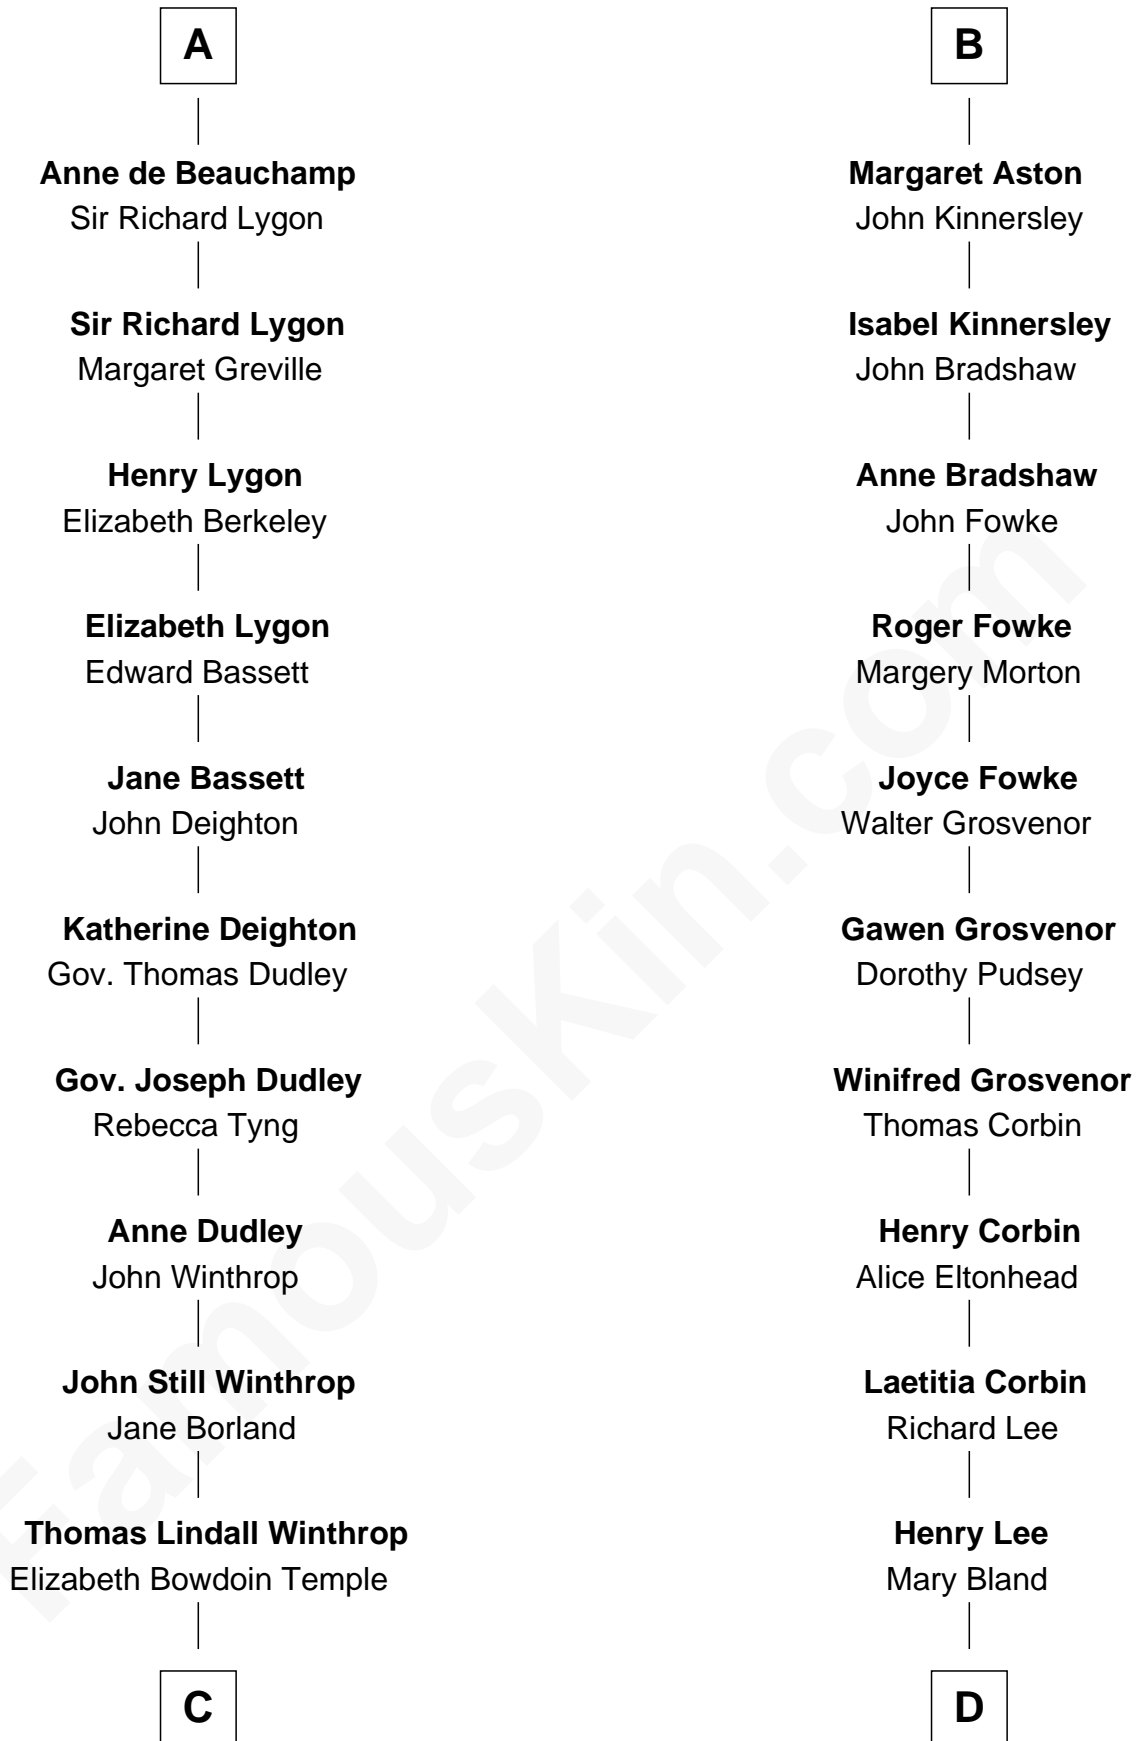

FamousKin.com

Relationship Chart of

John Kerry

68th U.S. Secretary of State

19th cousin 2 times removed of

General Robert E. Lee

Confederate Army - U.S. Civil War

John de Botetourte

Elizabeth Stafford
Sir Richard de Beauchamp

A

Thomas de Botetourte

Joan de Somery

John de Botetourte
Joyce la Zouche de Mortimer

Joyce de Botetourte
Sir Baldwin Freville

Sir Baldwin Freville
Maude le Scrope

Joyce Freville
Sir Roger Aston

Sir Robert Aston
Isabel Brereton

John Aston
Elizabeth Delves

B

C

Robert Charles Winthrop
Elizabeth Cabot Blanchard

Robert Charles Winthrop
Elizabeth Mason

Margaret Tyndal Winthrop
James Grant Forbes