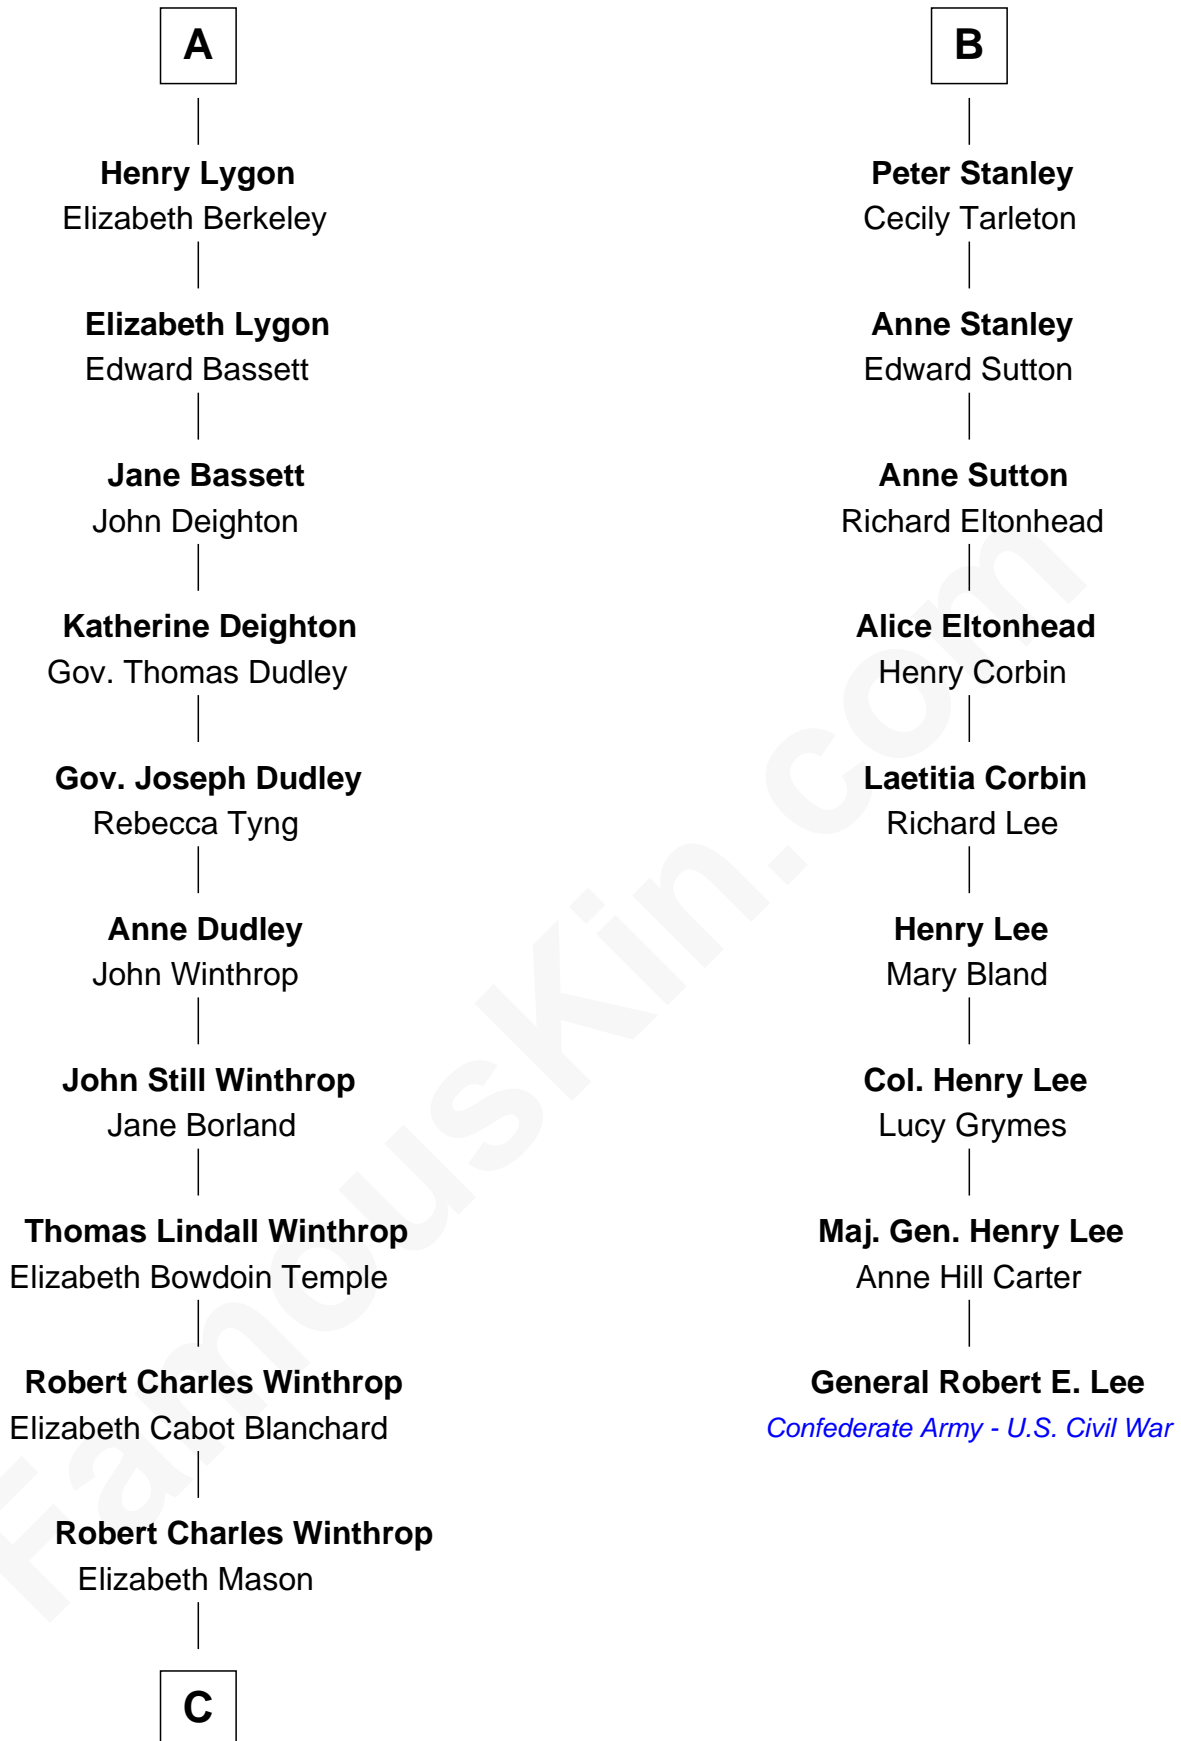

FamousKin.com

Relationship Chart of

John Kerry

68th U.S. Secretary of State

15th cousin 4 times removed of

General Robert E. Lee

Confederate Army - U.S. Civil War

Katherine de Hastang

Ralph de Stafford

C

—
Margaret Tyndal Winthrop

James Grant Forbes

—
Rosemary Isabel Forbes

Richard John Kerry

—
John Kerry

68th U.S. Secretary of State