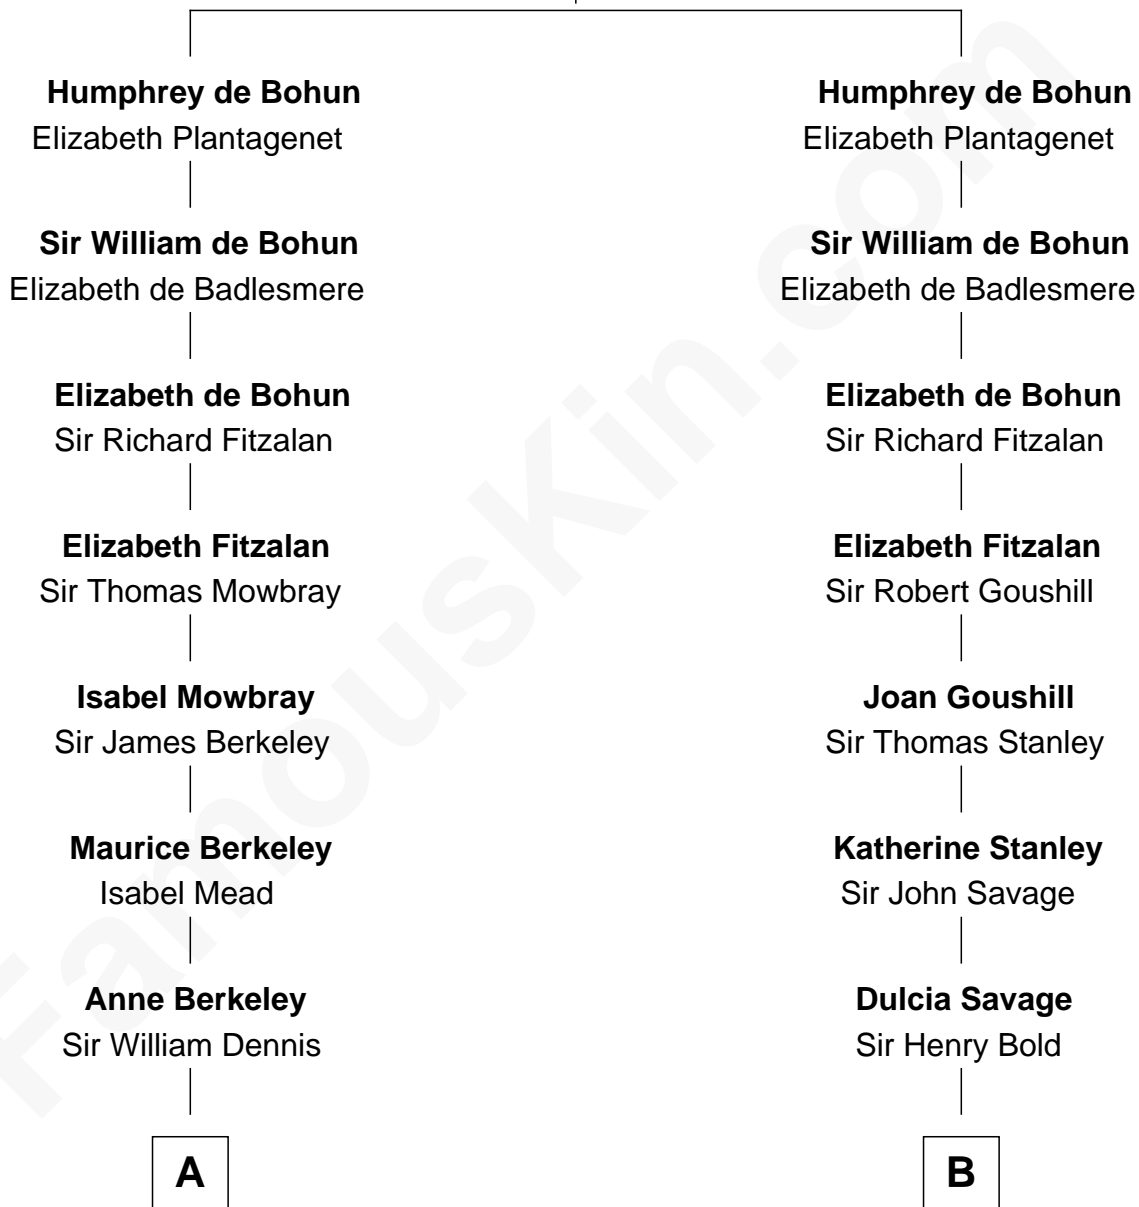

## Relationship Chart of

### John Kerry

68th U.S. Secretary of State

16th cousin 4 times removed of

### General Robert E. Lee

Confederate Army - U.S. Civil War

**Humphrey de Bohun**

Maud de Fiennes

**C**

Robert Charles Winthrop

Elizabeth Mason

Margaret Tyndal Winthrop

James Grant Forbes

Rosemary Isabel Forbes

Richard John Kerry

John Kerry

*68th U.S. Secretary of State*

FamousKin.com