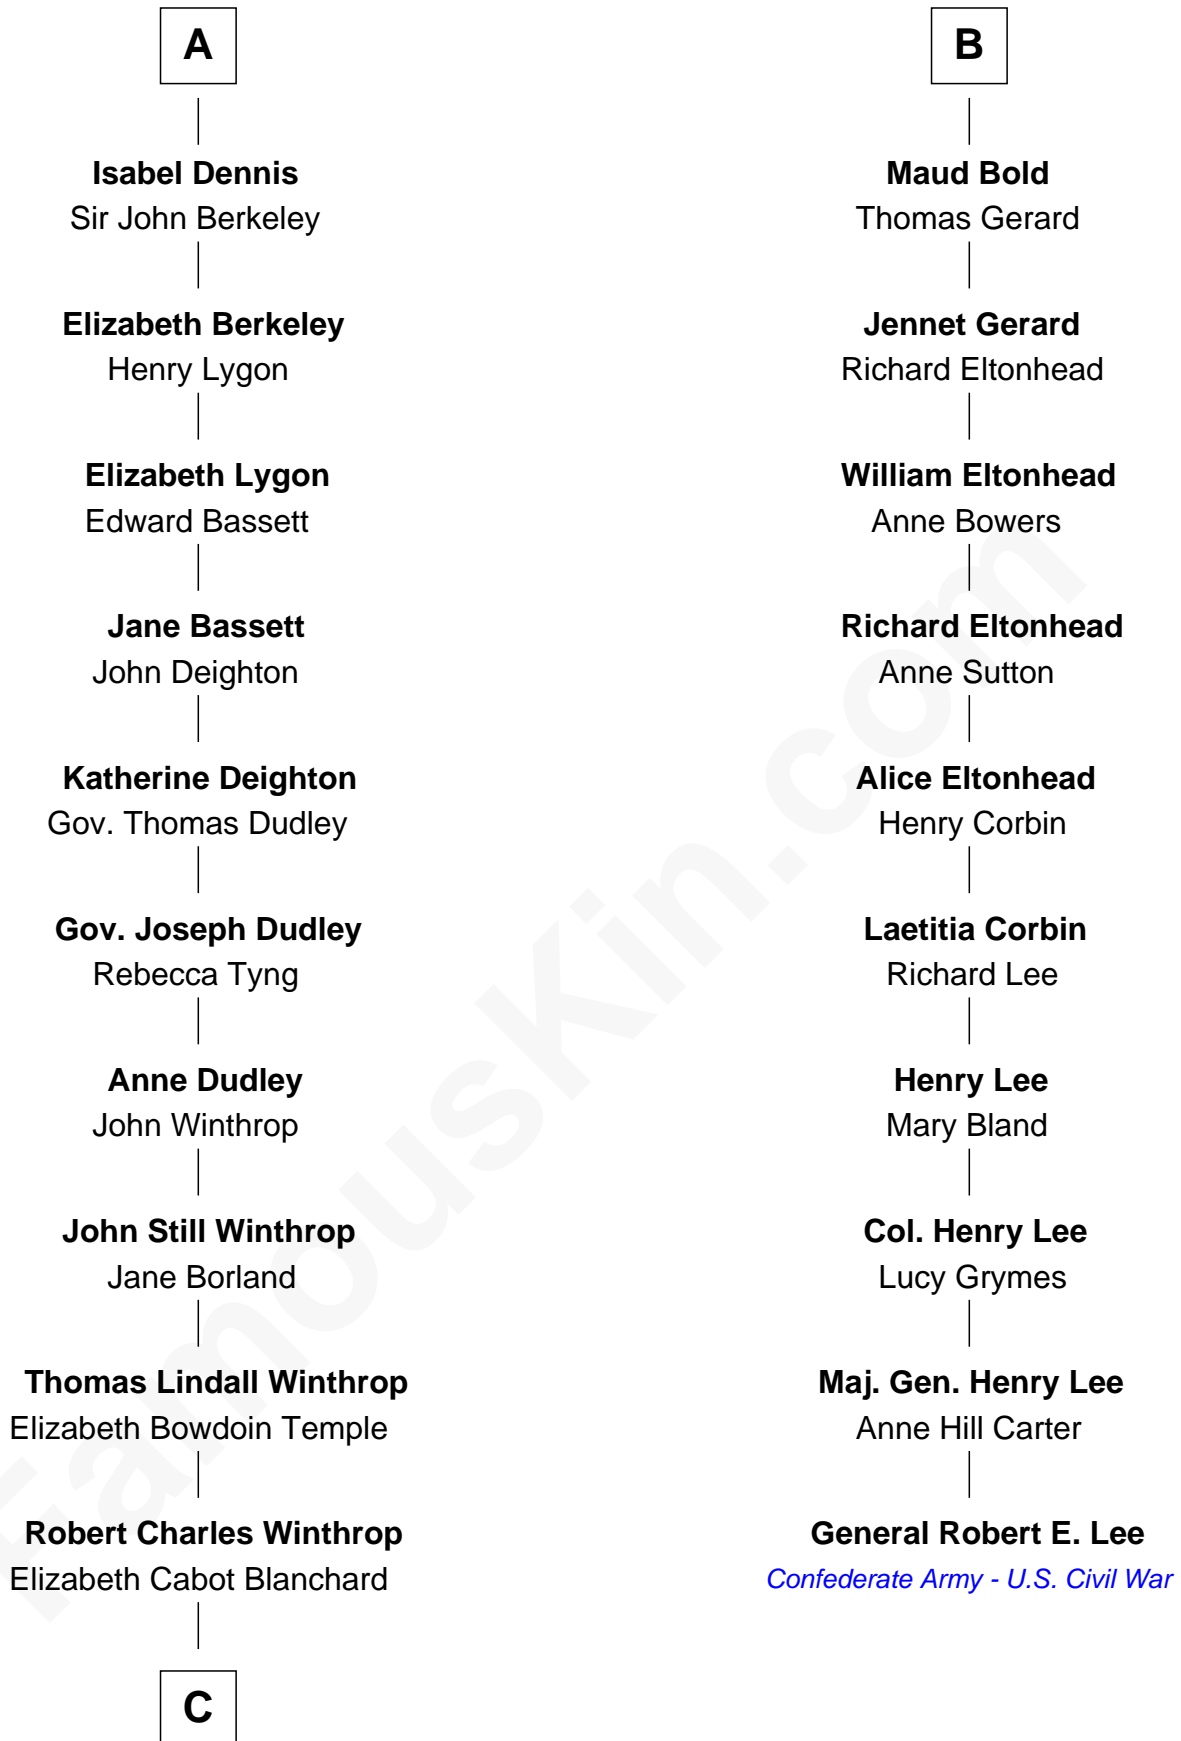

### John Kerry

68th U.S. Secretary of State

16th cousin 4 times removed of

### General Robert E. Lee

Confederate Army - U.S. Civil War

**Humphrey de Bohun**

Maud de Fiennes

**C**

Robert Charles Winthrop

Elizabeth Mason

Margaret Tyndal Winthrop

James Grant Forbes

Rosemary Isabel Forbes

Richard John Kerry

John Kerry

*68th U.S. Secretary of State*

FamousKin.com