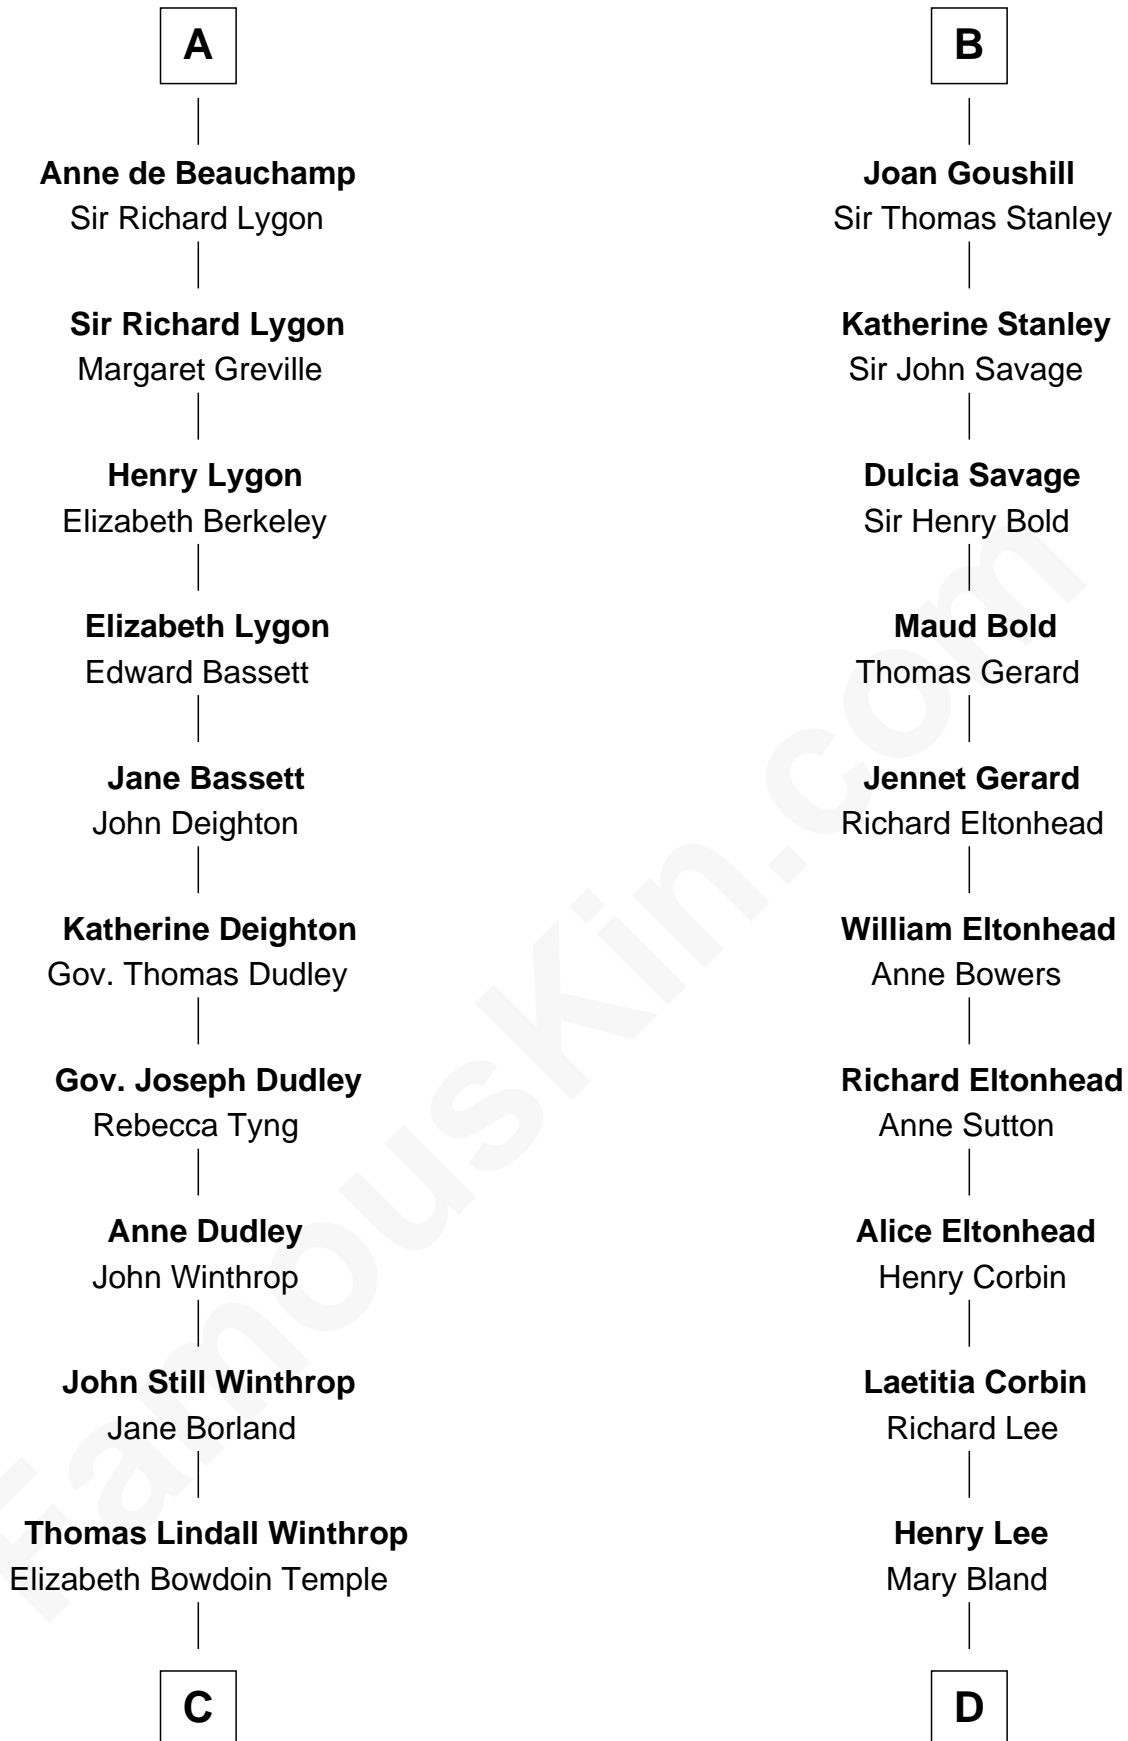

FamousKin.com

Relationship Chart of

John Kerry

68th U.S. Secretary of State

19th cousin 2 times removed of

General Robert E. Lee

Confederate Army - U.S. Civil War

C

Robert Charles Winthrop
Elizabeth Cabot Blanchard

Robert Charles Winthrop
Elizabeth Mason

Margaret Tyndal Winthrop
James Grant Forbes

Rosemary Isabel Forbes
Richard John Kerry

John Kerry
68th U.S. Secretary of State