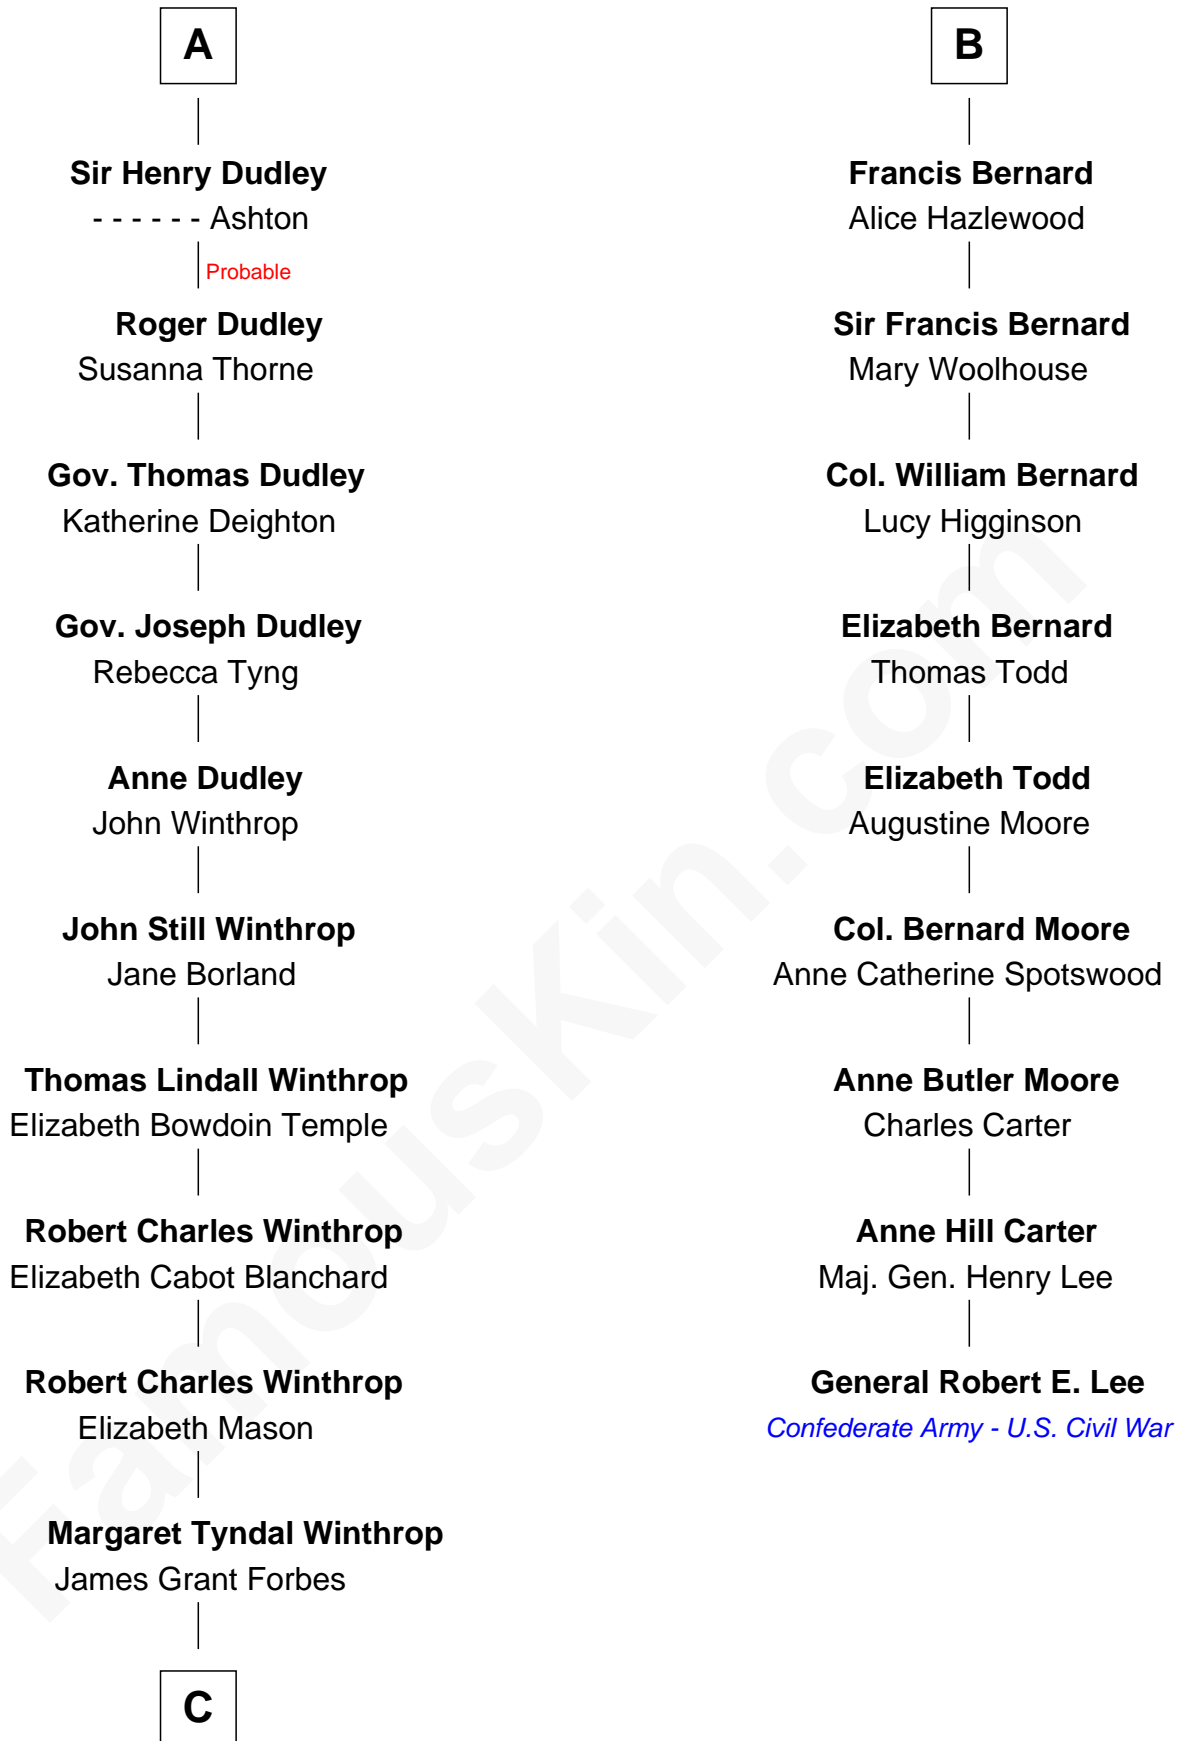

## Relationship Chart of

### John Kerry

68th U.S. Secretary of State

15th cousin 3 times removed of

### General Robert E. Lee

Confederate Army - U.S. Civil War

**C**

—  
**Rosemary Isabel Forbes**

Richard John Kerry

—  
**John Kerry**

*68th U.S. Secretary of State*

FamousKin.com