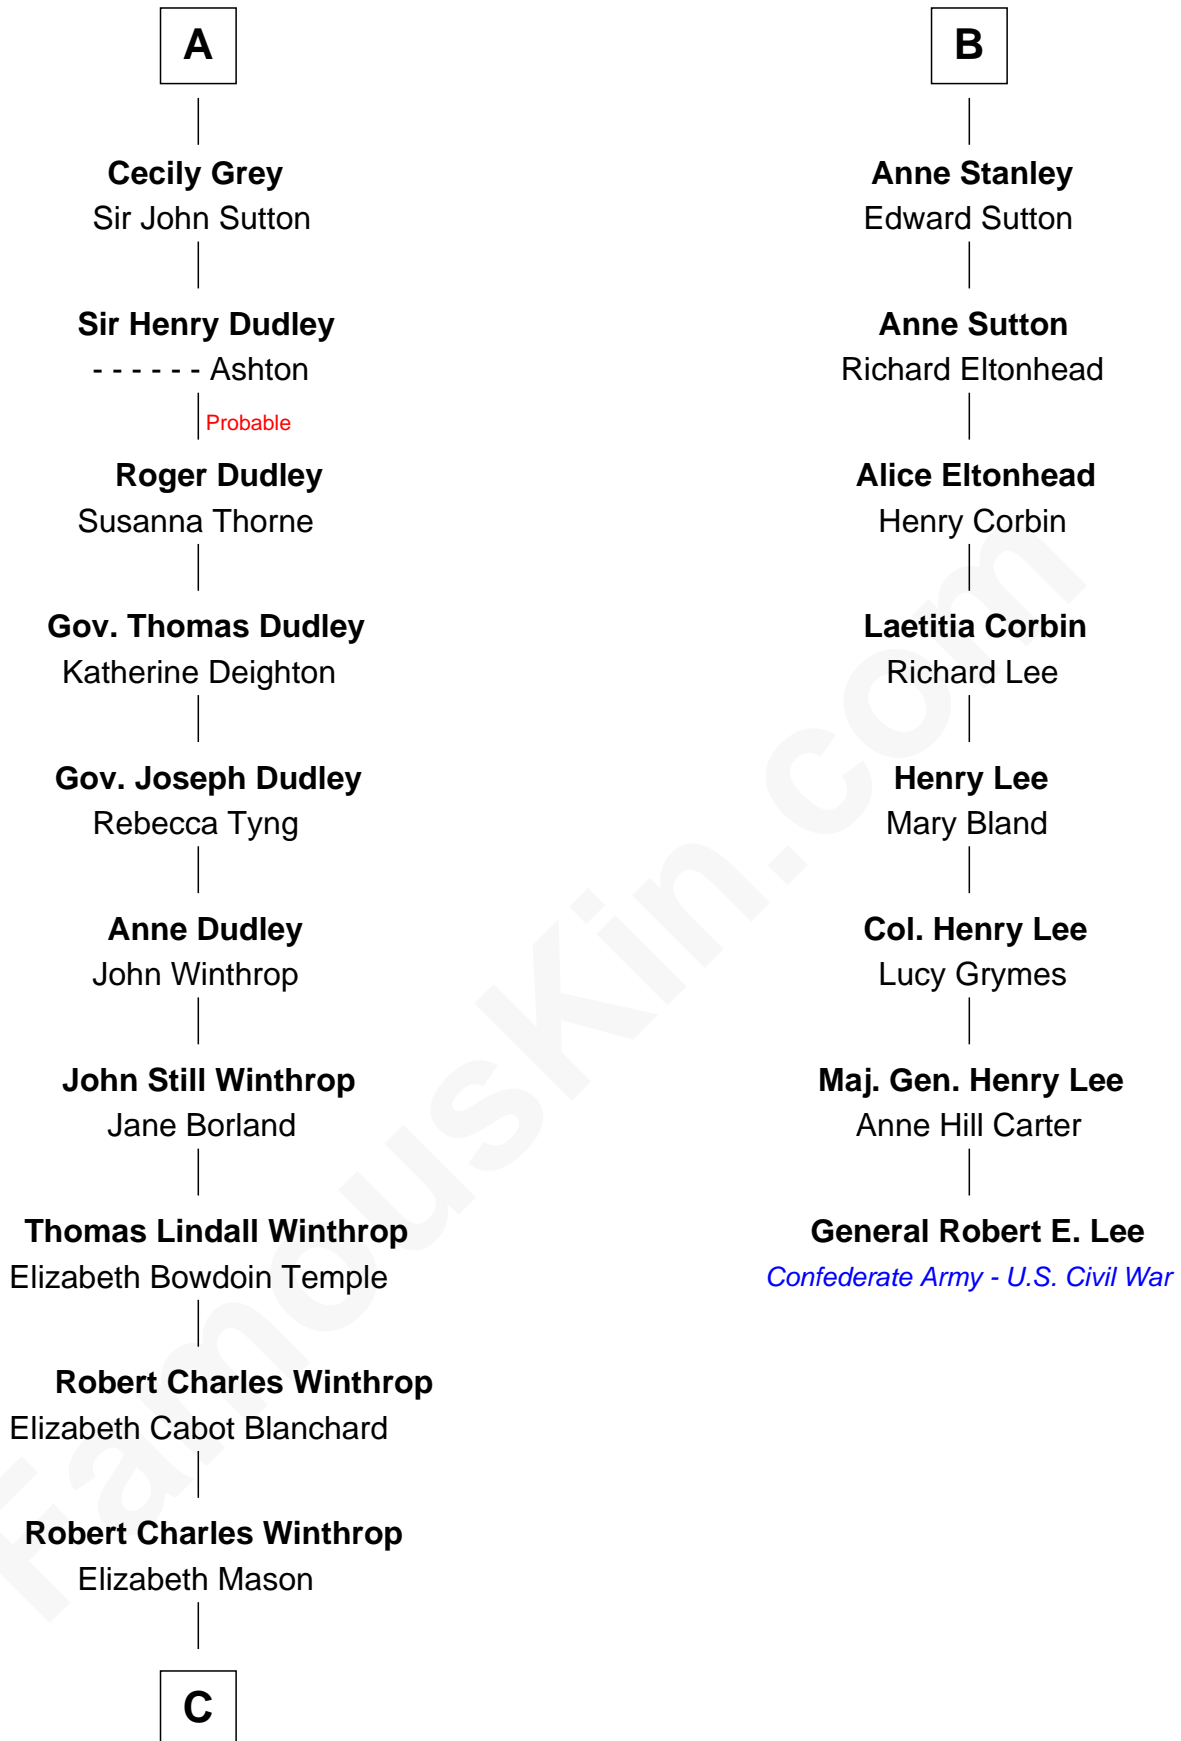

# FamousKin.com Relationship Chart of

**John Kerry**

*68th U.S. Secretary of State*

14th cousin 5 times removed of

**General Robert E. Lee**

*Confederate Army - U.S. Civil War*

**C**

—  
**Margaret Tyndal Winthrop**

James Grant Forbes

—  
**Rosemary Isabel Forbes**

Richard John Kerry

—  
**John Kerry**

*68th U.S. Secretary of State*

FamousKin.com