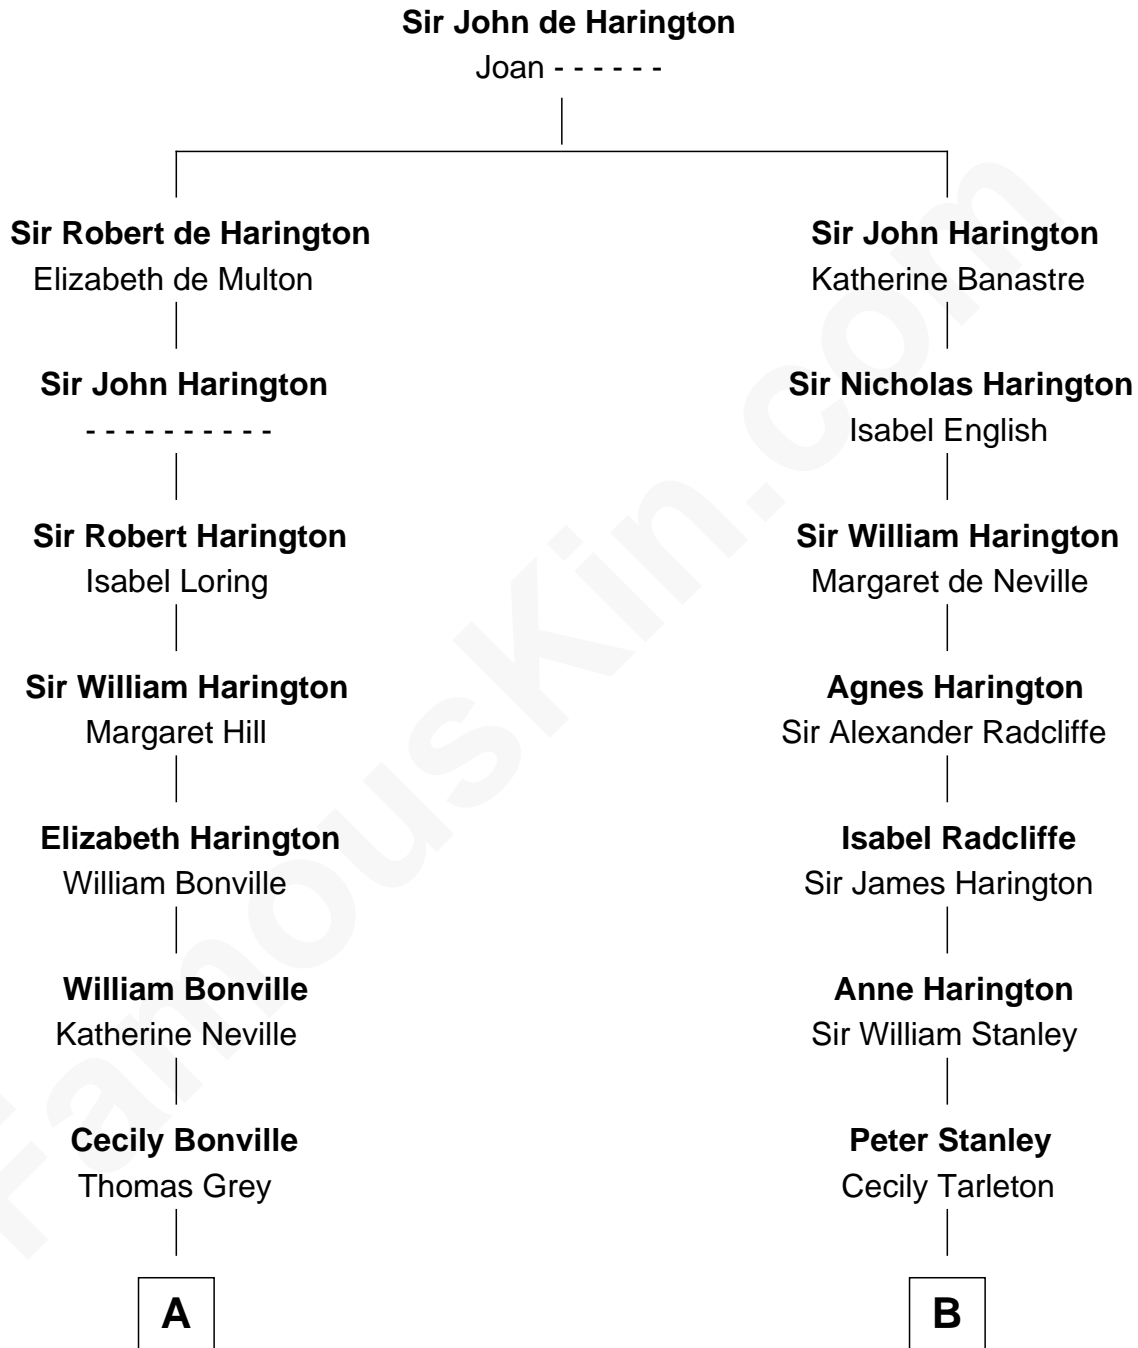

# FamousKin.com Relationship Chart of

**John Kerry**

*68th U.S. Secretary of State*

14th cousin 5 times removed of

**General Robert E. Lee**

*Confederate Army - U.S. Civil War*

**C**

—  
**Margaret Tyndal Winthrop**

James Grant Forbes

—  
**Rosemary Isabel Forbes**

Richard John Kerry

—  
**John Kerry**

*68th U.S. Secretary of State*

FamousKin.com