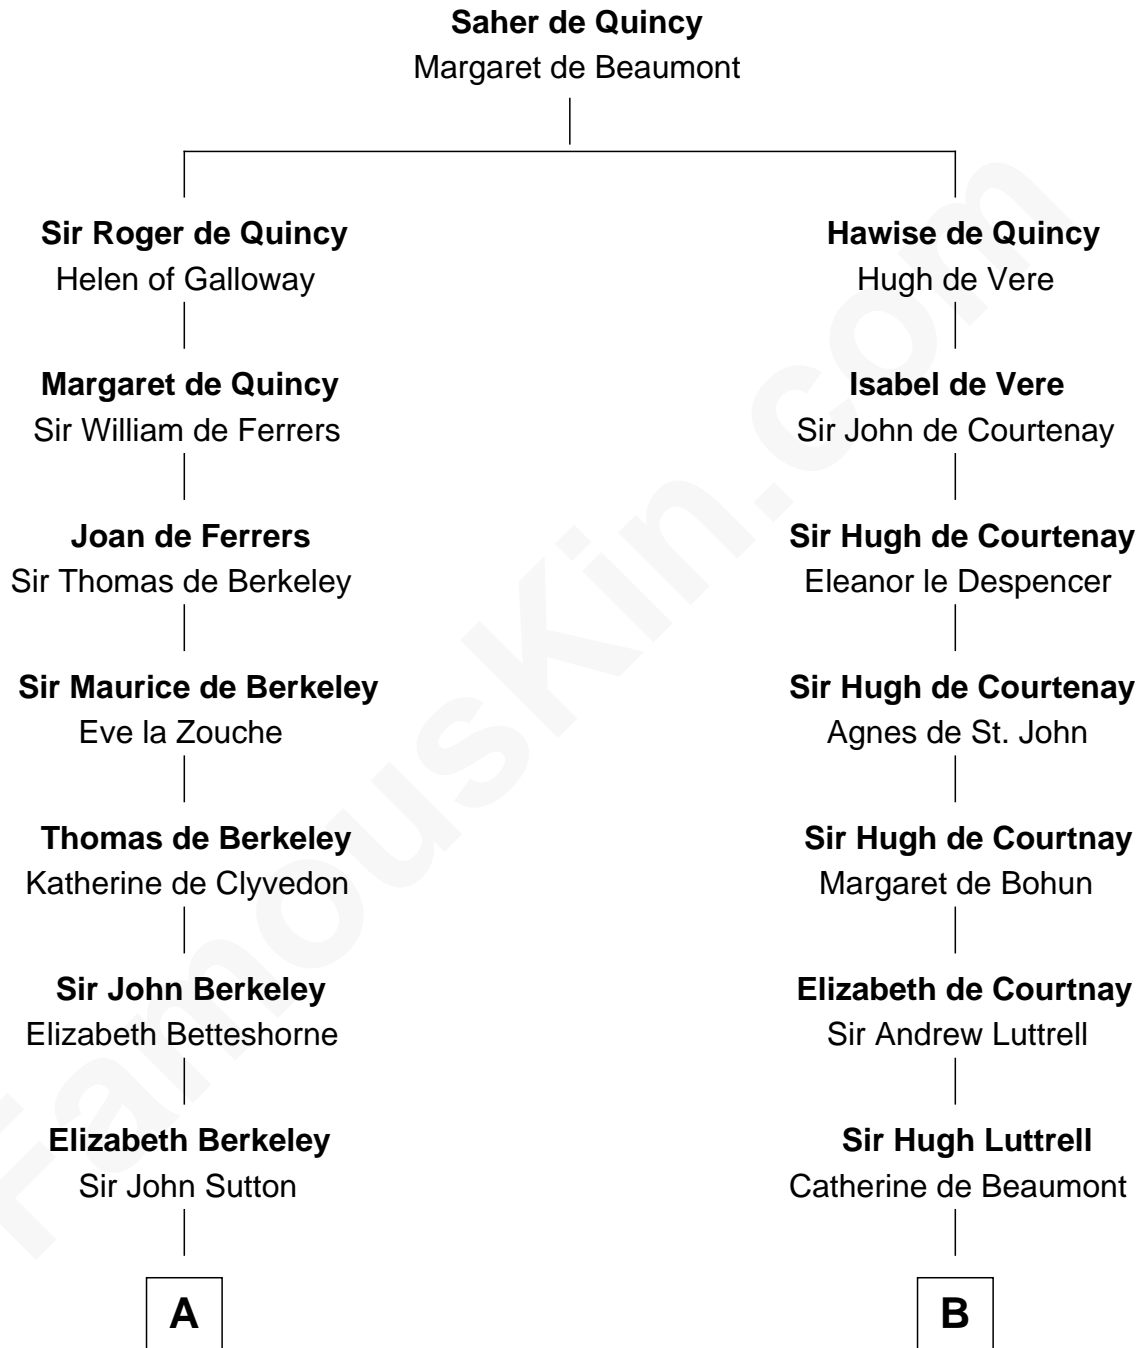

FamousKin.com

Relationship Chart of

John Kerry

68th U.S. Secretary of State

19th cousin 2 times removed of

General Robert E. Lee

Confederate Army - U.S. Civil War

C

Robert Charles Winthrop
Elizabeth Cabot Blanchard

Robert Charles Winthrop
Elizabeth Mason

Margaret Tyndal Winthrop
James Grant Forbes

Rosemary Isabel Forbes
Richard John Kerry

John Kerry
68th U.S. Secretary of State