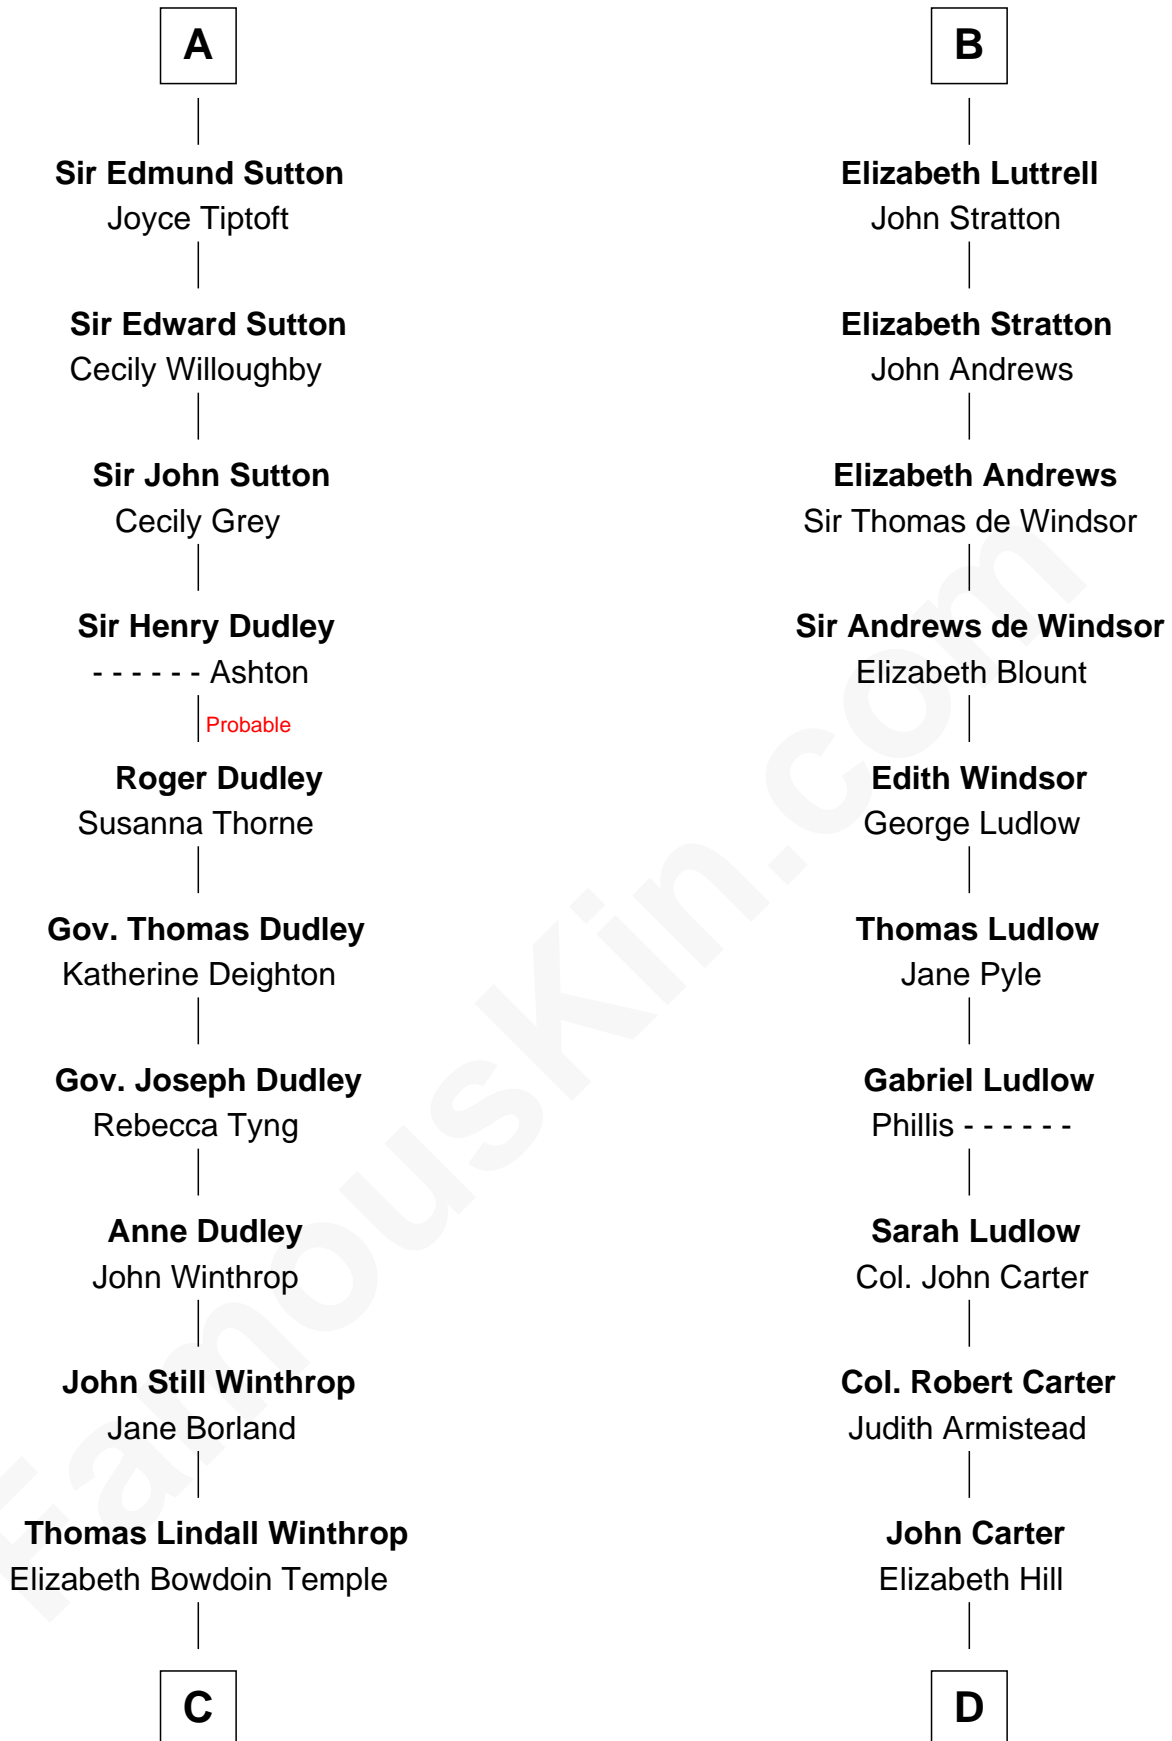

FamousKin.com

Relationship Chart of

John Kerry

68th U.S. Secretary of State

19th cousin 2 times removed of

General Robert E. Lee

Confederate Army - U.S. Civil War

C

Robert Charles Winthrop
Elizabeth Cabot Blanchard

Robert Charles Winthrop
Elizabeth Mason

Margaret Tyndal Winthrop
James Grant Forbes

Rosemary Isabel Forbes
Richard John Kerry

John Kerry
68th U.S. Secretary of State