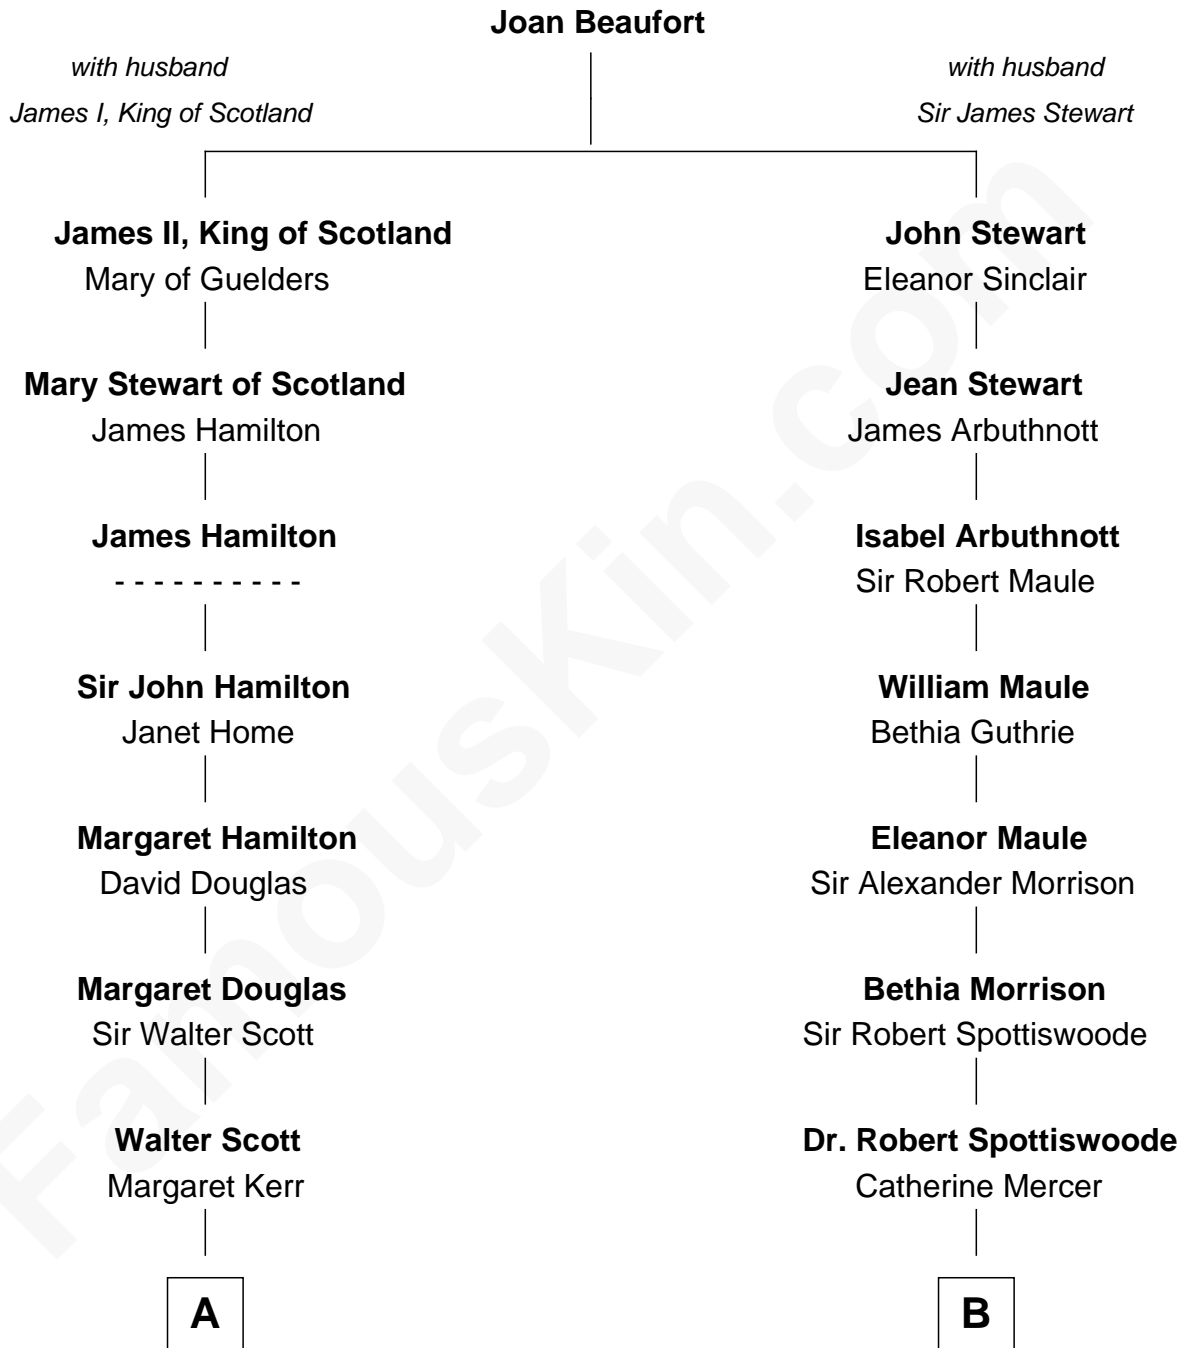

FamousKin.com Relationship Chart of

John Kerry

68th U.S. Secretary of State

11th cousin 8 times removed of

General Robert E. Lee

Confederate Army - U.S. Civil War

C

—
James Grant Forbes
Margaret Tyndal Winthrop

—
Rosemary Isabel Forbes
Richard John Kerry

—
John Kerry
68th U.S. Secretary of State

FamousKin.com