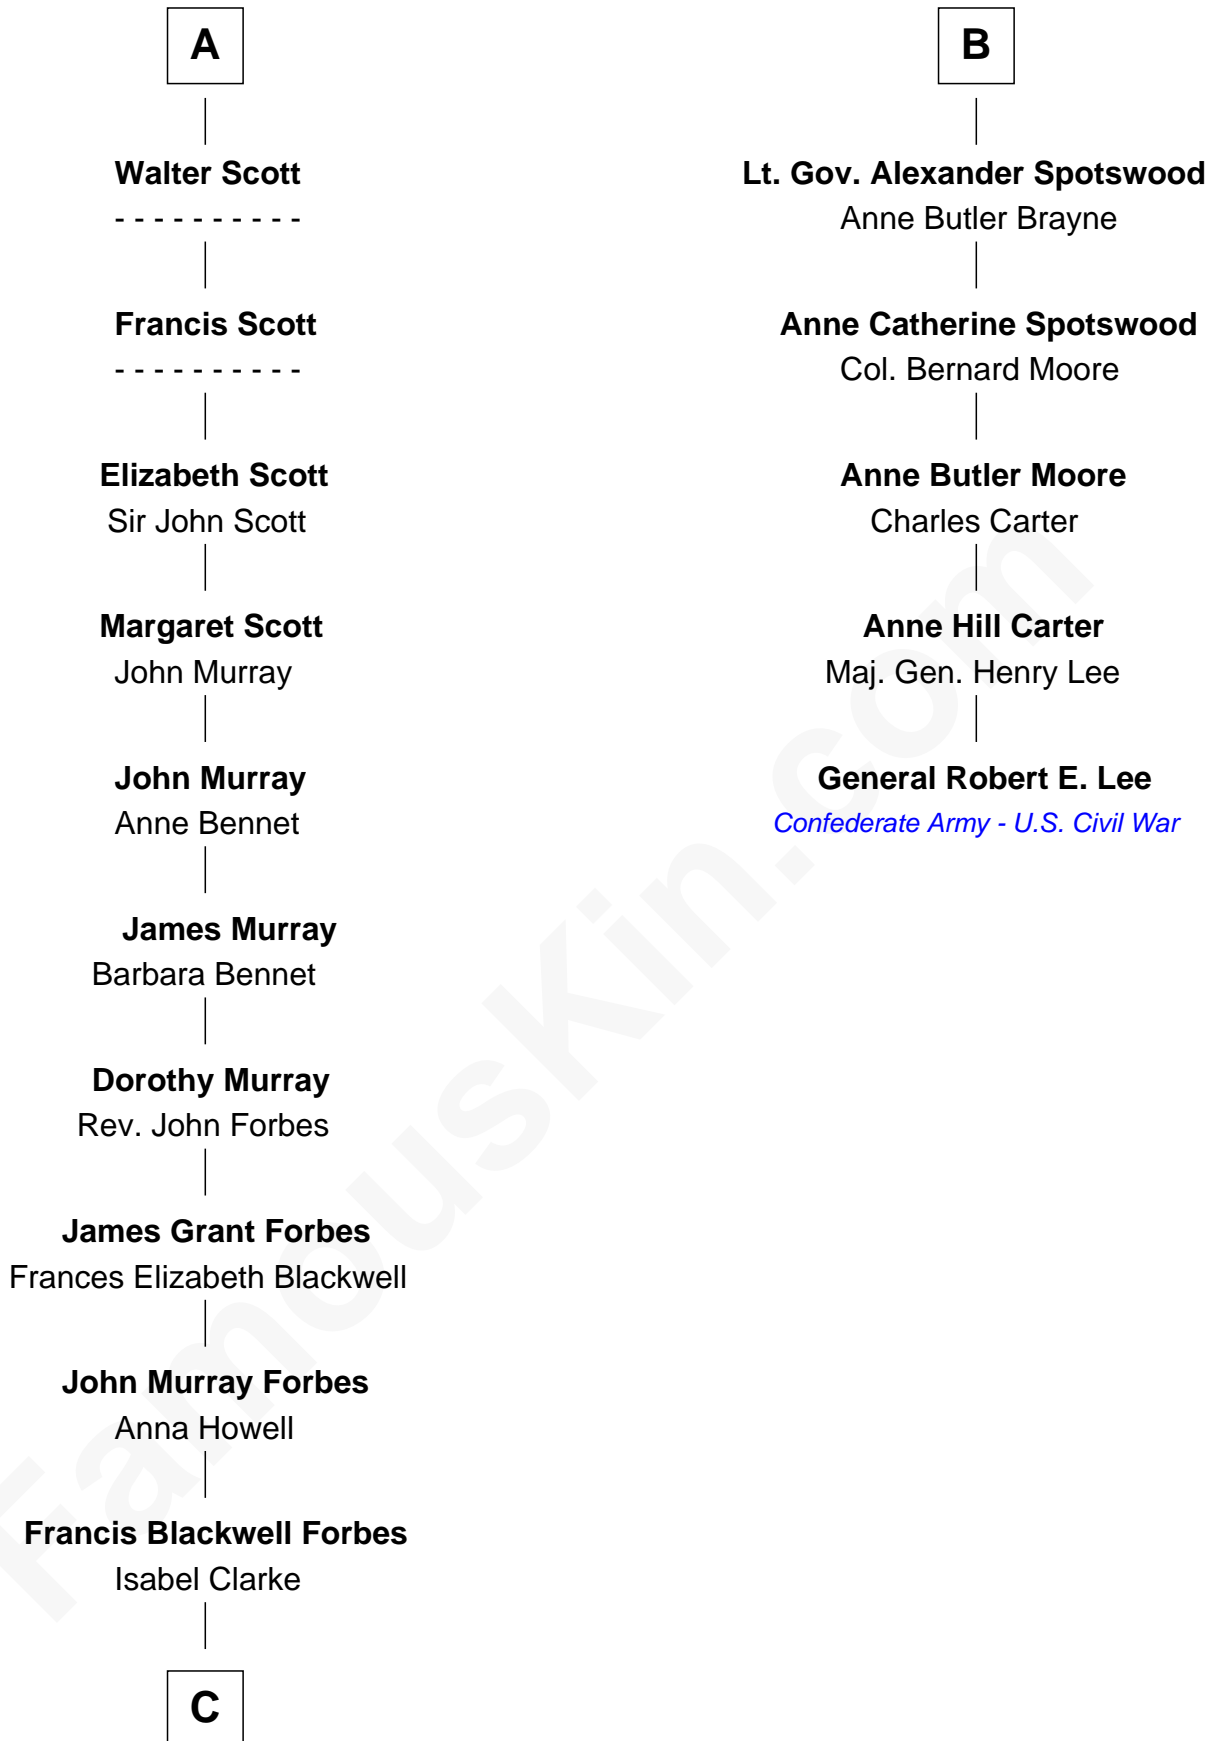

FamousKin.com Relationship Chart of

John Kerry

68th U.S. Secretary of State

11th cousin 8 times removed of

General Robert E. Lee

Confederate Army - U.S. Civil War

C

—
James Grant Forbes
Margaret Tyndal Winthrop

—
Rosemary Isabel Forbes
Richard John Kerry

—
John Kerry
68th U.S. Secretary of State

FamousKin.com